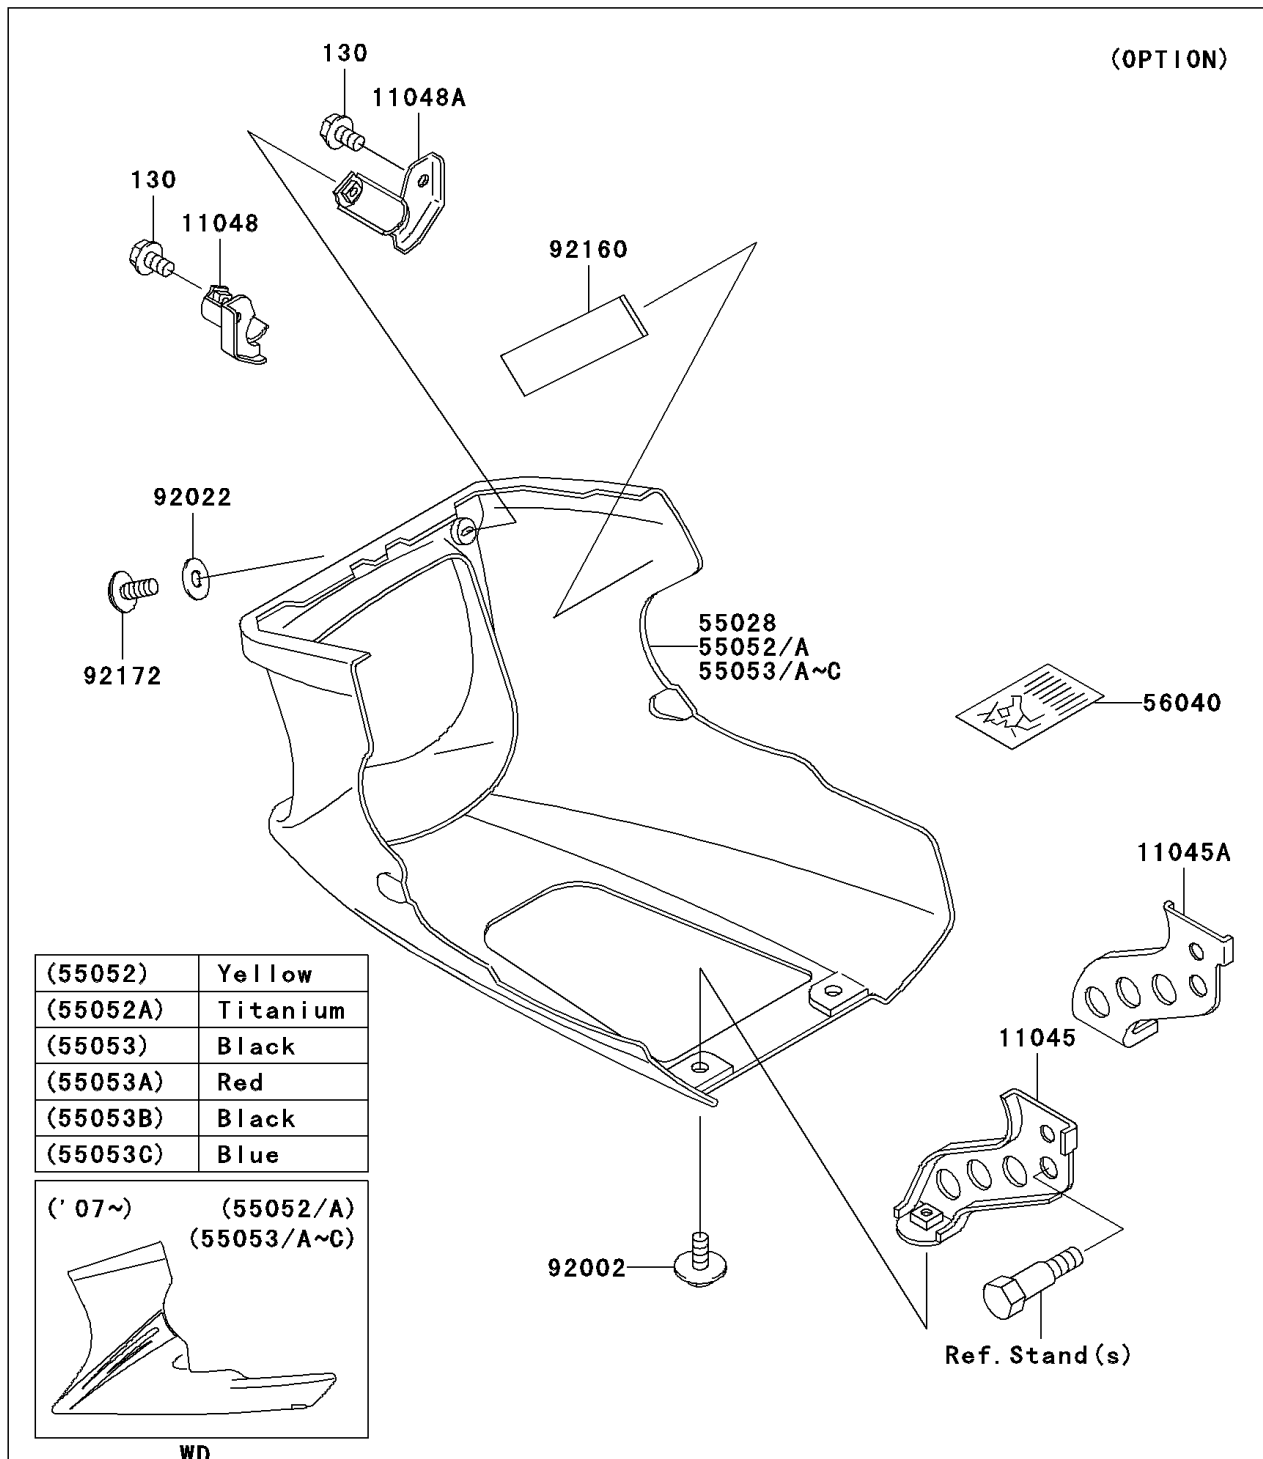

2007 Ninja® 500R PARTS DIAGRAM

Cowling Lower

F2872

2007 Ninja® 500R PARTS LIST

Cowling Lowers

ITEM NAME	PART NUMBER	QUANTITY
BRACKET,LOWER COWLING,RR,LH (Ref # 11045)	11045-1573	1
BRACKET,LOWER COWLING,RR,RH (Ref # 11045A)	11045-1574	1
BRACKET,LOWER COWLING,FR,LH (Ref # 11048)	11048-1685	1
BRACKET,LOWER COWLING,FR,RH (Ref # 11048A)	11048-1686	1
COWLING-ASSY,LWR,P.S. YELLOW (Ref # 55052)	55052-5454-10A	1
COWLING-ASSY,LWR,M.TITANIUM (Ref # 55052A)	55052-5454-740	1
LABEL-WARNING,LOWER COWLING (Ref # 56040)	56040-1251	1
BOLT-FLANGED,6X10 (Ref # 130)	130AA0610	1
BOLT,6X16 (Ref # 92002)	92002-1188	1
WASHER,6.5X16X1.0 (Ref # 92022)	92022-1654	1
DAMPER (Ref # 92160)	92160-1323	1
SCREW,6X14 (Ref # 92172)	92172-0107	1