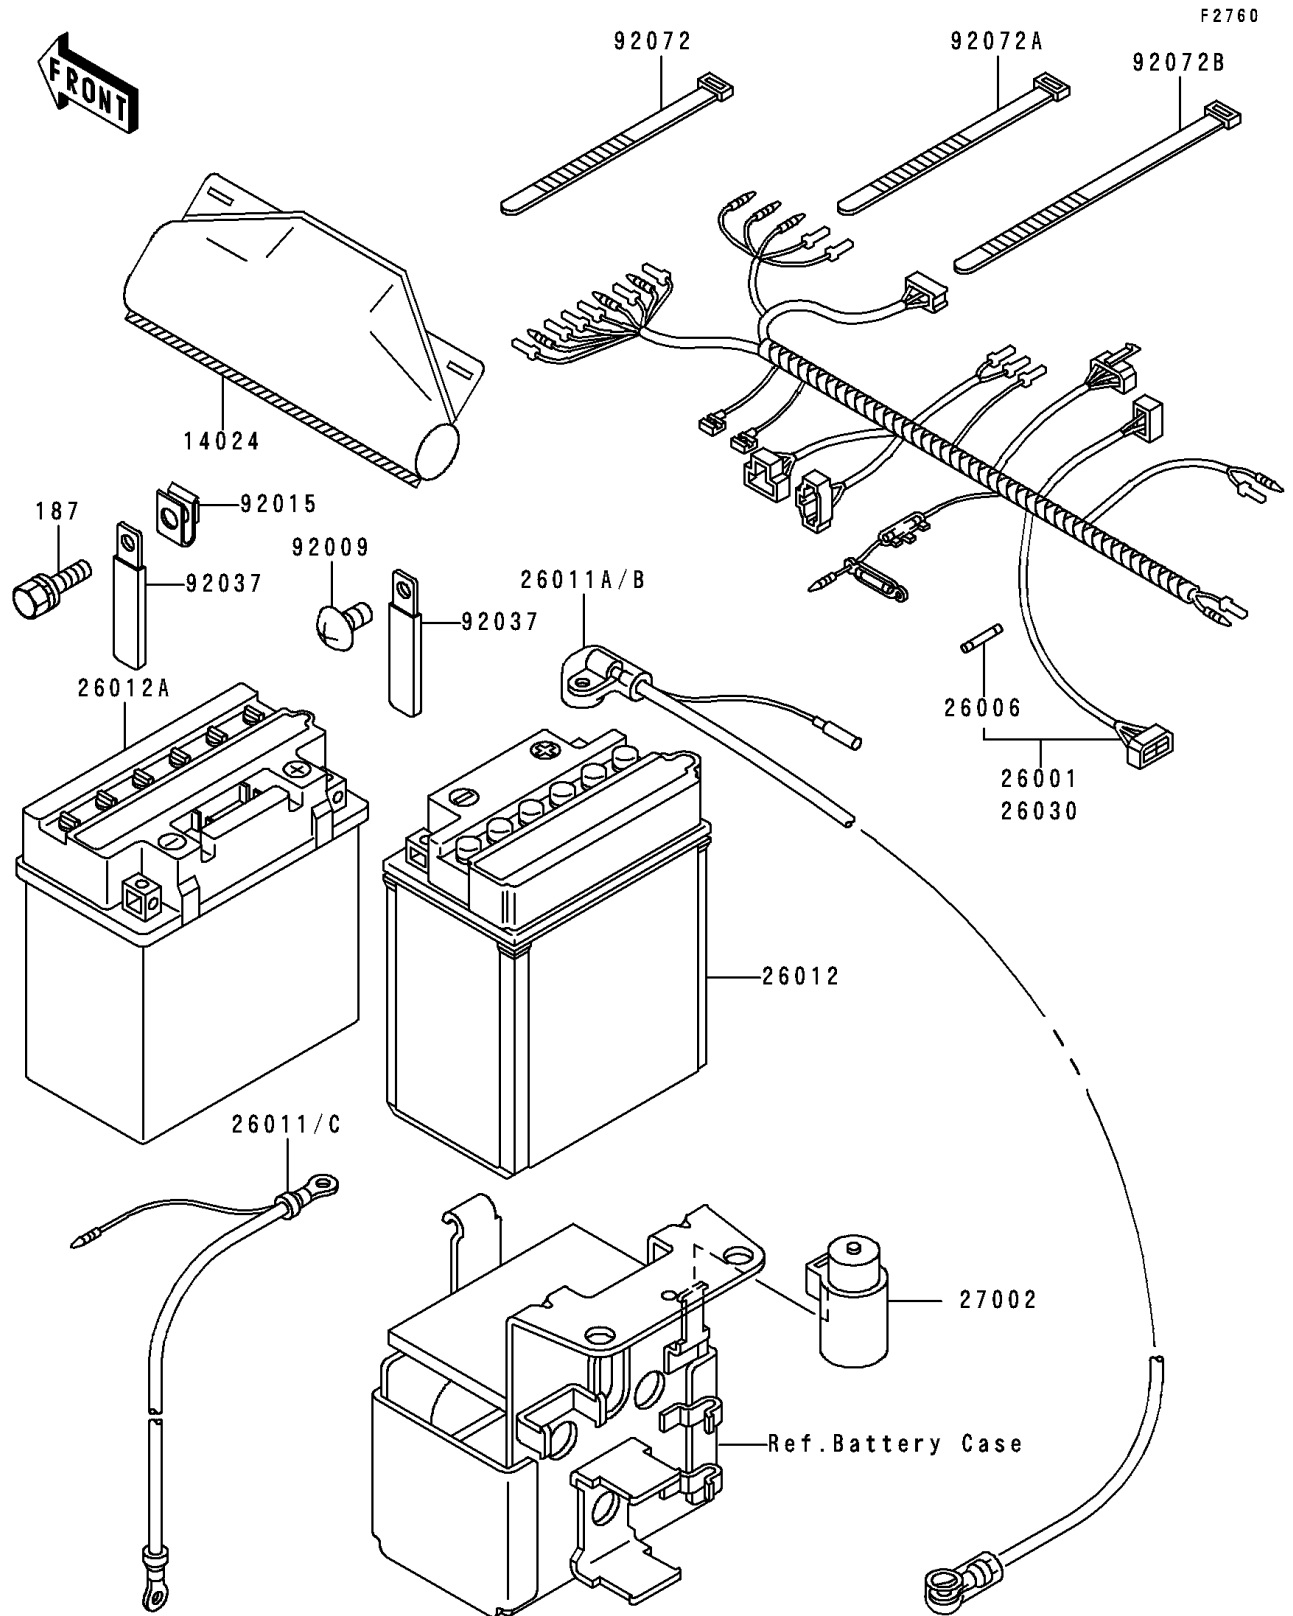

1990 Bayou 300 4X4 PARTS DIAGRAM

Chassis Electrical Equipment

1990 Bayou 300 4X4 PARTS LIST

Chassis Electrical Equipment

ITEM NAME	PART NUMBER	QUANTITY
-----------	-------------	----------