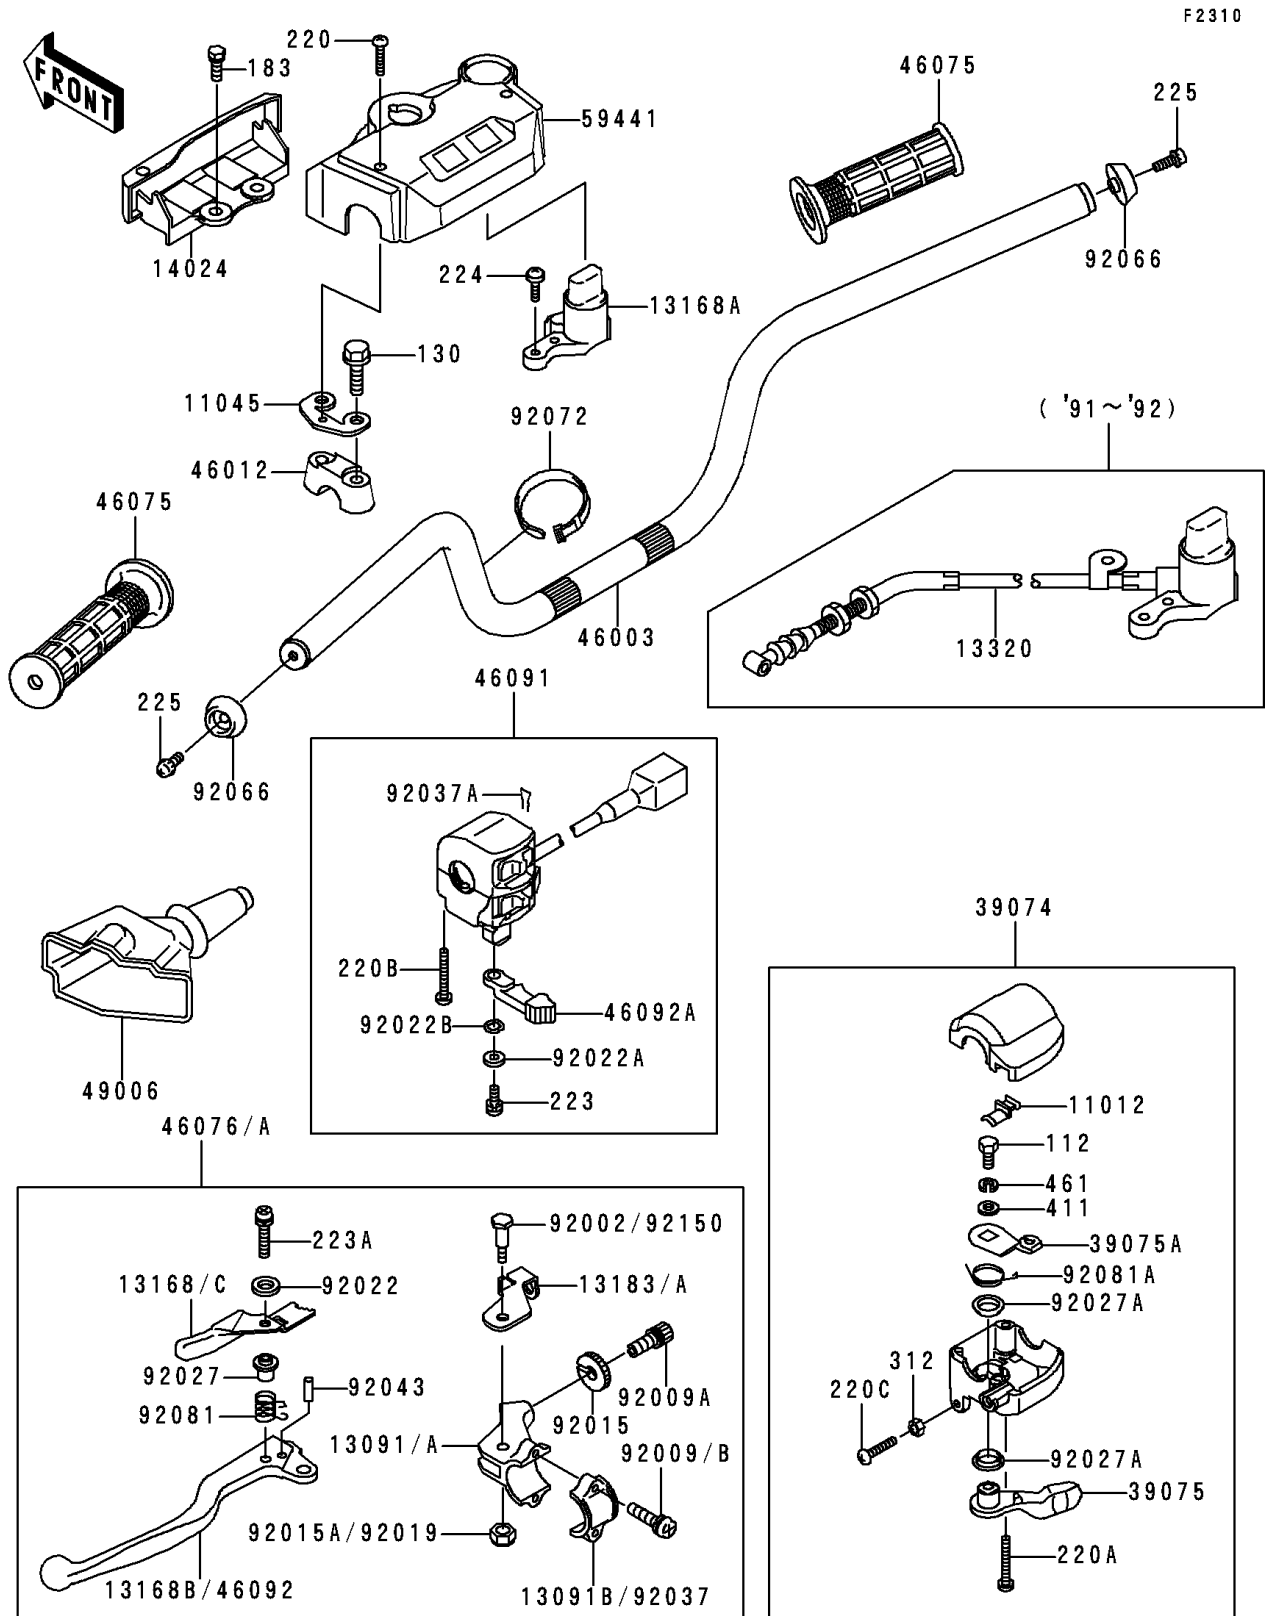

# 1990 Bayou 300 4X4 PARTS DIAGRAM

# 1990 Bayou 300 4X4 PARTS LIST

## Handlebar

ITEM NAME	PART NUMBER	QUANTITY
CLAMP,LEVER HOLDER (Ref # 92037)	92037-1621	1
CLAMP,CLIP (Ref # 92037A)	92037-1836	1
BOLT-UPSET (Ref # 112)	112D0614	1
BOLT-FLANGED,8X55 (Ref # 130)	130G0855	4
BOLT-UPSET-WS-SMALL (Ref # 183)	183J0814	2
SCREW-PAN-CROS,4X20 (Ref # 220)	220C0420	2
SCREW-PAN-CROS (Ref # 220A)	220C0530	2
SCREW-PAN-CROS (Ref # 220B)	220C0535	2
SCREW-PAN-CROS,6X30,BLACK (Ref # 220C)	220C0630	1
SCREW-PAN-WS-CROS (Ref # 223)	223C0512	1
SCREW-PAN-WS-CROS (Ref # 223A)	223D0420	1
SCREW-PAN-WP-CROS,5X20 (Ref # 224)	224B0520	2
SCREW-PAN-WSP-CROS,6X20 (Ref # 225)	225C0620	2
NUT-HEX,6MM,BLACK (Ref # 312)	312C0600	1
WASHER-PLAIN,6MM (Ref # 411)	411E0600	1
WASHER-SPRING (Ref # 461)	461L0600	1
PIN,SPRING,3X16 (Ref # 92043)	92043-1268	1
PLUG,HANDLE (Ref # 92066)	92066-1191	2
BAND,L=149 (Ref # 92072)	92072-031	1
SPRING,LOCK RETURN (Ref # 92081)	92081-1358	1
SPRING (Ref # 92081A)	92081-1685	1