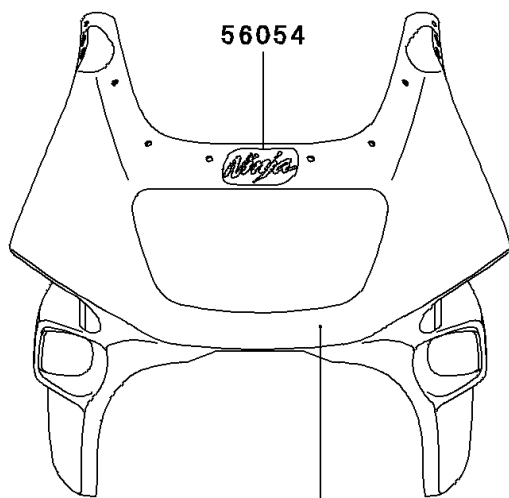

2009 Ninja® 500R PARTS DIAGRAM

Decals(Black)(D9F)

F2861G

2009 Ninja® 500R PARTS LIST

Decals(Black)(D9F)

ITEM NAME	PART NUMBER	QUANTITY
MARK,UPP COWLING,NINJA (Ref # 56054)	56054-0115	1
PATTERN,FUEL TANK,LH (Ref # 56068)	56068-1309	1
PATTERN,FUEL TANK,RH (Ref # 56068A)	56068-1310	1
PATTERN,SIDE COVER,LH (Ref # 56068B)	56068-1311	1
PATTERN,SIDE COVER,RH (Ref # 56068C)	56068-1312	1
PATTERN,UPP COWLING,LH (Ref # 56068D)	56068-1313	1
PATTERN,UPP COWLING,RH (Ref # 56068E)	56068-1314	1
PATTERN,LWR COWLING,LH (Ref # 56068F)	56068-1315	1
PATTERN,LWR COWLING,RH (Ref # 56068G)	56068-1316	1