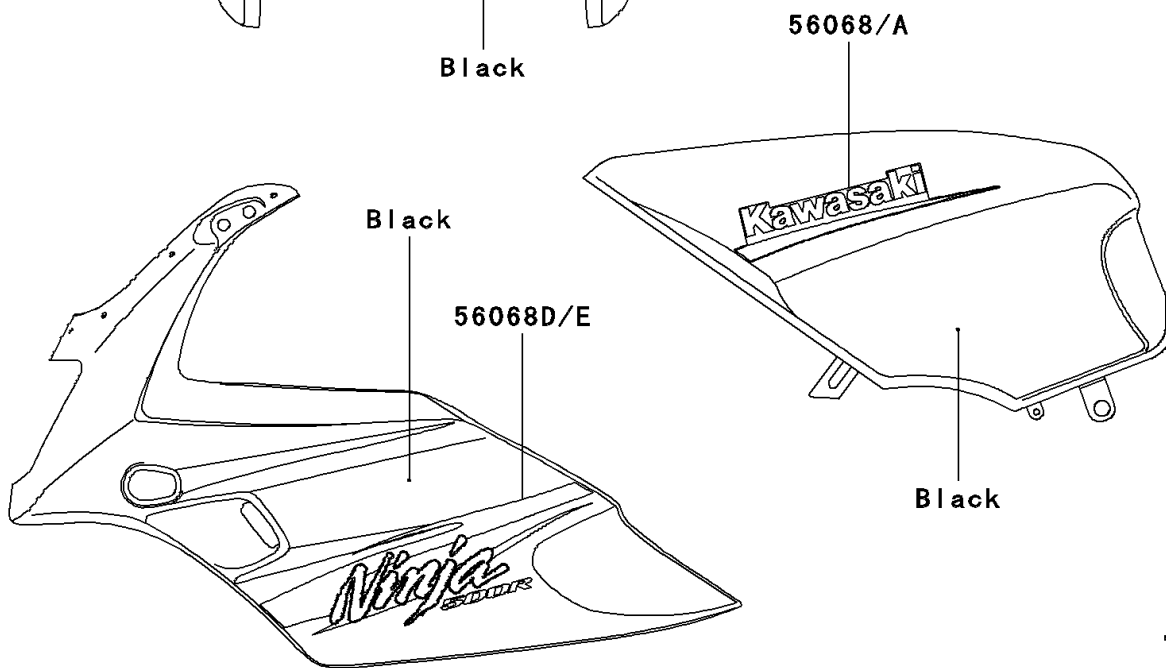

2009 Ninja® 500R PARTS DIAGRAM

Decals(Black)(D9F)

F2861G

2009 Ninja® 500R PARTS LIST

Decals(Black)(D9F)

ITEM NAME	PART NUMBER	QUANTITY
MARK,UPP COWLING,NINJA (Ref # 56054)	56054-0115	1
PATTERN,FUEL TANK,LH (Ref # 56068)	56068-1309	1
PATTERN,FUEL TANK,RH (Ref # 56068A)	56068-1310	1
PATTERN,SIDE COVER,LH (Ref # 56068B)	56068-1311	1
PATTERN,SIDE COVER,RH (Ref # 56068C)	56068-1312	1
PATTERN,UPP COWLING,LH (Ref # 56068D)	56068-1313	1
PATTERN,UPP COWLING,RH (Ref # 56068E)	56068-1314	1
PATTERN,LWR COWLING,LH (Ref # 56068F)	56068-1315	1
PATTERN,LWR COWLING,RH (Ref # 56068G)	56068-1316	1