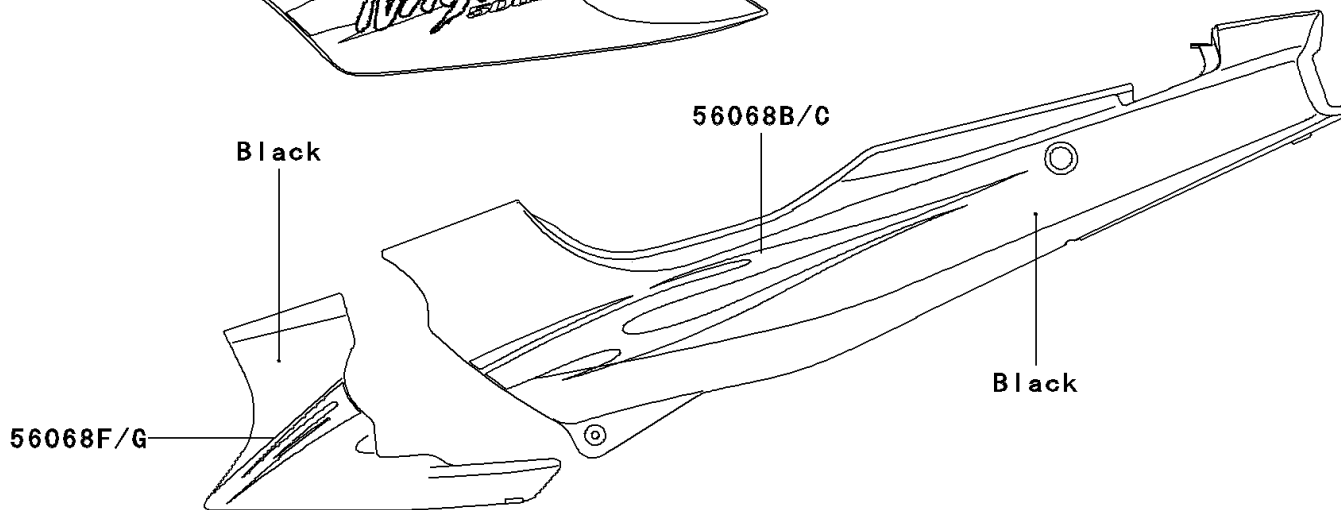

2009 Ninja® 500R PARTS DIAGRAM

Decals(Black)(D9F)

F2861G

2009 Ninja® 500R PARTS LIST

Decals(Black)(D9F)

ITEM NAME	PART NUMBER	QUANTITY
MARK,UPP COWLING,NINJA (Ref # 56054)	56054-0115	1
PATTERN,FUEL TANK,LH (Ref # 56068)	56068-1309	1
PATTERN,FUEL TANK,RH (Ref # 56068A)	56068-1310	1
PATTERN,SIDE COVER,LH (Ref # 56068B)	56068-1311	1
PATTERN,SIDE COVER,RH (Ref # 56068C)	56068-1312	1
PATTERN,UPP COWLING,LH (Ref # 56068D)	56068-1313	1
PATTERN,UPP COWLING,RH (Ref # 56068E)	56068-1314	1
PATTERN,LWR COWLING,LH (Ref # 56068F)	56068-1315	1
PATTERN,LWR COWLING,RH (Ref # 56068G)	56068-1316	1