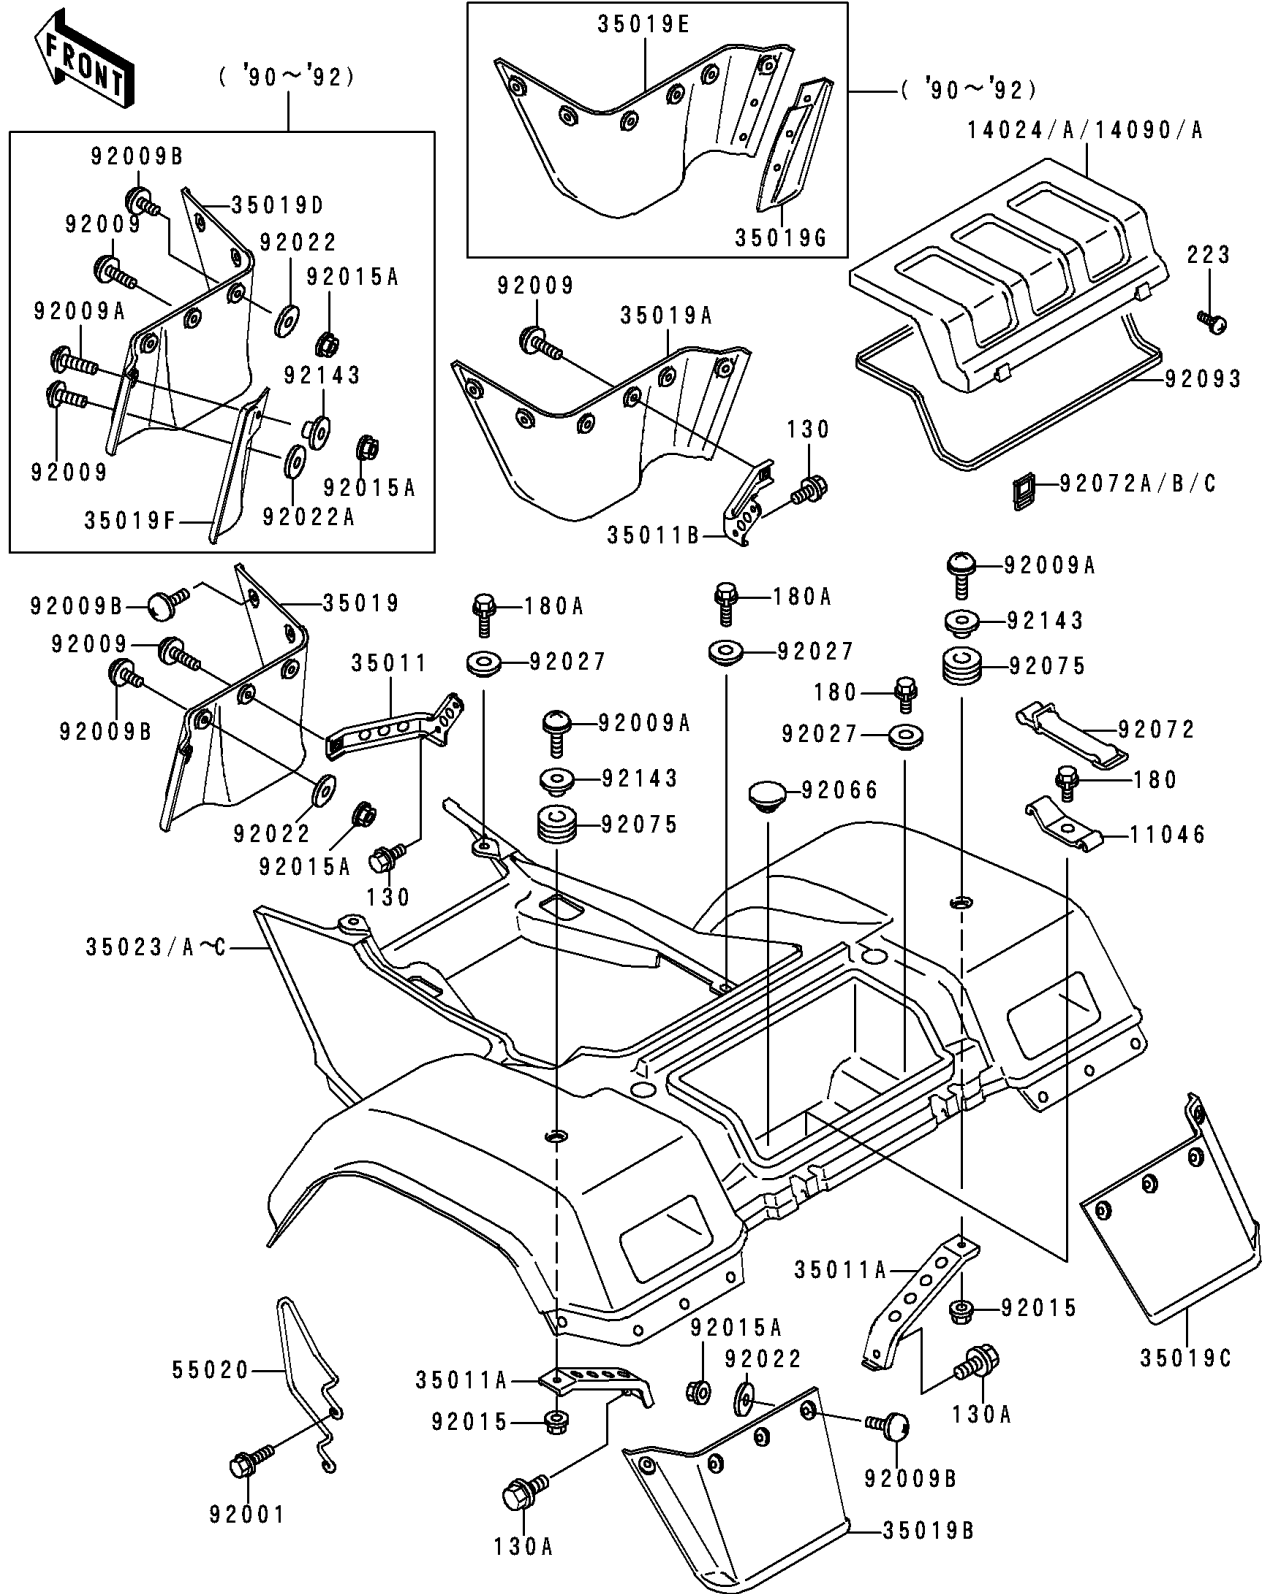

1991 Bayou 300 4X4 PARTS DIAGRAM

Rear Fender(s)

F2172

1991 Bayou 300 4X4 PARTS LIST

Rear Fender(s)

ITEM NAME	PART NUMBER	QUANTITY
BRACKET,BAND (Ref # 11046)	11046-1319	1
COVER,REAR FENDER,BLACK (Ref # 14024)	14024-1658-6D	1
COVER,REAR FENDER,F.RED (Ref # 14024A)	14024-1658-6L	1
STAY,REAR FENDER,FR,LH (Ref # 35011)	35011-1423	1
STAY,REAR FENDER,UPP (Ref # 35011A)	35011-1424	2
STAY,REAR FENDER,FR,RH (Ref # 35011B)	35011-1440	1
FLAP,RR,LH,RR (Ref # 35019B)	35019-1220	1
FLAP,RR,RH,RR (Ref # 35019C)	35019-1221	1
FLAP,RR,LH,FR (Ref # 35019D)	35019-1235	1
FLAP,RR,RH,FR (Ref # 35019E)	35019-1236	1
FLAP,LWR,RR,LH (Ref # 35019F)	35019-1256	1
FLAP,LWR,RR,RH (Ref # 35019G)	35019-1257	1
FENDER-REAR,BLACK (Ref # 35023B)	35023-1293-6D	1
FENDER-REAR,F.RED (Ref # 35023C)	35023-1293-6L	1
GUARD (Ref # 55020)	55020-1322	1
BOLT,6X18 (Ref # 92001)	92001-1342	2
SCREW,6X18,BLACK (Ref # 92009)	92009-1181	6
SCREW,6X22,BLACK (Ref # 92009A)	92009-1256	4
SCREW,6X16 (Ref # 92009B)	92009-1621	16
NUT,FLANGED,6MM,BLACK (Ref # 92015)	92015-1233	2
NUT,LOCK,FLANGED,6MM (Ref # 92015A)	92015-1675	22
WASHER,6.5X16X1.0 (Ref # 92022)	92022-1093	16
WASHER,6.5X16X2 (Ref # 92022A)	92022-1342	4
COLLAR,L=4.7 (Ref # 92027)	92027-122	5
BAND (Ref # 92072)	92072-1085	1
BAND (Ref # 92072B)	92072-1269	2
DAMPER,CASE (Ref # 92075)	92075-222	2
SEAL,REAR FENDER COVER (Ref # 92093)	92093-1262	1
COLLAR,L=9.6 (Ref # 92143)	92143-1016	4

1991 Bayou 300 4X4 PARTS LIST

Rear Fender(s)

ITEM NAME	PART NUMBER	QUANTITY
BOLT-FLANGED,6X10 (Ref # 130)	130B0610	4
BOLT-FLANGED,8X12 (Ref # 130A)	130B0812	2
BOLT-UPSET-WS (Ref # 180)	180D0614	2
BOLT-UPSET-WS (Ref # 180A)	180D0618	4
PLUG,11X3.2 (Ref # 92074)	92074-038	1