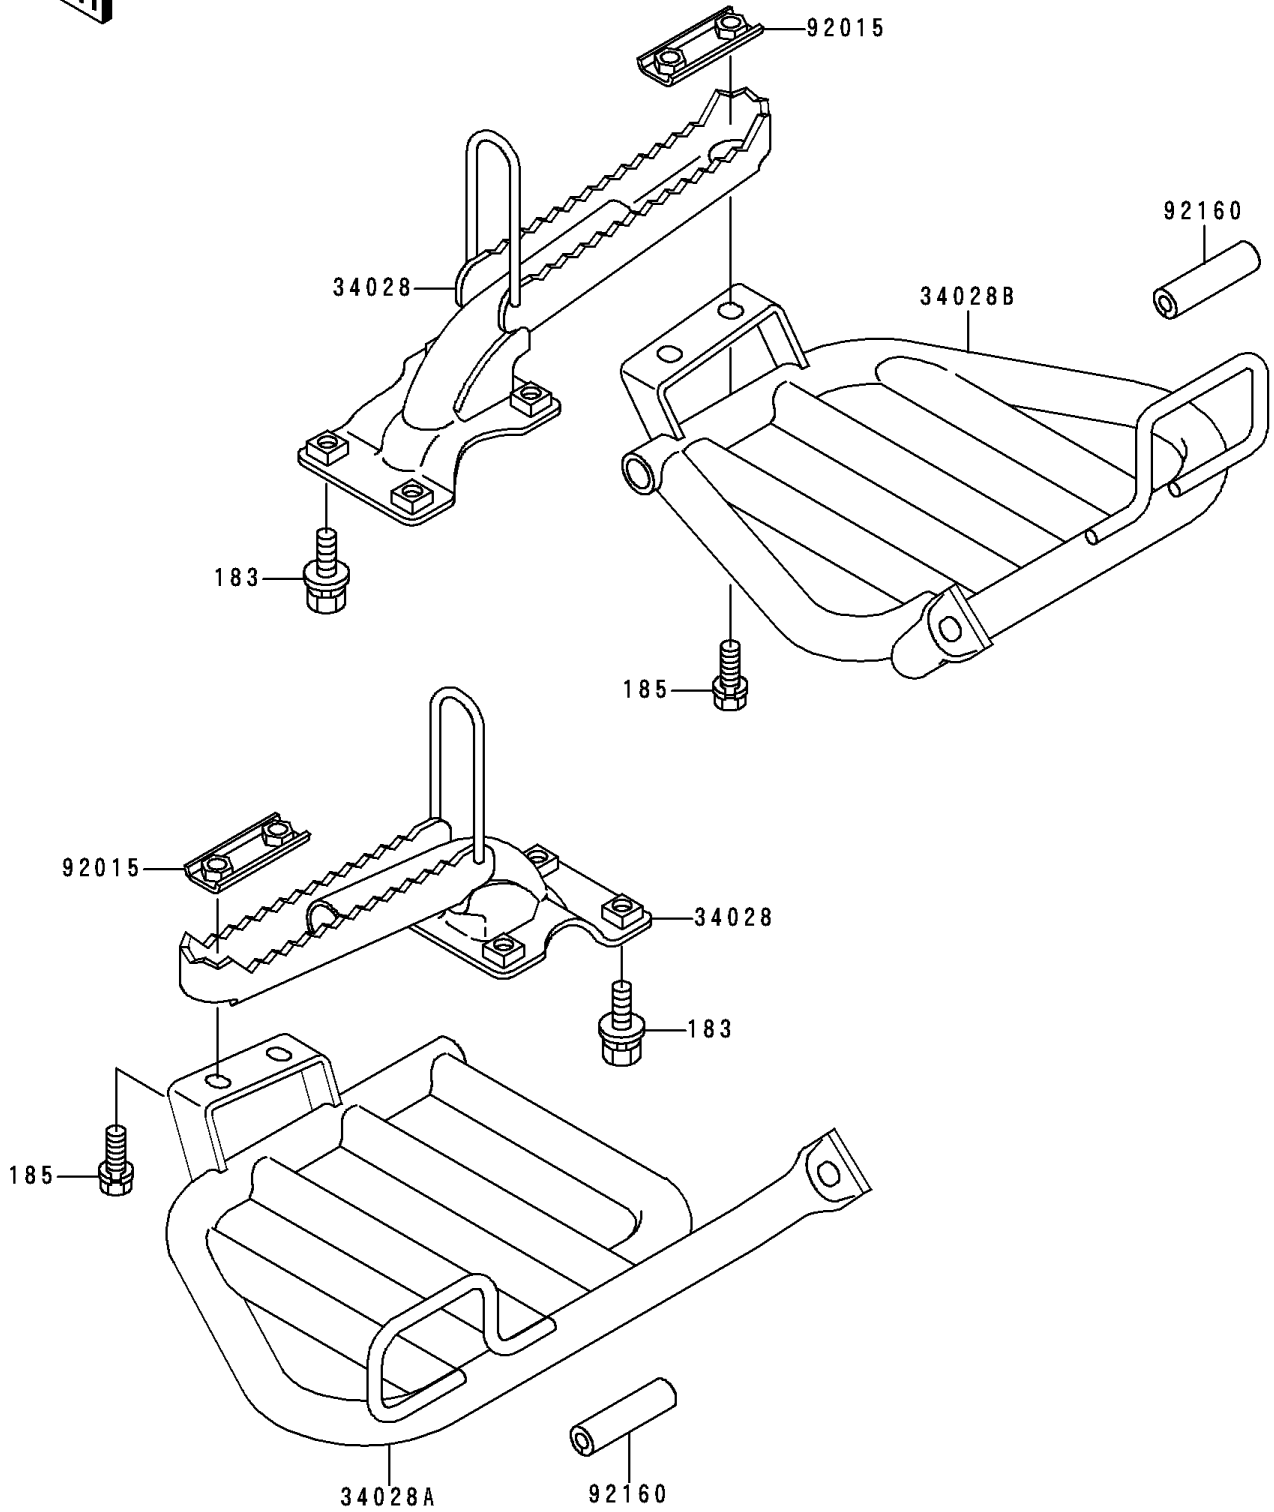

1989 Bayou 300 4X4 PARTS DIAGRAM

Footrests

F2160

1989 Bayou 300 4X4 PARTS LIST

Footrests

ITEM NAME	PART NUMBER	QUANTITY
BOLT-UPSET-WS-SMALL (Ref # 183)	183H0818	8
STEP (Ref # 34028)	34028-1271	2