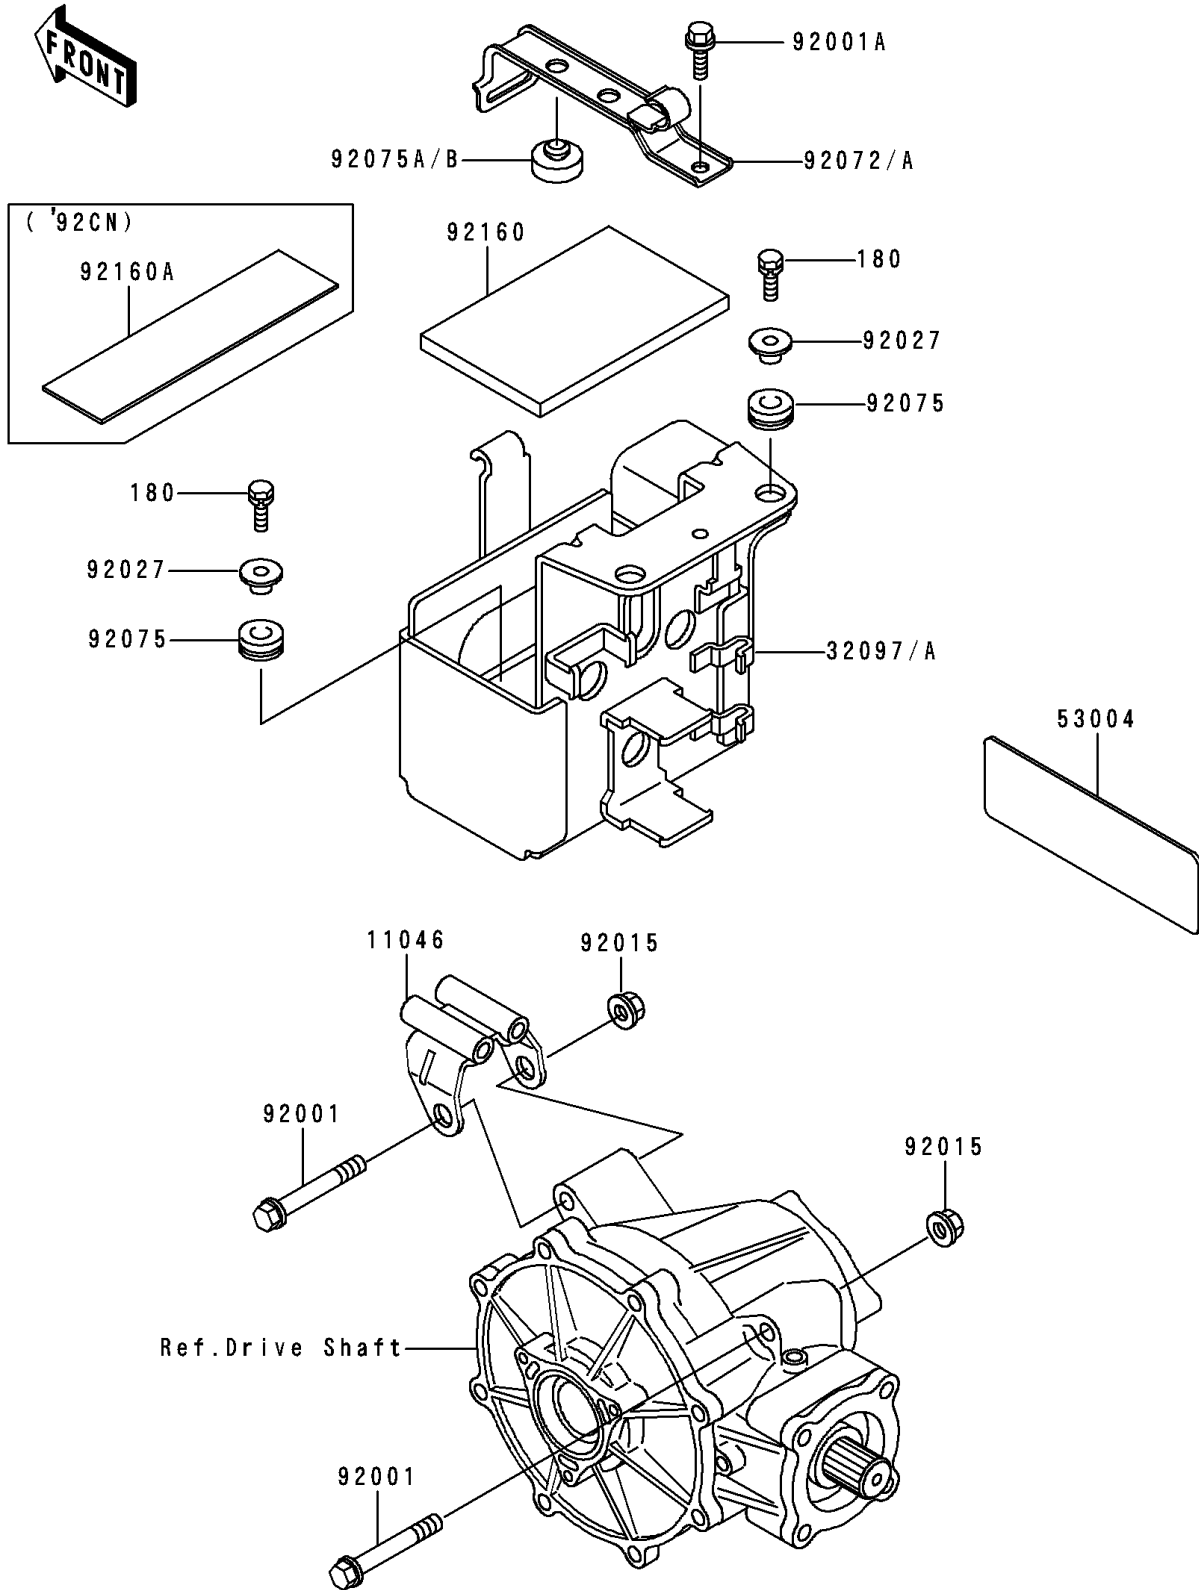

1991 Bayou 300 4X4 PARTS DIAGRAM

Battery Case

F2132

1991 Bayou 300 4X4 PARTS LIST

Battery Case

ITEM NAME	PART NUMBER	QUANTITY
BOLT-UPSET-WS (Ref # 180)	180D0620	4
BRACKET,DIFF FITTING (Ref # 11046)	11046-1221	1
CASE-BATTERY (Ref # 32097)	32097-1133	1
MAT (Ref # 53004)	53004-1070	1
BOLT,FLANGED,10X70 (Ref # 92001)	92001-1618	3
BOLT,W/P,6X16 (Ref # 92001A)	92001-1860	1
NUT,FLANGED,10MM (Ref # 92015)	92015-1335	3
COLLAR,L=9.6 (Ref # 92027)	92027-1045	4
BAND,BATTERY (Ref # 92072)	92072-1230	1
DAMPER (Ref # 92075)	92075-1167	4
DAMPER (Ref # 92075B)	92075-281	2
DAMPER,BATTERY (Ref # 92160)	92160-1100	1