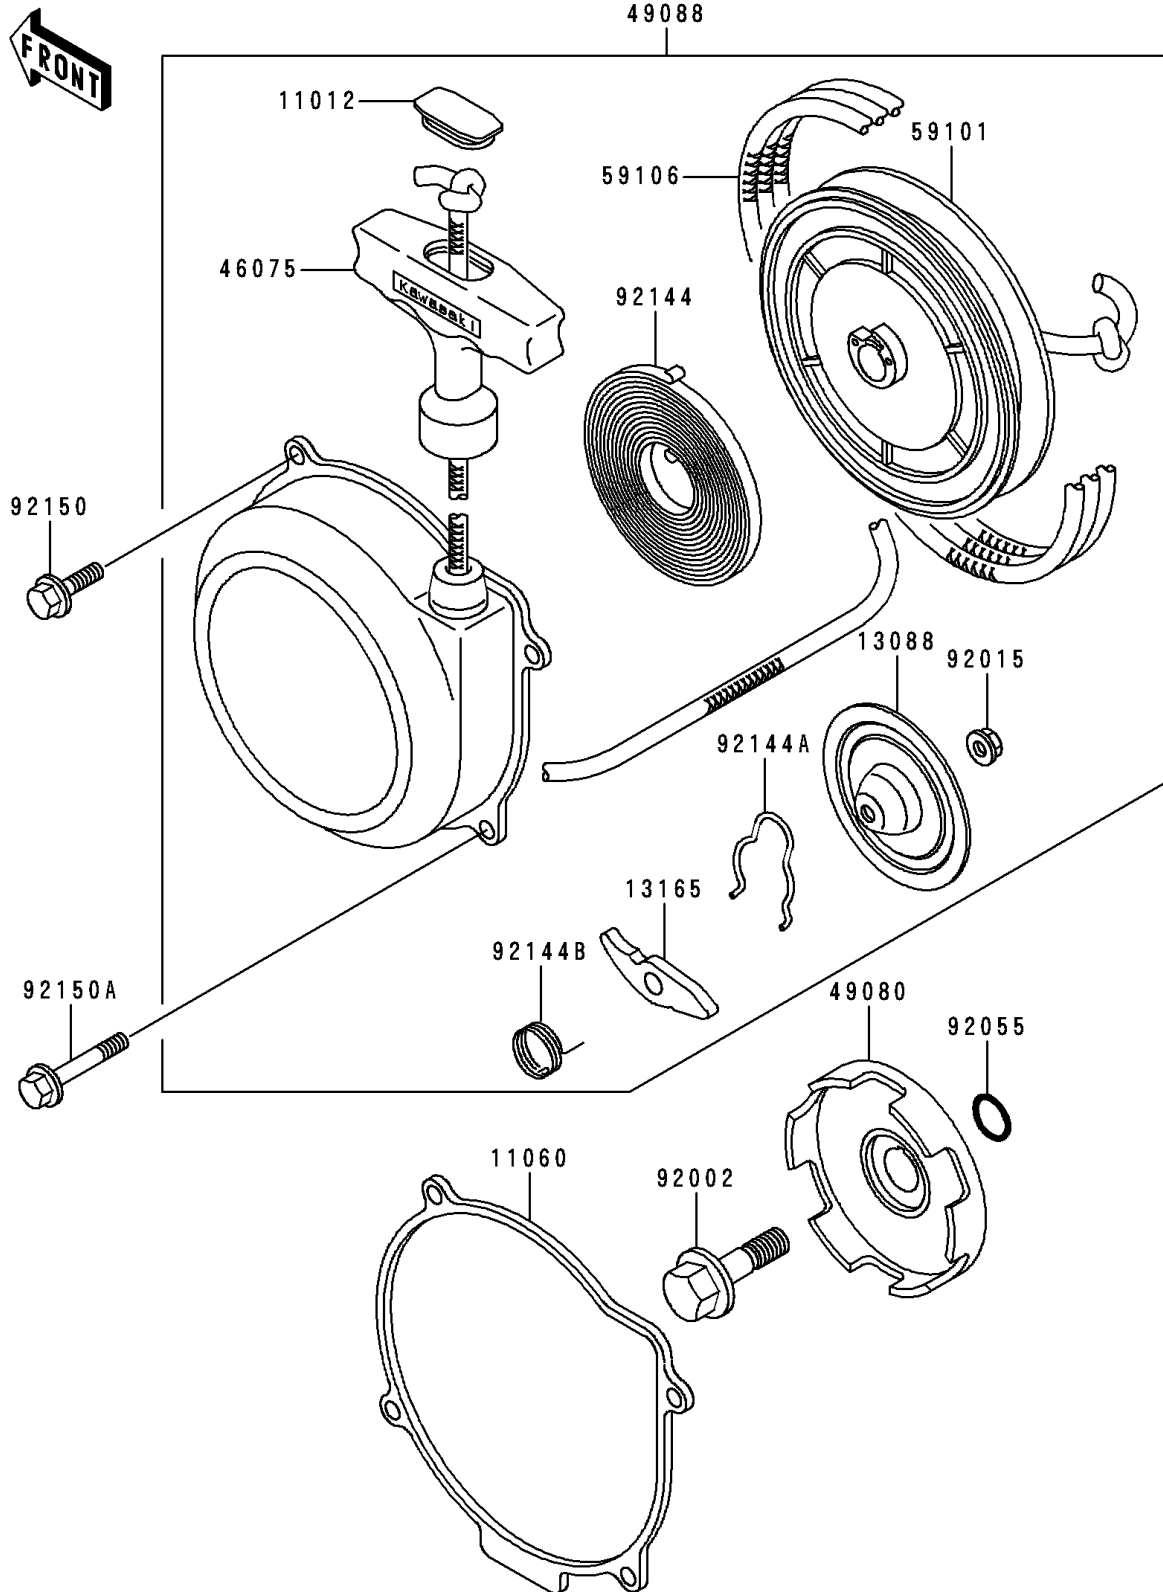

1989 Bayou 300 4X4 PARTS DIAGRAM

Recoil Starter

E3040

1989 Bayou 300 4X4 PARTS LIST

Recoil Starter

ITEM NAME	PART NUMBER	QUANTITY
CAP,RECOIL GRIP (Ref # 11012)	11012-1420	1
GASKET,RECOIL STARTER (Ref # 11060)	11060-1232	1
PLATE-FRICTION,RECOIL (Ref # 13088)	13088-1073	1
PAWL,RECOIL (Ref # 13165)	13165-1123	1
GRIP,RECOIL (Ref # 46075)	46075-1073	1
PULLEY-STARTING (Ref # 49080)	49080-1055	1
STARTER-RECOIL (Ref # 49088)	49088-1056	1
REEL (Ref # 59101)	59101-1109	1
ROPE (Ref # 59106)	59106-1103	1
BOLT,FLANGED,10X40 (Ref # 92002)	92002-1296	1
NUT,6MM (Ref # 92015)	92015-1464	1
RING-O,16.8MM (Ref # 92055)	92055-1235	1
SPRING,RECOIL (Ref # 92144)	92144-1205	1
SPRING,FRICTION (Ref # 92144A)	92144-1206	1
SPRING,RETURN (Ref # 92144B)	92144-1207	1
BOLT (Ref # 92150)	92150-1916	3
BOLT (Ref # 92150A)	92150-1917	1