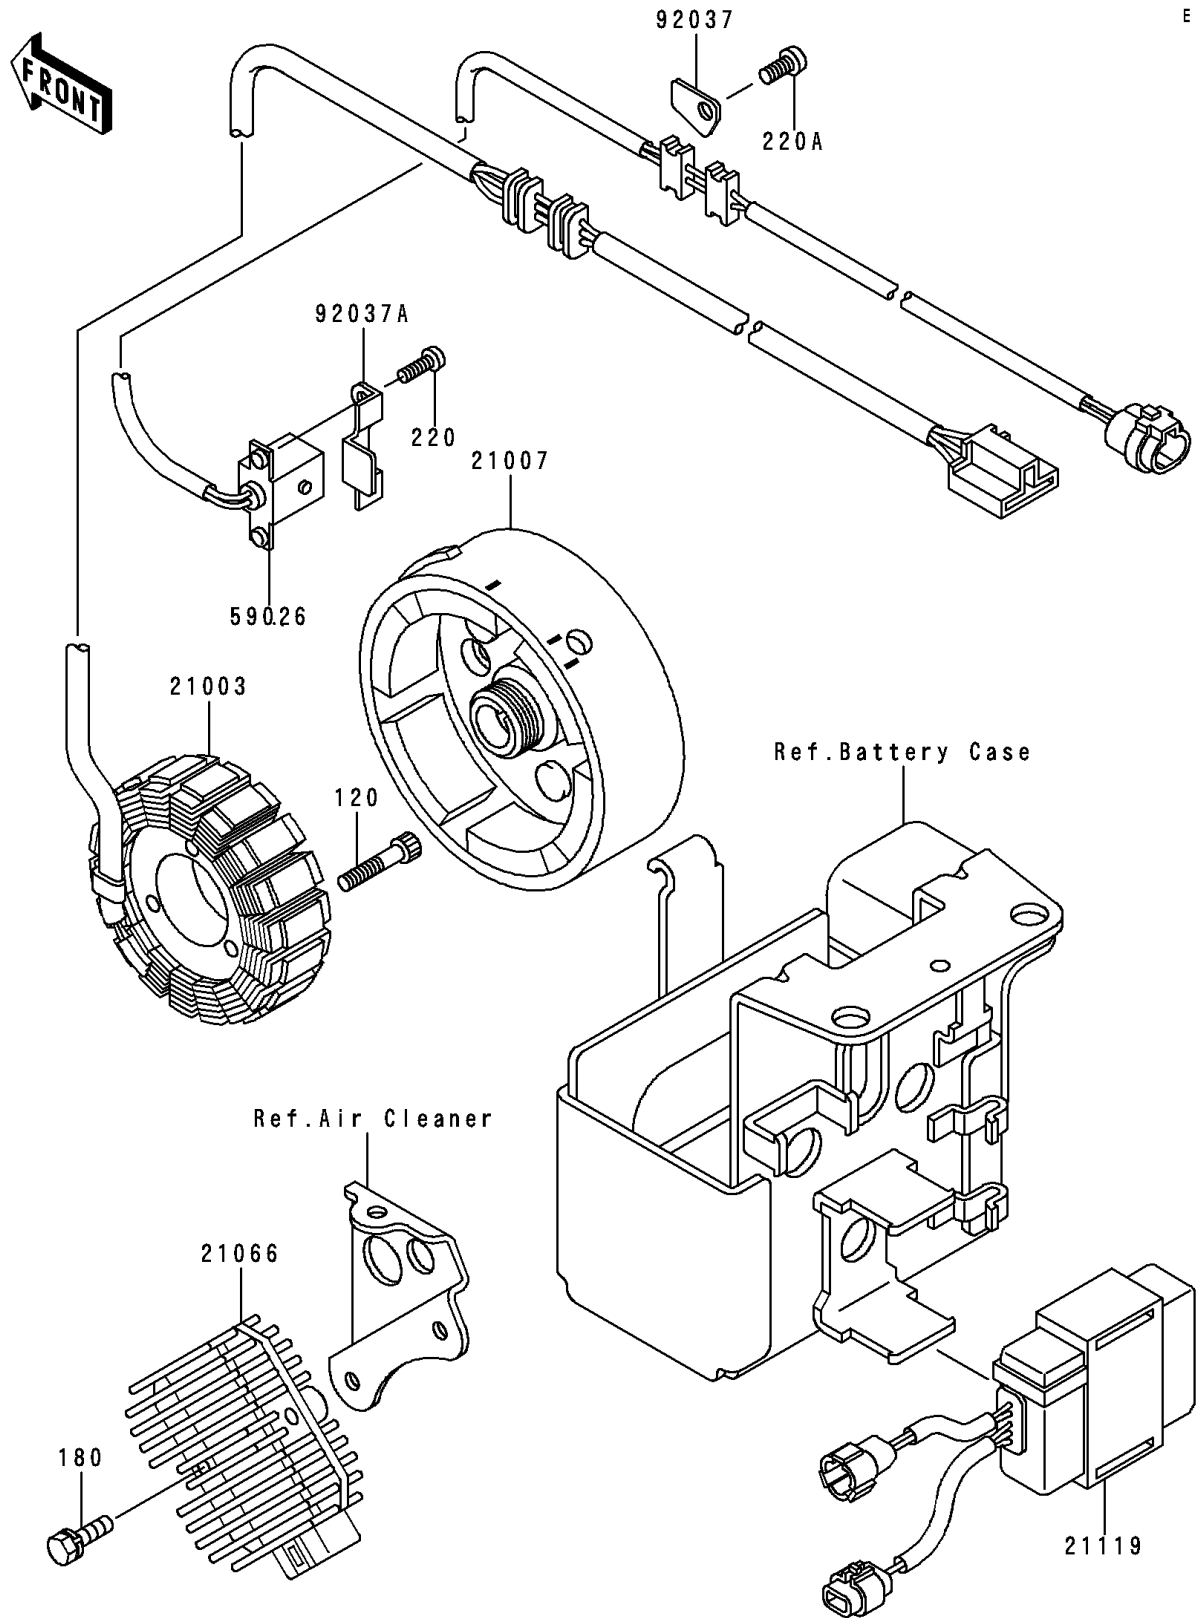

1990 Bayou 300 4X4 PARTS DIAGRAM

Generator

E1810

1990 Bayou 300 4X4 PARTS LIST

Generator

ITEM NAME	PART NUMBER	QUANTITY
BOLT-SOCKET,6X30 (Ref # 120)	120P0630	3
BOLT-UPSET-WS (Ref # 180)	180D0620	2
SCREW-PAN-CROS (Ref # 220)	220B0514	2
SCREW-PAN-CROS,6X12 (Ref # 220A)	220B0612	1
STATOR (Ref # 21003)	21003-1276	1
ROTOR (Ref # 21007)	21007-1179	1
REGULATOR-VOLTAGE (Ref # 21066)	21066-1089	1
IGNITER (Ref # 21119)	21119-1369	1
COIL-PULSING (Ref # 59026)	59026-1092	1
CLAMP,WIRING HARNESS (Ref # 92037)	92037-1656	1
CLAMP (Ref # 92037A)	92037-1987	1