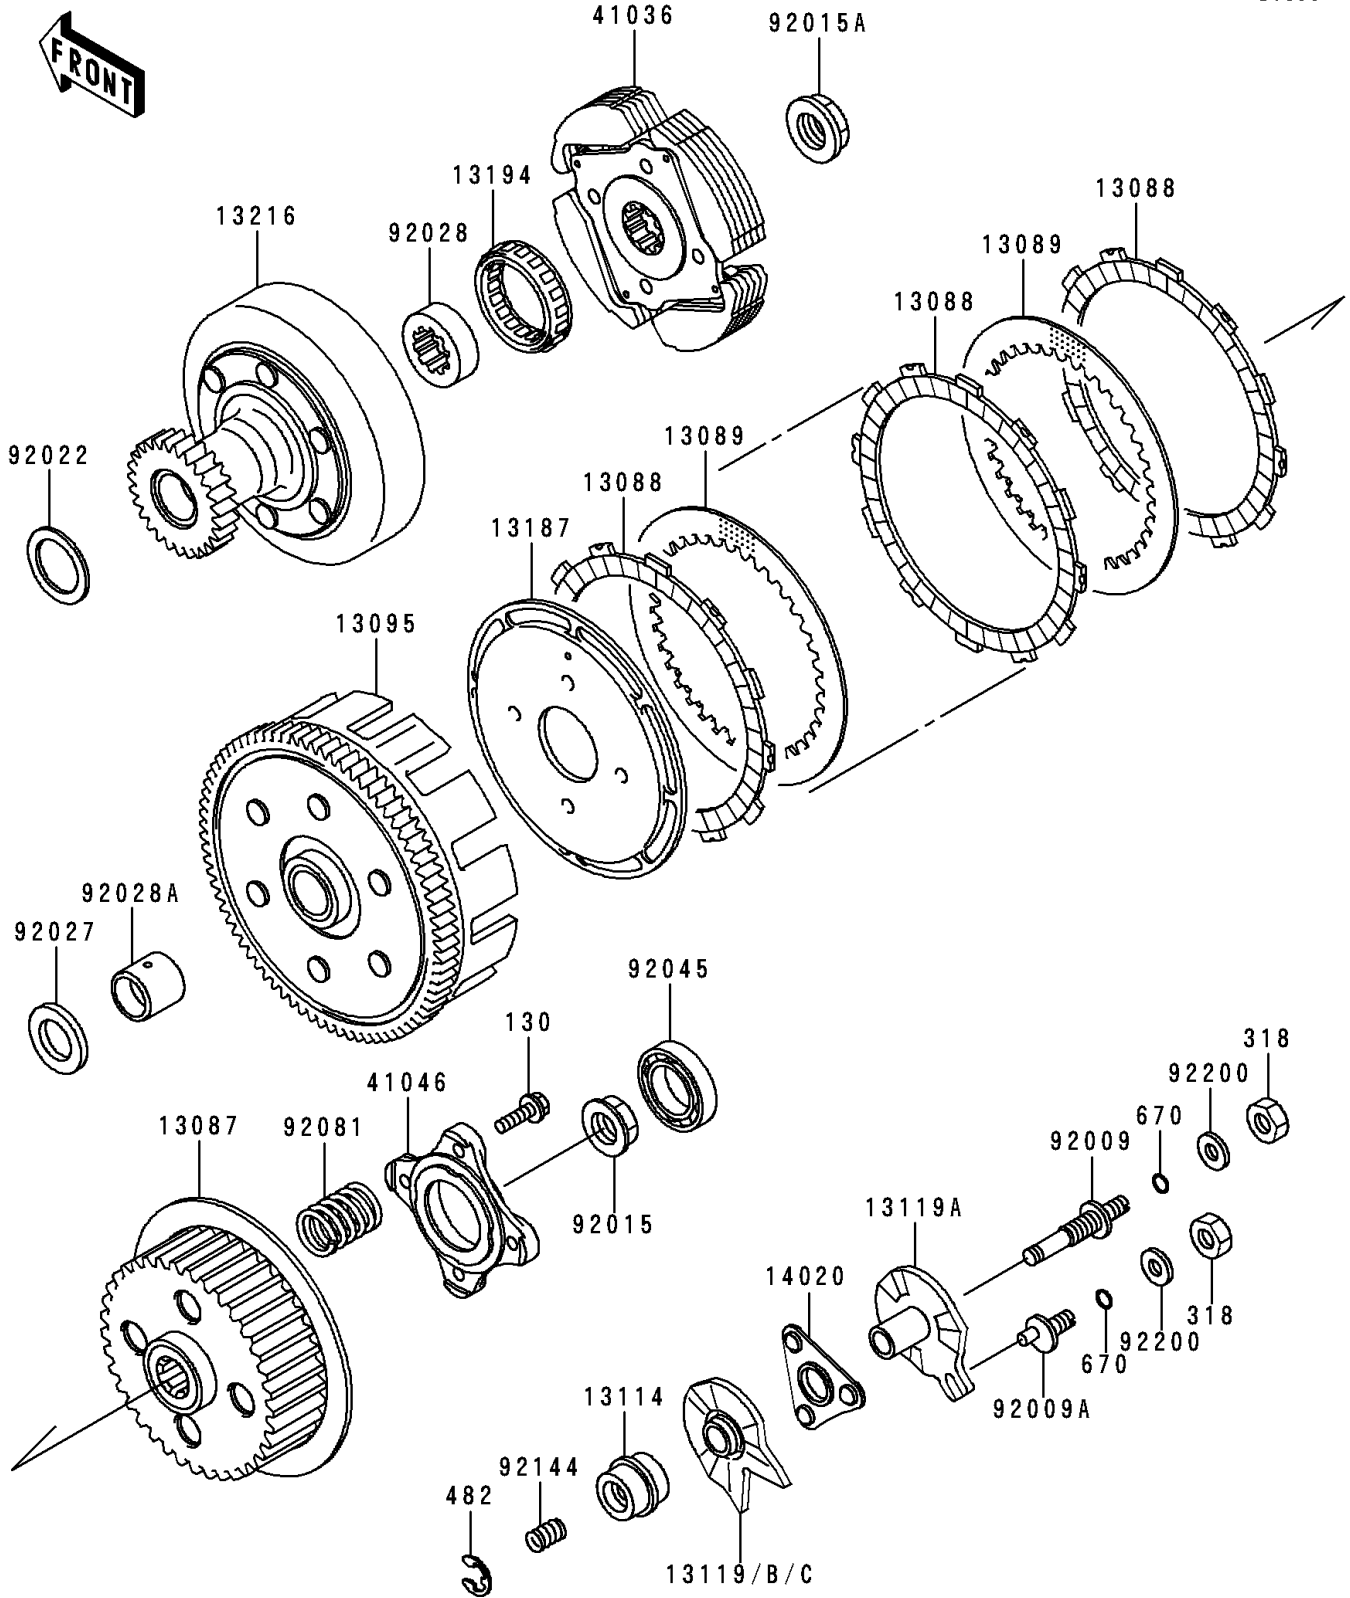

# 1992 Bayou 300 4X4 PARTS DIAGRAM

Clutch

E1350

# 1992 Bayou 300 4X4 PARTS LIST

## Clutch

ITEM NAME	PART NUMBER	QUANTITY
BOLT-FLANGED,6X20 (Ref # 130)	130P0620	4
NUT-HEX-SMALL,8MM (Ref # 318)	318B0800	2
CIRCLIP-TYPE-E,7MM (Ref # 482)	482J7000	1
O RING,8MM (Ref # 670)	670B1508	2
HUB-CLUTCH (Ref # 13087)	13087-1065	1
PLATE-FRICTION (Ref # 13088)	13088-041	5
PLATE-CLUTCH (Ref # 13089)	13089-1005	4
HOUSING-COMP-CLUTCH (Ref # 13095)	13095-1133	1
PUSHER-CLUTCH (Ref # 13114)	13114-1060	1
CAM-RELEASE (Ref # 13119A)	13119-1067	1
CAM-RELEASE (Ref # 13119B)	13119-1070	1
PLATE-CLUTCH OPERATING (Ref # 13187)	13187-1081	1
CLUTCH-ONEWAY (Ref # 13194)	13194-1055	1
GEAR-COMP,CLUTCH,FR (Ref # 13216)	13216-1073	1
RETAINER,CLUTCH RELEASE (Ref # 14020)	14020-1092	1
HUB-ASSY,CLUTCH,FR (Ref # 41036)	41036-1122	1
HOUSING-BEARING (Ref # 41046)	41046-1063	1
SCREW (Ref # 92009)	92009-1525	1
SCREW (Ref # 92009A)	92009-1526	1
NUT,16MM (Ref # 92015)	92015-1465	1
NUT,18MM (Ref # 92015A)	92015-1512	1
WASHER,27.3X38X0.8 (Ref # 92022)	92022-1989	1
COLLAR,20.5X34X4 (Ref # 92027)	92027-1888	1
BUSHING,CLUTCH,FR (Ref # 92028)	92028-1370	1
BUSHING,CLUTCH (Ref # 92028A)	92028-1371	1
BEARING-BALL,#6905 (Ref # 92045)	92045-036	1
SPRING,CLUTCH (Ref # 92081)	92081-1848	4
SPRING (Ref # 92144)	92144-1272	1
WASHER,8.5X18X2.3 (Ref # 92200)	92200-1213	2