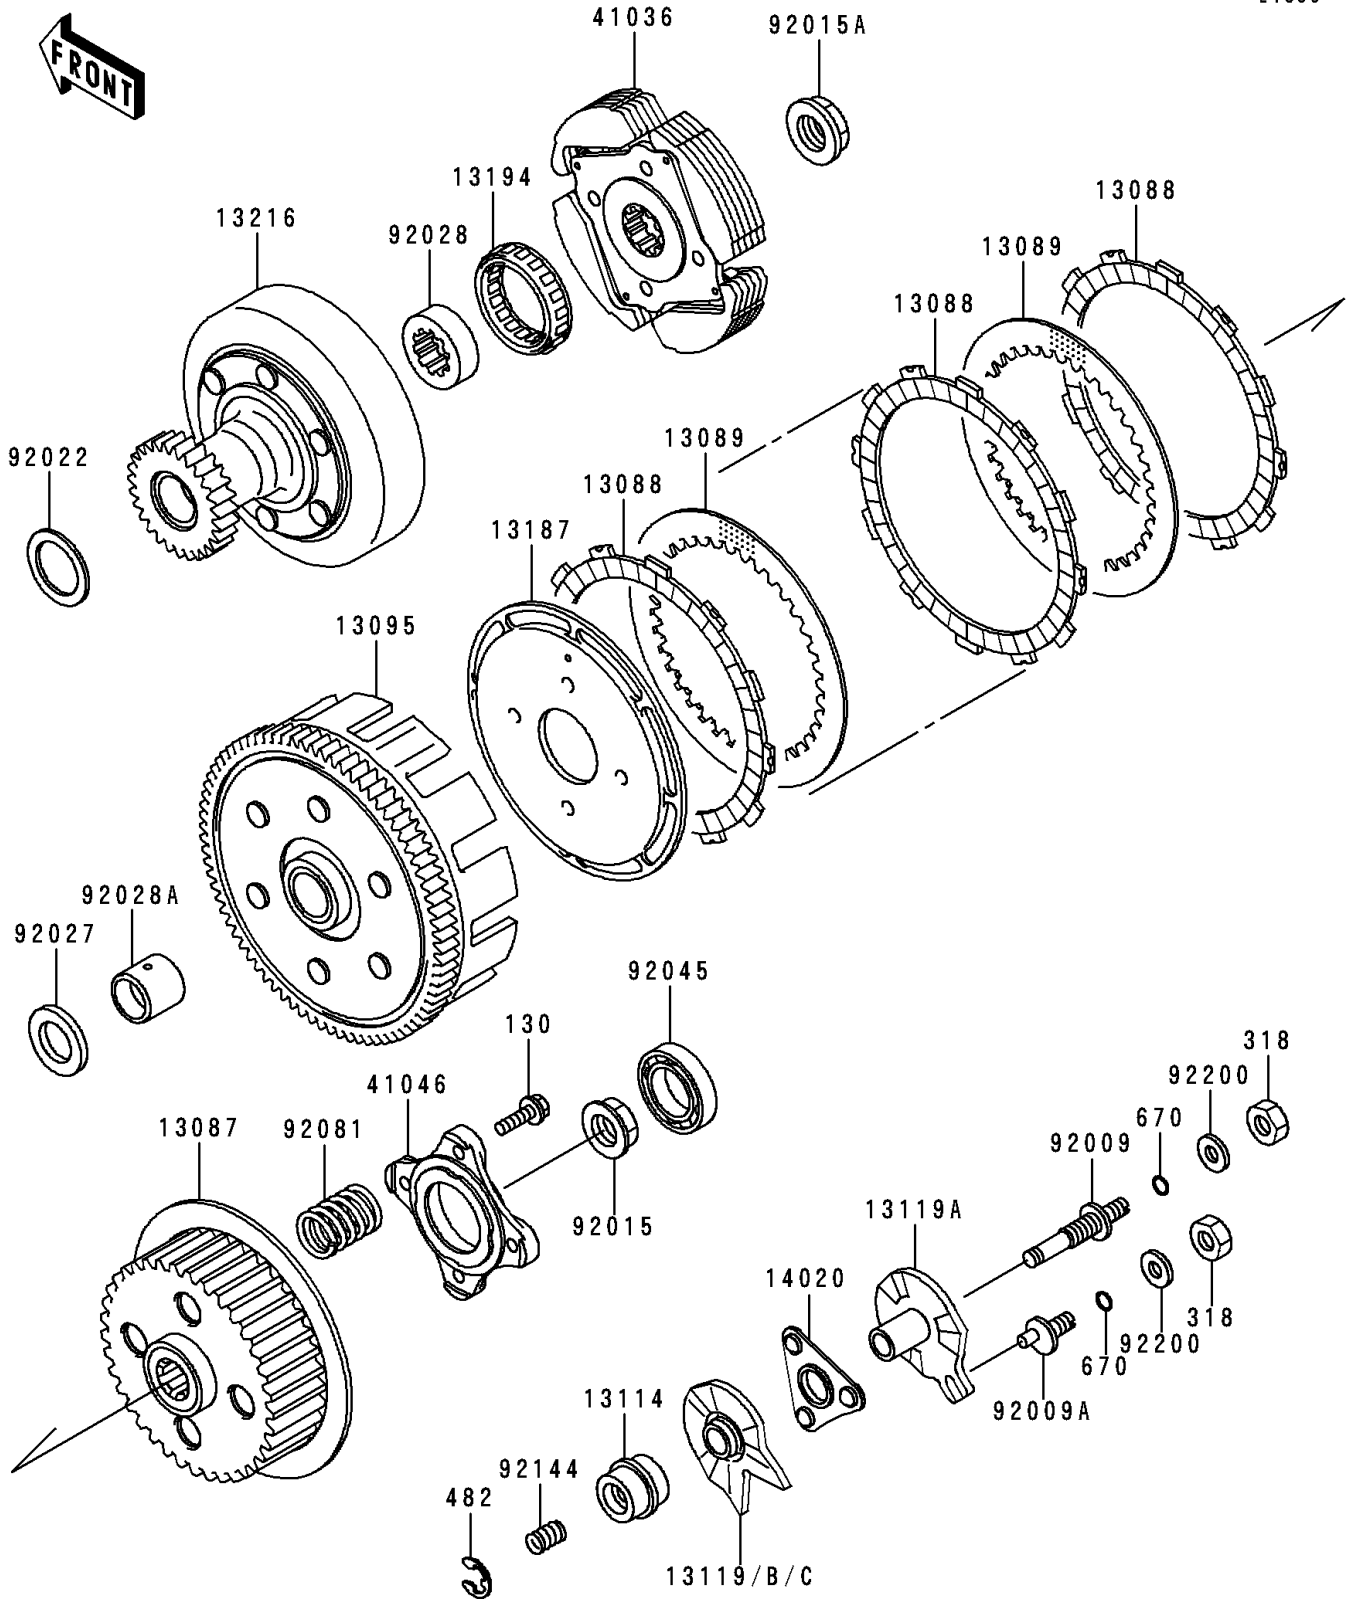

1990 Bayou 300 4X4 PARTS DIAGRAM

Clutch

E1350

1990 Bayou 300 4X4 PARTS LIST

Clutch

ITEM NAME	PART NUMBER	QUANTITY
BOLT-FLANGED,6X20 (Ref # 130)	130P0620	4
NUT-HEX-SMALL,8MM (Ref # 318)	318B0800	2
CIRCLIP-TYPE-E,7MM (Ref # 482)	482J7000	1
O RING,8MM (Ref # 670)	670B1508	2
HUB-CLUTCH (Ref # 13087)	13087-1065	1
PLATE-FRICTION (Ref # 13088)	13088-041	5
PLATE-CLUTCH (Ref # 13089)	13089-1005	4
HOUSING-COMP-CLUTCH (Ref # 13095)	13095-1133	1
PUSHER-CLUTCH (Ref # 13114)	13114-1060	1
CAM-RELEASE (Ref # 13119)	13119-1065	1
CAM-RELEASE (Ref # 13119A)	13119-1067	1
CAM-RELEASE (Ref # 13119C)	13119-1070	1
PLATE-CLUTCH OPERATING (Ref # 13187)	13187-1081	1
CLUTCH-ONEWAY (Ref # 13194)	13194-1055	1
GEAR-COMP,CLUTCH,FR (Ref # 13216)	13216-1073	1
RETAINER,CLUTCH RELEASE (Ref # 14020)	14020-1092	1
HUB-ASSY,CLUTCH,FR (Ref # 41036)	41036-1122	1
HOUSING-BEARING (Ref # 41046)	41046-1063	1
SCREW (Ref # 92009)	92009-1525	1
SCREW (Ref # 92009A)	92009-1526	1
NUT,16MM (Ref # 92015)	92015-1465	1
NUT,18MM (Ref # 92015A)	92015-1512	1
WASHER,27.3X38X0.8 (Ref # 92022)	92022-1989	1
COLLAR,20.5X34X4 (Ref # 92027)	92027-1888	1
BUSHING,CLUTCH,FR (Ref # 92028)	92028-1370	1
BUSHING,CLUTCH (Ref # 92028A)	92028-1371	1
BEARING-BALL,#6905 (Ref # 92045)	92045-036	1
SPRING,CLUTCH (Ref # 92081)	92081-1848	4
SPRING (Ref # 92144)	92144-1272	1

1990 Bayou 300 4X4 PARTS LIST

Clutch

ITEM NAME	PART NUMBER	QUANTITY
WASHER,8.5X18X2.3 (Ref # 92200)	92200-1213	2