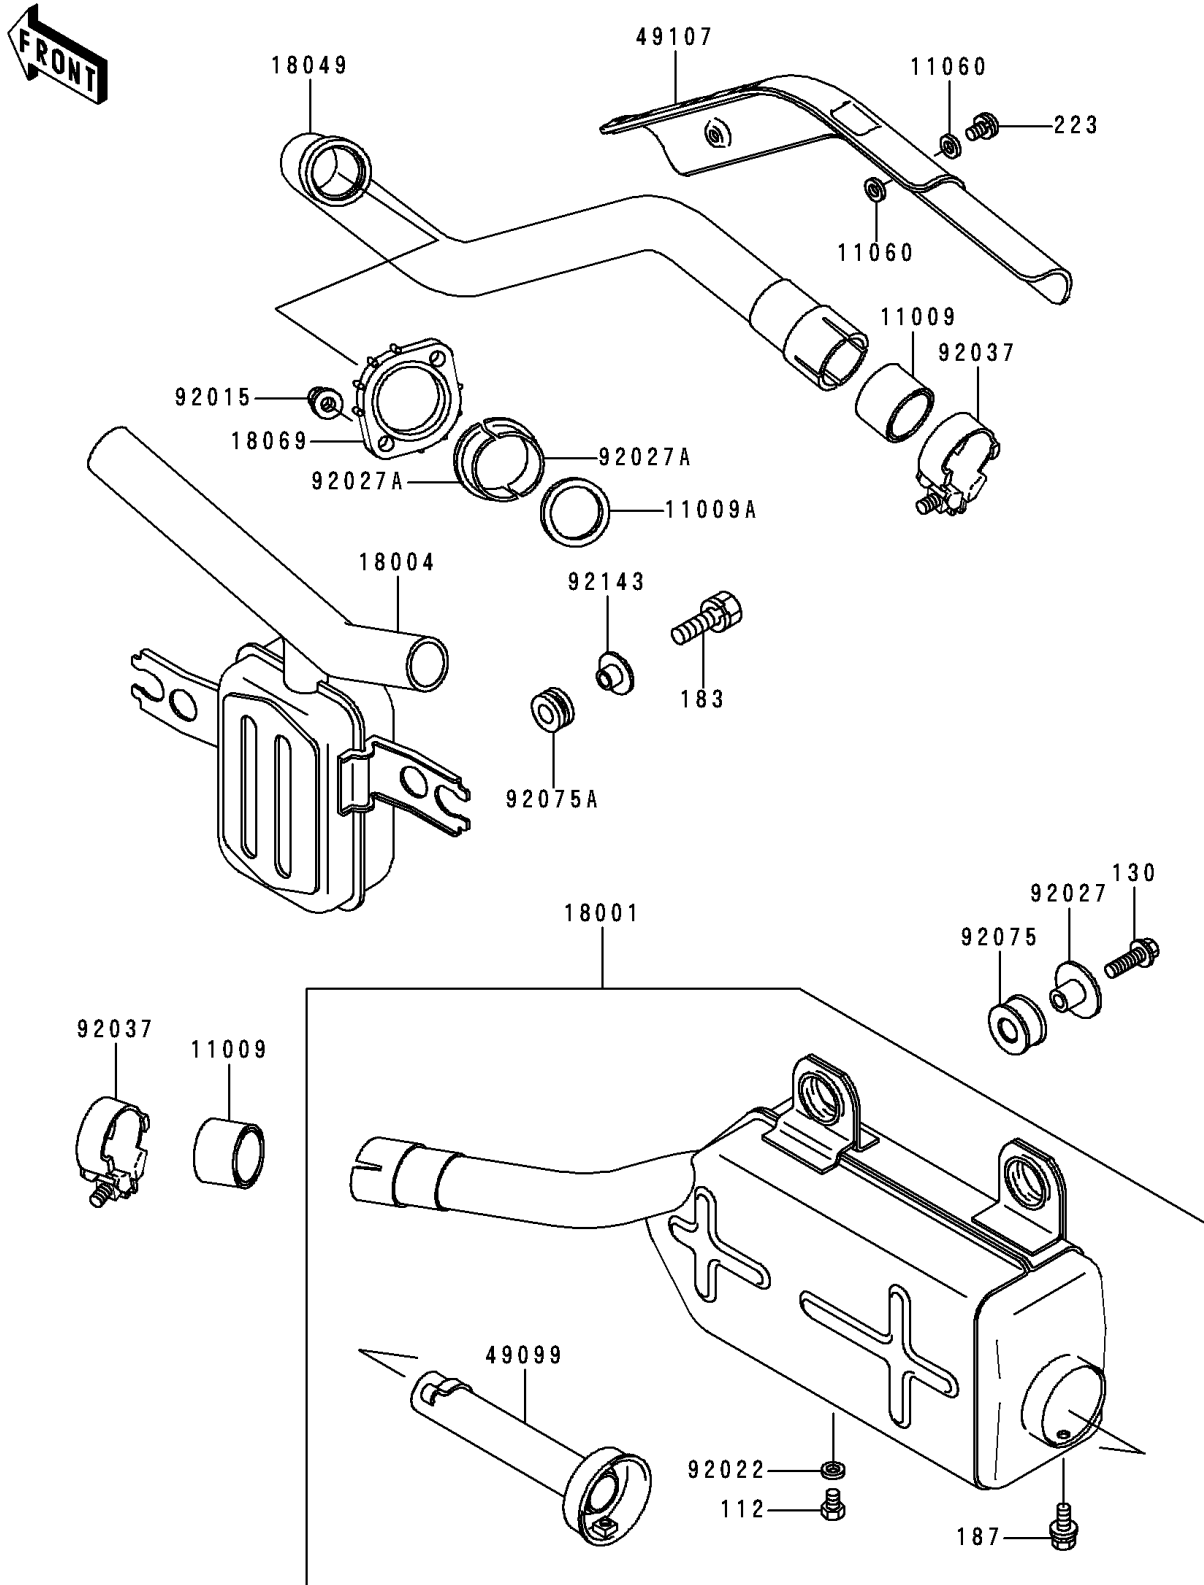

1990 Bayou 300 4X4 PARTS DIAGRAM

Muffler(s)

E1140

1990 Bayou 300 4X4 PARTS LIST

Muffler(s)

ITEM NAME	PART NUMBER	QUANTITY
BOLT-UPSET (Ref # 112)	112B0608	1
BOLT-FLANGED,8X25,BLACK (Ref # 130)	130J0825	2
BOLT-UPSET-WS-SMALL (Ref # 183)	183J0822	2
BOLT-UPSET-WSP (Ref # 187)	187B0612	1
SCREW-PAN-WS-CROS (Ref # 223)	223C0610	2
GASKET,EXHAUST PIPE CONNECTING (Ref # 11009)	11009-1718	2
GASKET,EXHAUST PIPE HOLDER (Ref # 11009A)	11009-1866	1
GASKET,6.2X11.5X1.5 (Ref # 11060)	11060-1109	4
MUFFLER (Ref # 18001)	18001-1700	1
CHAMBER-PREMUFLER (Ref # 18004)	18004-1061	1
PIPE-EXHAUST (Ref # 18049)	18049-1433	1
HOLDER-EXHAUST PIPE (Ref # 18069)	18069-1014	1
BAFFLE-PIPE MUFLER (Ref # 49099)	49099-1249	1
COVER-EXHAUST PIPE (Ref # 49107)	49107-1082	1
NUT,8MM (Ref # 92015)	92015-1402	2
WASHER,6.2X11X1 (Ref # 92022)	92022-304	1
COLLAR,MUFLER (Ref # 92027)	92027-1981	2
COLLAR,EXHAUST PIPE (Ref # 92027A)	92027-264	2
CLAMP (Ref # 92037)	92037-1956	2
DAMPER,MUFLER (Ref # 92075)	92075-1809	2
DAMPER (Ref # 92075A)	92075-1898	2
COLLAR,MUFLER FITTING (Ref # 92143)	92143-1069	2