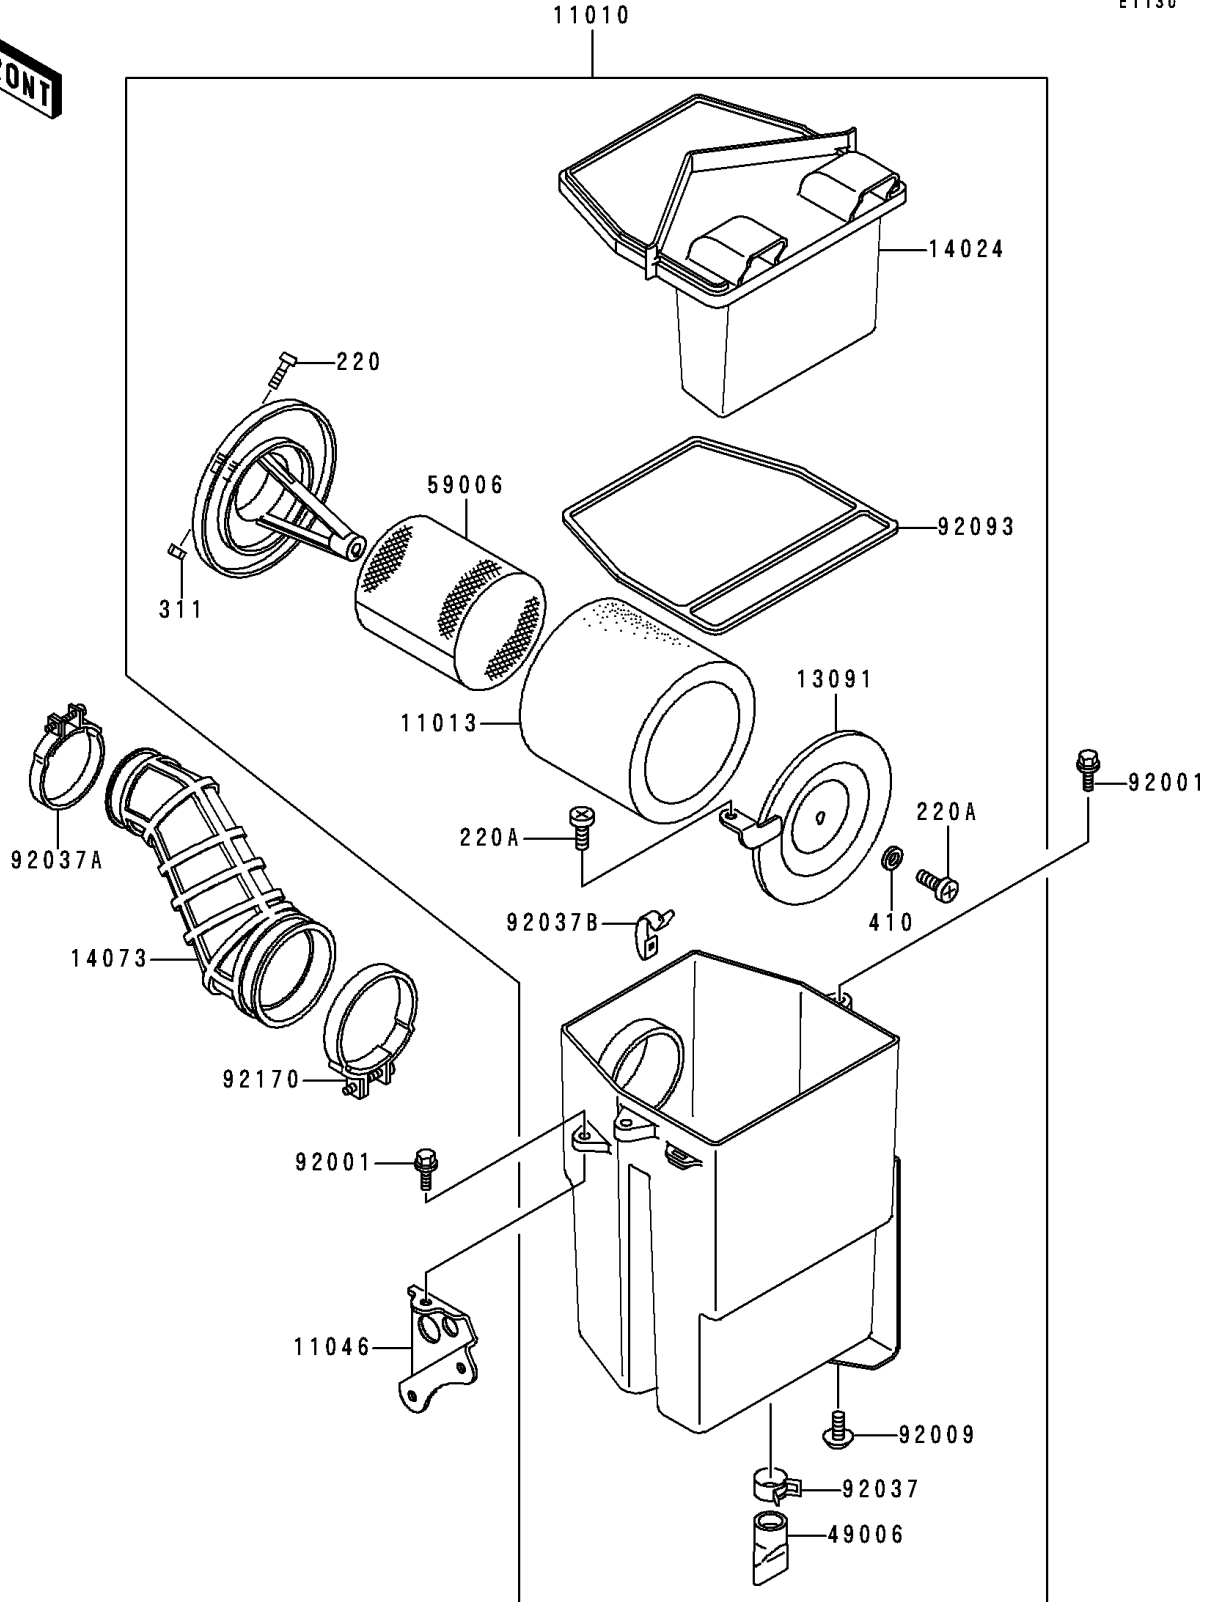

1991 Bayou 300 4X4 PARTS DIAGRAM

Air Cleaner

E1130

1991 Bayou 300 4X4 PARTS LIST

Air Cleaner

ITEM NAME	PART NUMBER	QUANTITY
SCREW-PAN-CROS (Ref # 220)	220B0516	1
SCREW-PAN-CROS,6X14 (Ref # 220A)	220B0614	2
NUT-HEX (Ref # 311)	311B0500	1
WASHER-PLAIN-SMALL,6MM (Ref # 410)	410B0600	1
FILTER-ASSY-AIR (Ref # 11010)	11010-1365	1
ELEMENT-AIR FILTER (Ref # 11013)	11013-1158	1
BRACKET,REGULATOR (Ref # 11046)	11046-1042	1
HOLDER,ELEMENT (Ref # 13091)	13091-1488	1
COVER,AIR FILTER (Ref # 14024)	14024-1703	1
DUCT,AIR (Ref # 14073)	14073-1359	1
BOOT (Ref # 49006)	49006-1199	1
ARRESTER-FLAME (Ref # 59006)	59006-1052	1
BOLT,6X18 (Ref # 92001)	92001-1342	3
SCREW,TAPPING,5X10 (Ref # 92009)	92009-1332	2
CLAMP (Ref # 92037)	92037-1460	1
CLAMP (Ref # 92037A)	92037-1523	1
CLAMP,AIR FILTER (Ref # 92037B)	92037-1783	4
SEAL,AIR FILTER (Ref # 92093)	92093-1241	1
CLAMP (Ref # 92170)	92170-1149	1
HOLDER,AIR FILTER ELEMENT (Ref # 13091A)	13091-1565	1