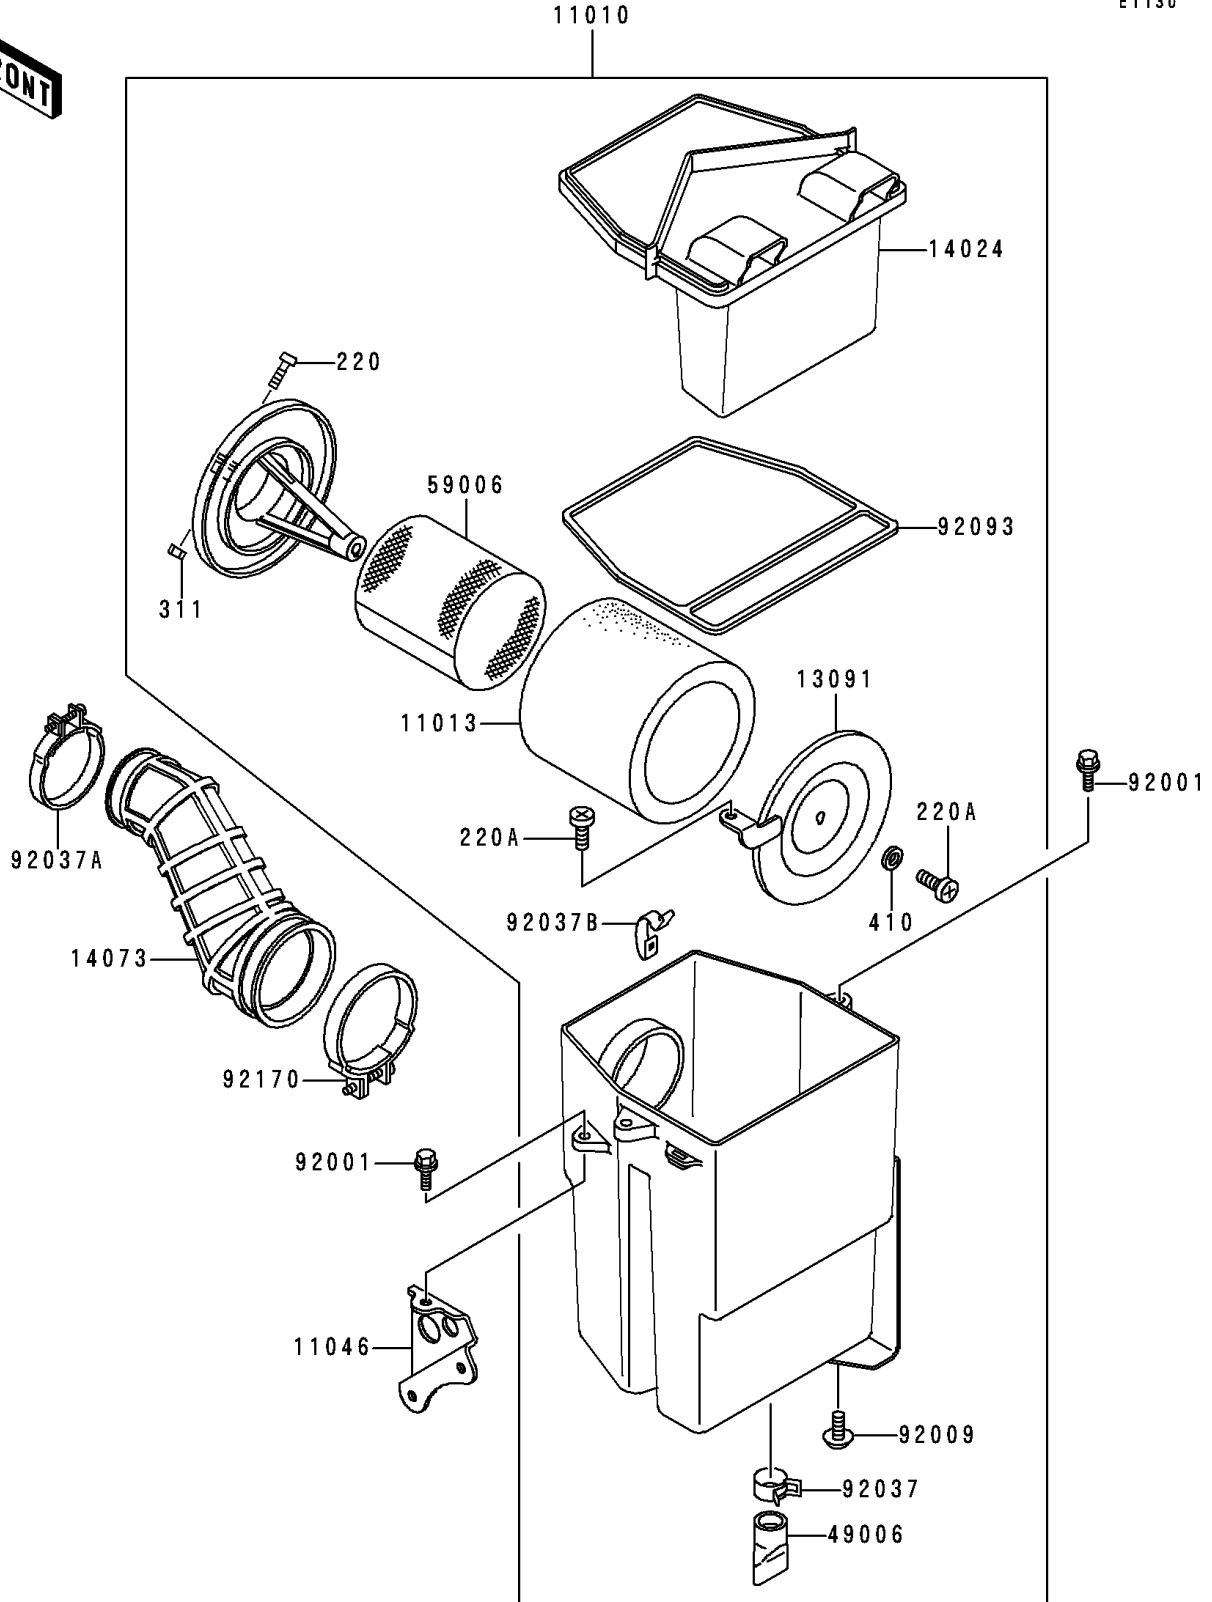

1990 Bayou 300 4X4 PARTS DIAGRAM

Air Cleaner

E1130

1990 Bayou 300 4X4 PARTS LIST

Air Cleaner

ITEM NAME	PART NUMBER	QUANTITY
SCREW-PAN-CROS (Ref # 220)	220B0516	1
SCREW-PAN-CROS,6X14 (Ref # 220A)	220B0614	2
NUT-HEX (Ref # 311)	311B0500	1
WASHER-PLAIN-SMALL,6MM (Ref # 410)	410B0600	1
FILTER-ASSY-AIR (Ref # 11010)	11010-1365	1
ELEMENT-AIR FILTER (Ref # 11013)	11013-1158	1
BRACKET,REGULATOR (Ref # 11046)	11046-1042	1
HOLDER,ELEMENT (Ref # 13091)	13091-1488	1
COVER,AIR FILTER (Ref # 14024)	14024-1703	1
DUCT,AIR (Ref # 14073)	14073-1359	1
BOOT (Ref # 49006)	49006-1199	1
ARRESTER-FLAME (Ref # 59006)	59006-1052	1
BOLT,6X18 (Ref # 92001)	92001-1342	3
SCREW,TAPPING,5X10 (Ref # 92009)	92009-1332	2
CLAMP (Ref # 92037)	92037-1460	1
CLAMP (Ref # 92037A)	92037-1523	1
CLAMP,AIR FILTER (Ref # 92037B)	92037-1783	4
SEAL,AIR FILTER (Ref # 92093)	92093-1241	1
CLAMP (Ref # 92170)	92170-1149	1
HOLDER,AIR FILTER ELEMENT (Ref # 13091A)	13091-1565	1