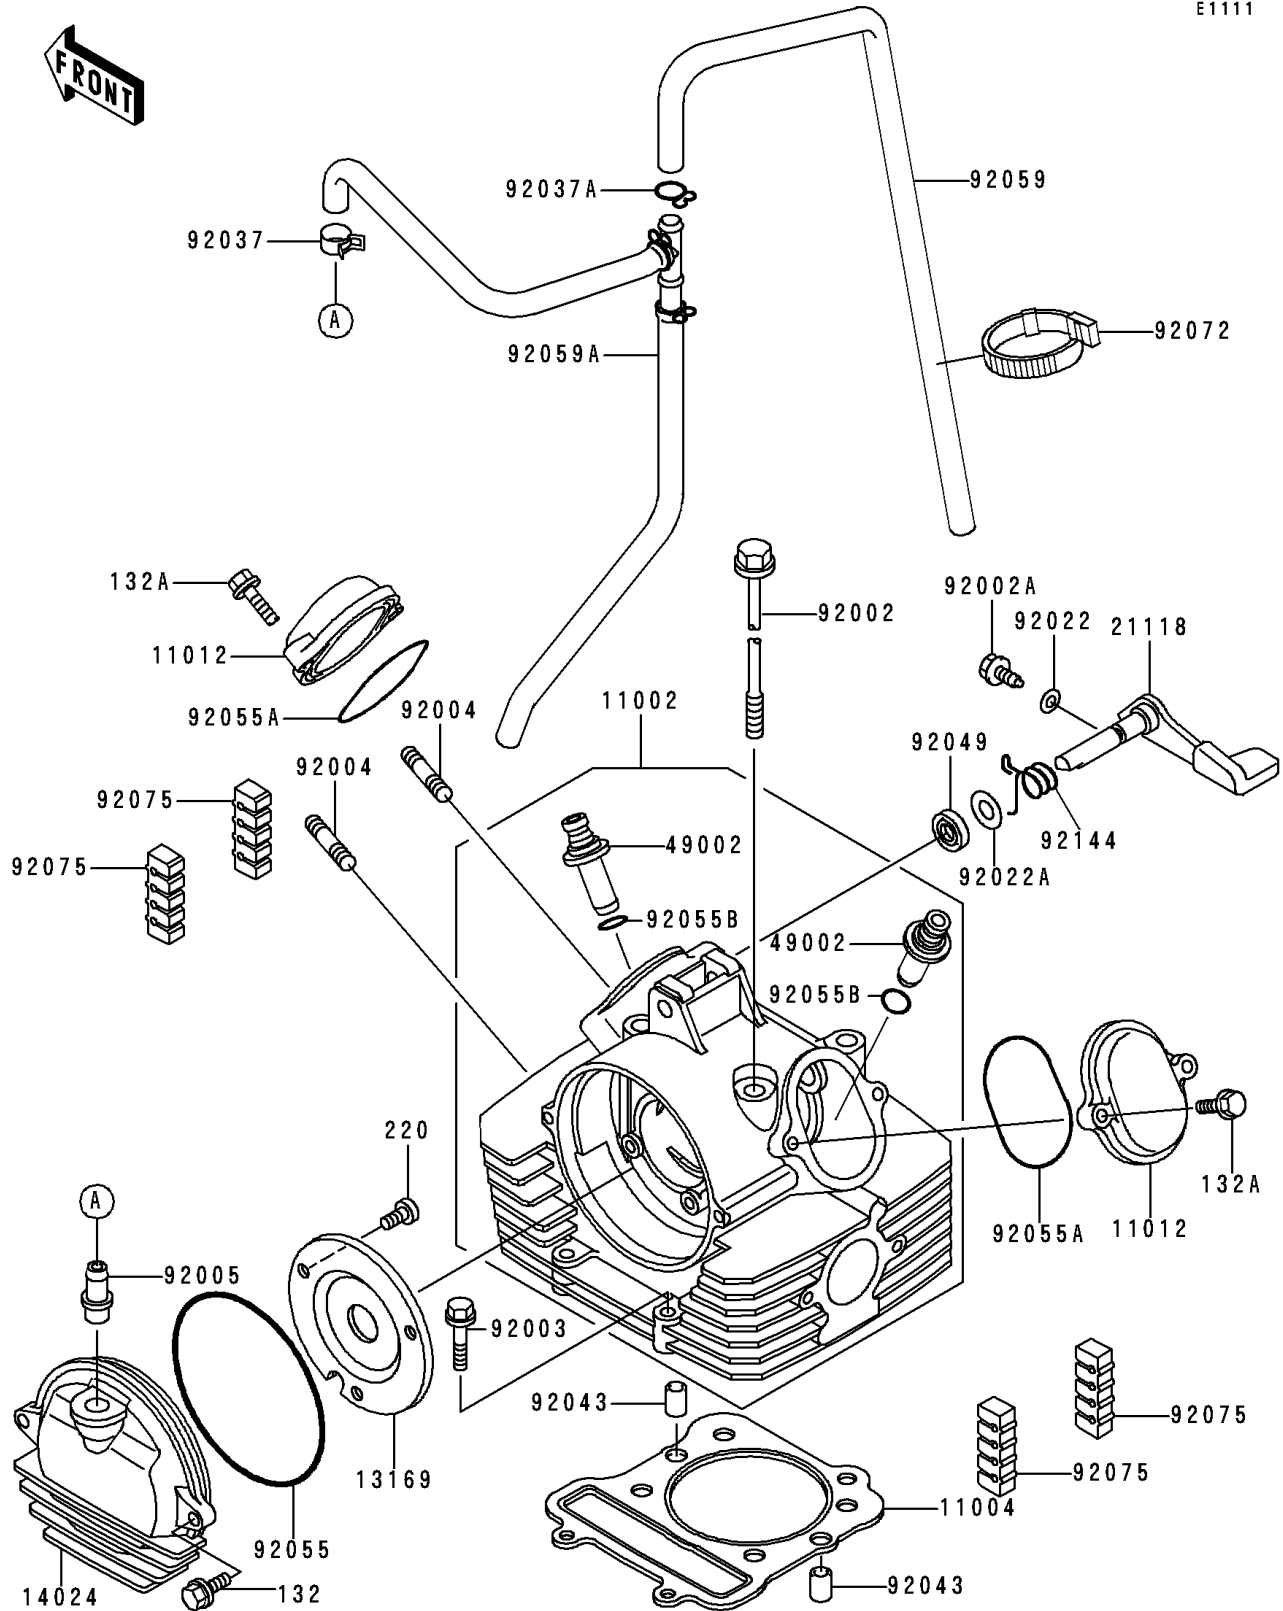

# 1990 Bayou 300 4X4 PARTS DIAGRAM

Cylinder Head

E1111

# 1990 Bayou 300 4X4 PARTS LIST

## Cylinder Head

ITEM NAME	PART NUMBER	QUANTITY
BOLT-FLANGED-SMALL (Ref # 132)	132Y0616	2
BOLT-FLANGED-SMALL (Ref # 132A)	132Y0625	4
SCREW-PAN-CROS,6X10 (Ref # 220)	220B0610	3
HEAD-ASSY-CYLINDER (Ref # 11002)	11002-5043	1
GASKET-HEAD (Ref # 11004)	11004-1183	1
CAP,ROCKER ARM (Ref # 11012)	11012-1486	2
PLATE,CAMSHAFT COVER (Ref # 13169)	13169-1961	1
COVER,CAMSHAFT (Ref # 14024)	14024-1060	1
DECOMPRESSOR,LEVER (Ref # 21118)	21118-1062	1
GUIDE-VALVE (Ref # 49002)	49002-1092	2
BOLT,8X233 (Ref # 92002)	92002-1515	4
BOLT,DECOMPRESSOR (Ref # 92002A)	92002-1962	1
BOLT,FLANGED,6X32 (Ref # 92003)	92003-229	2
STUD,8X30 (Ref # 92004)	92004-1121	2
FITTING,BREATHER PIPE (Ref # 92005)	92005-1124	1
WASHER,6.1X12X1 (Ref # 92022)	92022-077	1
WASHER,10.2X20X0.5 (Ref # 92022A)	92022-1649	1
CLAMP (Ref # 92037)	92037-1181	1
CLAMP,FUEL TUBE (Ref # 92037A)	92037-1271	1
PIN,8.2X10X14 (Ref # 92043)	92043-1264	2
SEAL-OIL,SD10205-1HS (Ref # 92049)	92049-1286	1
RING-O,99MM (Ref # 92055)	92055-107	1
RING-O,53.5X2.6 (Ref # 92055A)	92055-112	2
RING-O,11.7MM (Ref # 92055B)	92055-1265	2
TUBE,BREATHER (Ref # 92059)	92059-1511	1
TUBE,ASSY (Ref # 92059A)	92059-1787	1
BAND,L=149 (Ref # 92072)	92072-031	1
DAMPER (Ref # 92075)	92075-1657	4
SPRING,DECOMPRESSOR (Ref # 92144)	92144-1154	1