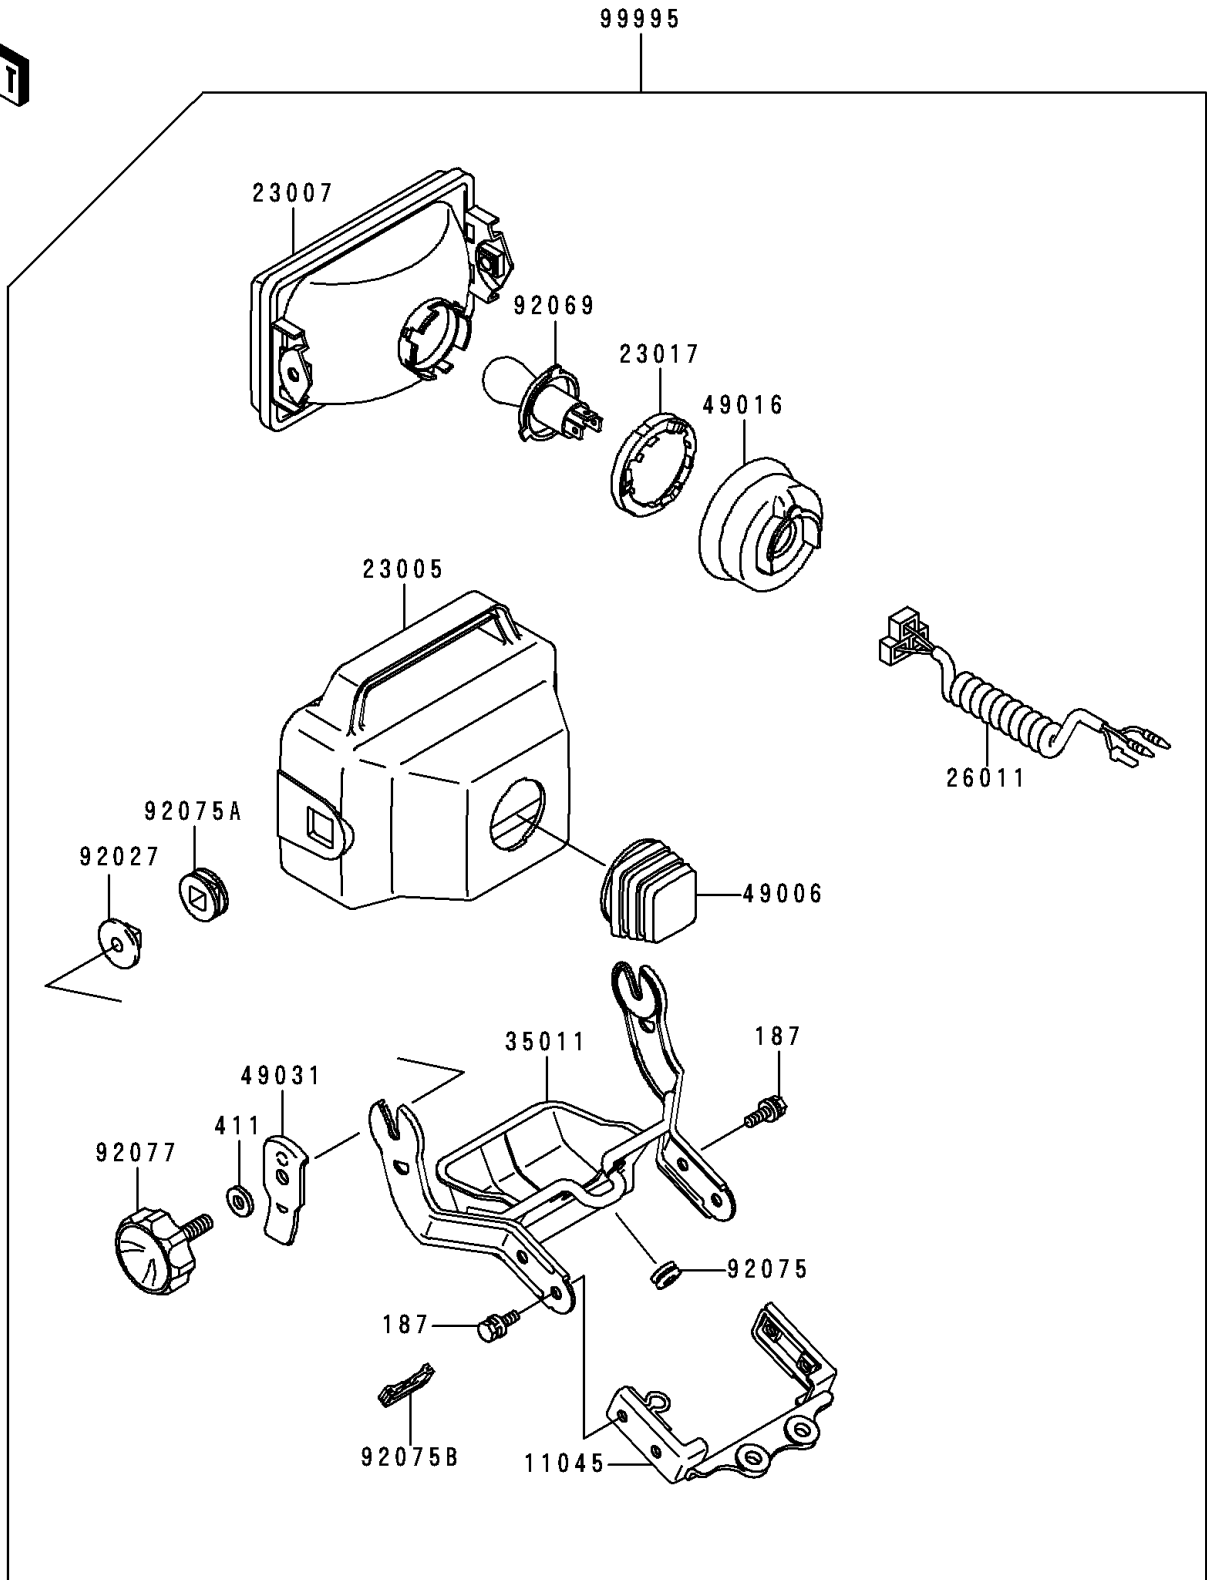

1995 Bayou 300 PARTS DIAGRAM

Optional Parts(Headlight)(KLF300-B8/B9)

F28908

1995 Bayou 300 PARTS LIST

Optional Parts(Headlight)(KLF300-B8/B9)

ITEM NAME	PART NUMBER	QUANTITY
BOLT-UPSET-WSP (Ref # 187)	187C0614	1
WASHER-PLAIN,8MM,BLACK (Ref # 411)	411F0800	1
BRACKET,HEAD LAMP (Ref # 11045)	11045-1924	1
BODY-COMP-HEAD LAMP,BLACK (Ref # 23005)	23005-1064-6Z	1
LENS-COMP,HEAD LAMP (Ref # 23007)	23007-1138	1
SOCKET,BULB (Ref # 23017)	23017-1051	1
WIRE-LEAD,HEAD LAMP (Ref # 26011)	26011-1405	1
STAY,HEAD LAMP (Ref # 35011)	35011-1413	1
BOOT,HEAD LAMP BODY (Ref # 49006)	49006-1172	1
COVER-SEAL,BULB SOCKET (Ref # 49016)	49016-1111	1
LATCH,HEAD LAMP (Ref # 49031)	49031-1052	1
COLLAR,L=11.9 (Ref # 92027)	92027-1938	1
BULB,12V 65/60W (Ref # 92069)	92069-1069	1
DAMPER,HEAD LAMP HOLDER (Ref # 92075)	92075-1482	1
DAMPER,HEAD LAMP FITTING (Ref # 92075A)	92075-1768	1
DAMPER (Ref # 92075B)	92075-1881	1
KNOB,HEAD LAMP (Ref # 92077)	92077-1060	1
KIT.,HEAD LAMP (Ref # 99995)	99995-1018	1