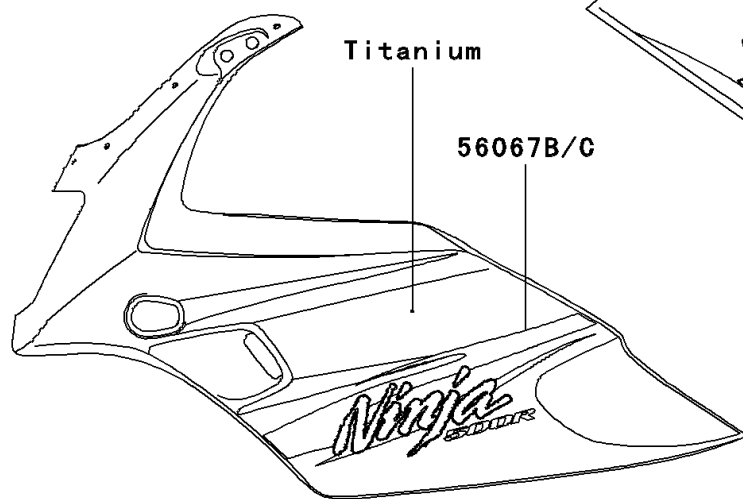

2007 Ninja® 500R PARTS DIAGRAM

Decals(Titanium)(D7F)

F2861B

2007 Ninja® 500R PARTS LIST

Decals(Titanium)(D7F)

ITEM NAME	PART NUMBER	QUANTITY
MARK,UPP COWLING,NINJA (Ref # 56052)	56052-0958	1
PATTERN,SIDE COVER,LH (Ref # 56067)	56067-1321	1
PATTERN,SIDE COVER,RH (Ref # 56067A)	56067-1322	1
PATTERN,UPP COWLING,LH (Ref # 56067B)	56067-1323	1
PATTERN,UPP COWLING,RH (Ref # 56067C)	56067-1324	1
PATTERN,LWR COWLING,LH (Ref # 56067D)	56067-1325	1
PATTERN,LWR COWLING,RH (Ref # 56067E)	56067-1326	1
PATTERN,FUEL TANK,LH (Ref # 56067F)	56067-1327	1
PATTERN,FUEL TANK,RH (Ref # 56067G)	56067-1328	1