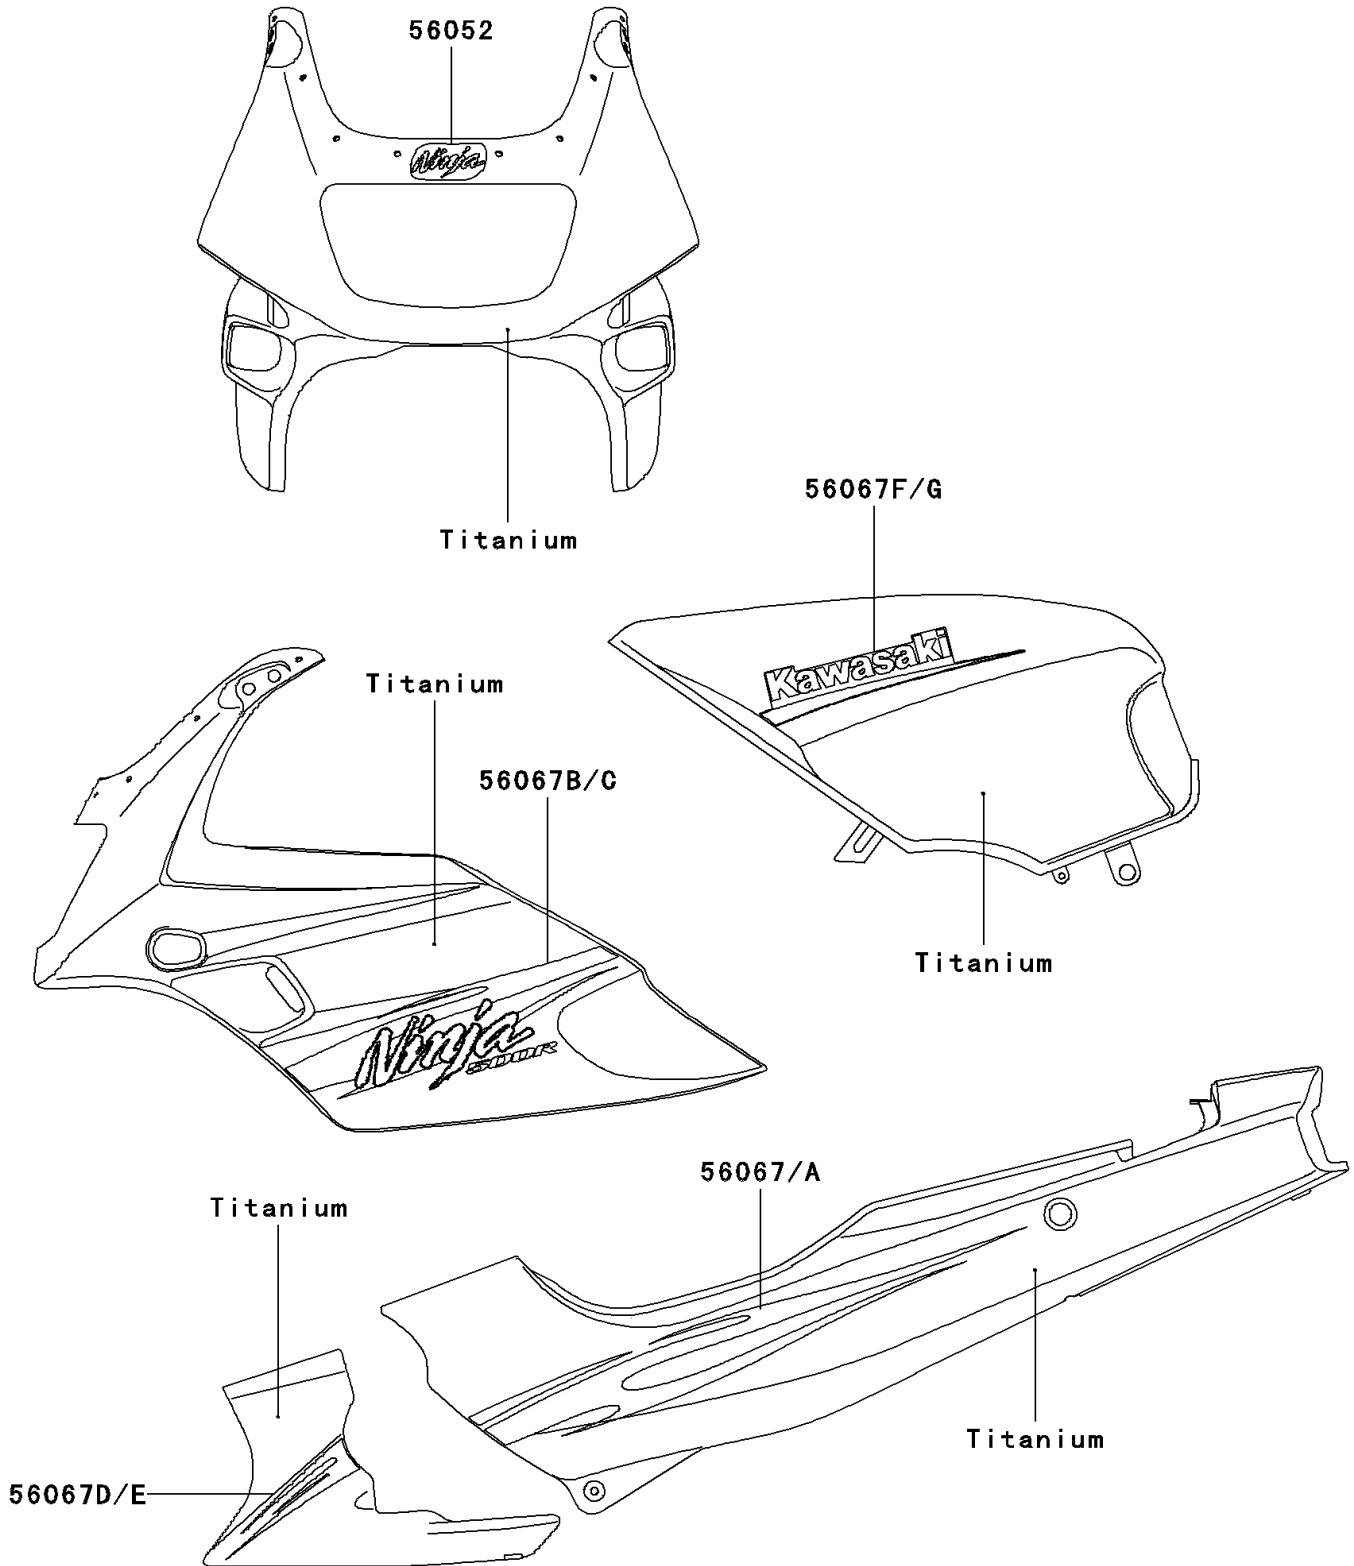

2007 Ninja® 500R PARTS DIAGRAM

Decals(Titanium)(D7F)

F2861B

2007 Ninja® 500R PARTS LIST

Decals(Titanium)(D7F)

ITEM NAME	PART NUMBER	QUANTITY
MARK,UPP COWLING,NINJA (Ref # 56052)	56052-0958	1
PATTERN,SIDE COVER,LH (Ref # 56067)	56067-1321	1
PATTERN,SIDE COVER,RH (Ref # 56067A)	56067-1322	1
PATTERN,UPP COWLING,LH (Ref # 56067B)	56067-1323	1
PATTERN,UPP COWLING,RH (Ref # 56067C)	56067-1324	1
PATTERN,LWR COWLING,LH (Ref # 56067D)	56067-1325	1
PATTERN,LWR COWLING,RH (Ref # 56067E)	56067-1326	1
PATTERN,FUEL TANK,LH (Ref # 56067F)	56067-1327	1
PATTERN,FUEL TANK,RH (Ref # 56067G)	56067-1328	1