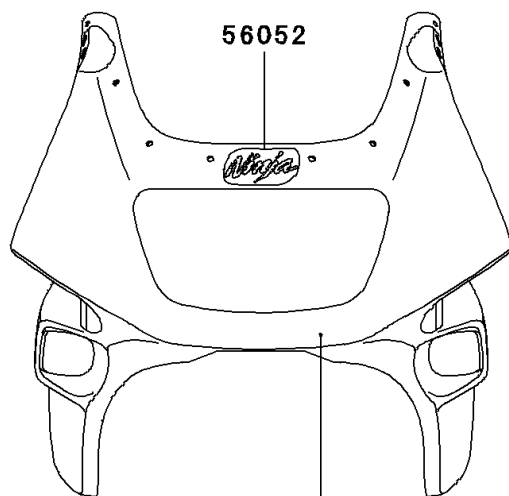

2007 Ninja® 500R PARTS DIAGRAM

Decals(Titanium)(D7F)

F2861B

2007 Ninja® 500R PARTS LIST

Decals(Titanium)(D7F)

ITEM NAME	PART NUMBER	QUANTITY
MARK,UPP COWLING,NINJA (Ref # 56052)	56052-0958	1
PATTERN,SIDE COVER,LH (Ref # 56067)	56067-1321	1
PATTERN,SIDE COVER,RH (Ref # 56067A)	56067-1322	1
PATTERN,UPP COWLING,LH (Ref # 56067B)	56067-1323	1
PATTERN,UPP COWLING,RH (Ref # 56067C)	56067-1324	1
PATTERN,LWR COWLING,LH (Ref # 56067D)	56067-1325	1
PATTERN,LWR COWLING,RH (Ref # 56067E)	56067-1326	1
PATTERN,FUEL TANK,LH (Ref # 56067F)	56067-1327	1
PATTERN,FUEL TANK,RH (Ref # 56067G)	56067-1328	1