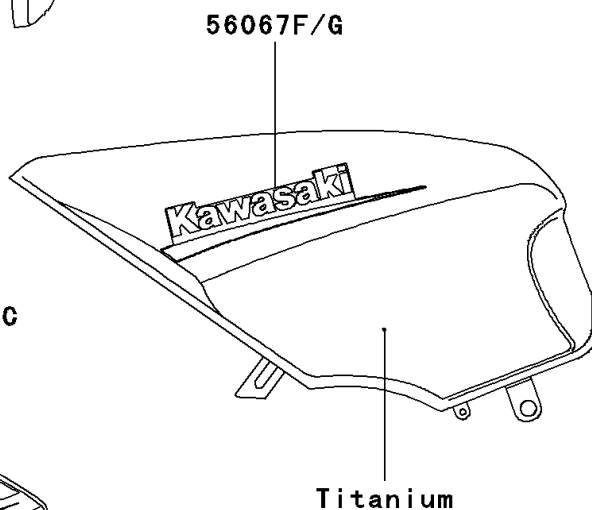

2007 Ninja® 500R PARTS DIAGRAM

Decals(Titanium)(D7F)

F2861B

2007 Ninja® 500R PARTS LIST

Decals(Titanium)(D7F)

ITEM NAME	PART NUMBER	QUANTITY
MARK,UPP COWLING,NINJA (Ref # 56052)	56052-0958	1
PATTERN,SIDE COVER,LH (Ref # 56067)	56067-1321	1
PATTERN,SIDE COVER,RH (Ref # 56067A)	56067-1322	1
PATTERN,UPP COWLING,LH (Ref # 56067B)	56067-1323	1
PATTERN,UPP COWLING,RH (Ref # 56067C)	56067-1324	1
PATTERN,LWR COWLING,LH (Ref # 56067D)	56067-1325	1
PATTERN,LWR COWLING,RH (Ref # 56067E)	56067-1326	1
PATTERN,FUEL TANK,LH (Ref # 56067F)	56067-1327	1
PATTERN,FUEL TANK,RH (Ref # 56067G)	56067-1328	1