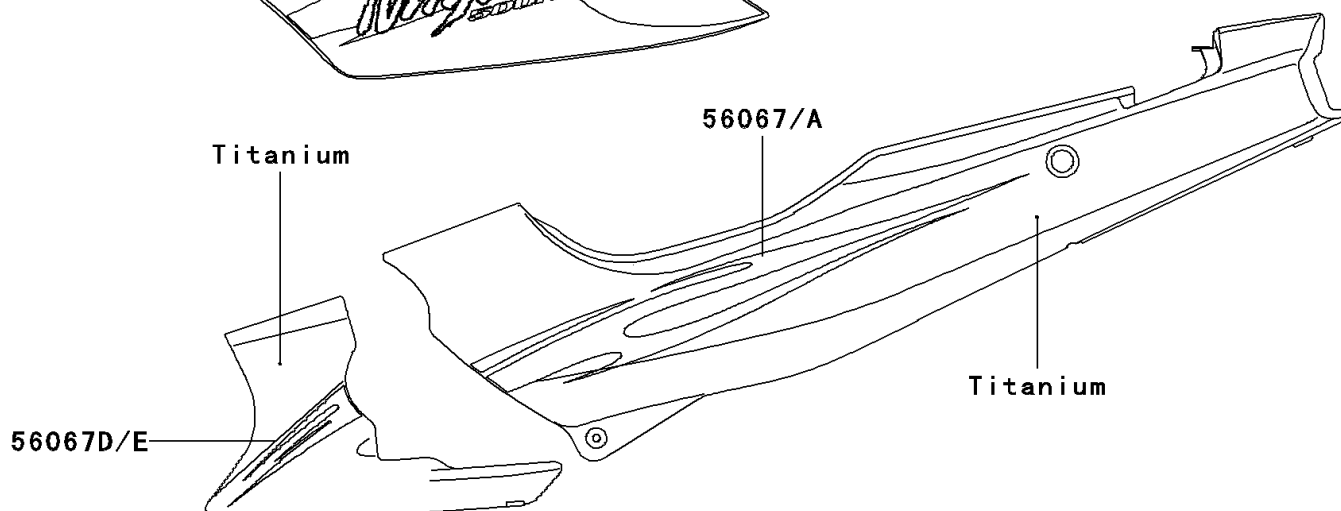

2007 Ninja® 500R PARTS DIAGRAM

Decals(Titanium)(D7F)

F2861B

2007 Ninja® 500R PARTS LIST

Decals(Titanium)(D7F)

ITEM NAME	PART NUMBER	QUANTITY
MARK,UPP COWLING,NINJA (Ref # 56052)	56052-0958	1
PATTERN,SIDE COVER,LH (Ref # 56067)	56067-1321	1
PATTERN,SIDE COVER,RH (Ref # 56067A)	56067-1322	1
PATTERN,UPP COWLING,LH (Ref # 56067B)	56067-1323	1
PATTERN,UPP COWLING,RH (Ref # 56067C)	56067-1324	1
PATTERN,LWR COWLING,LH (Ref # 56067D)	56067-1325	1
PATTERN,LWR COWLING,RH (Ref # 56067E)	56067-1326	1
PATTERN,FUEL TANK,LH (Ref # 56067F)	56067-1327	1
PATTERN,FUEL TANK,RH (Ref # 56067G)	56067-1328	1