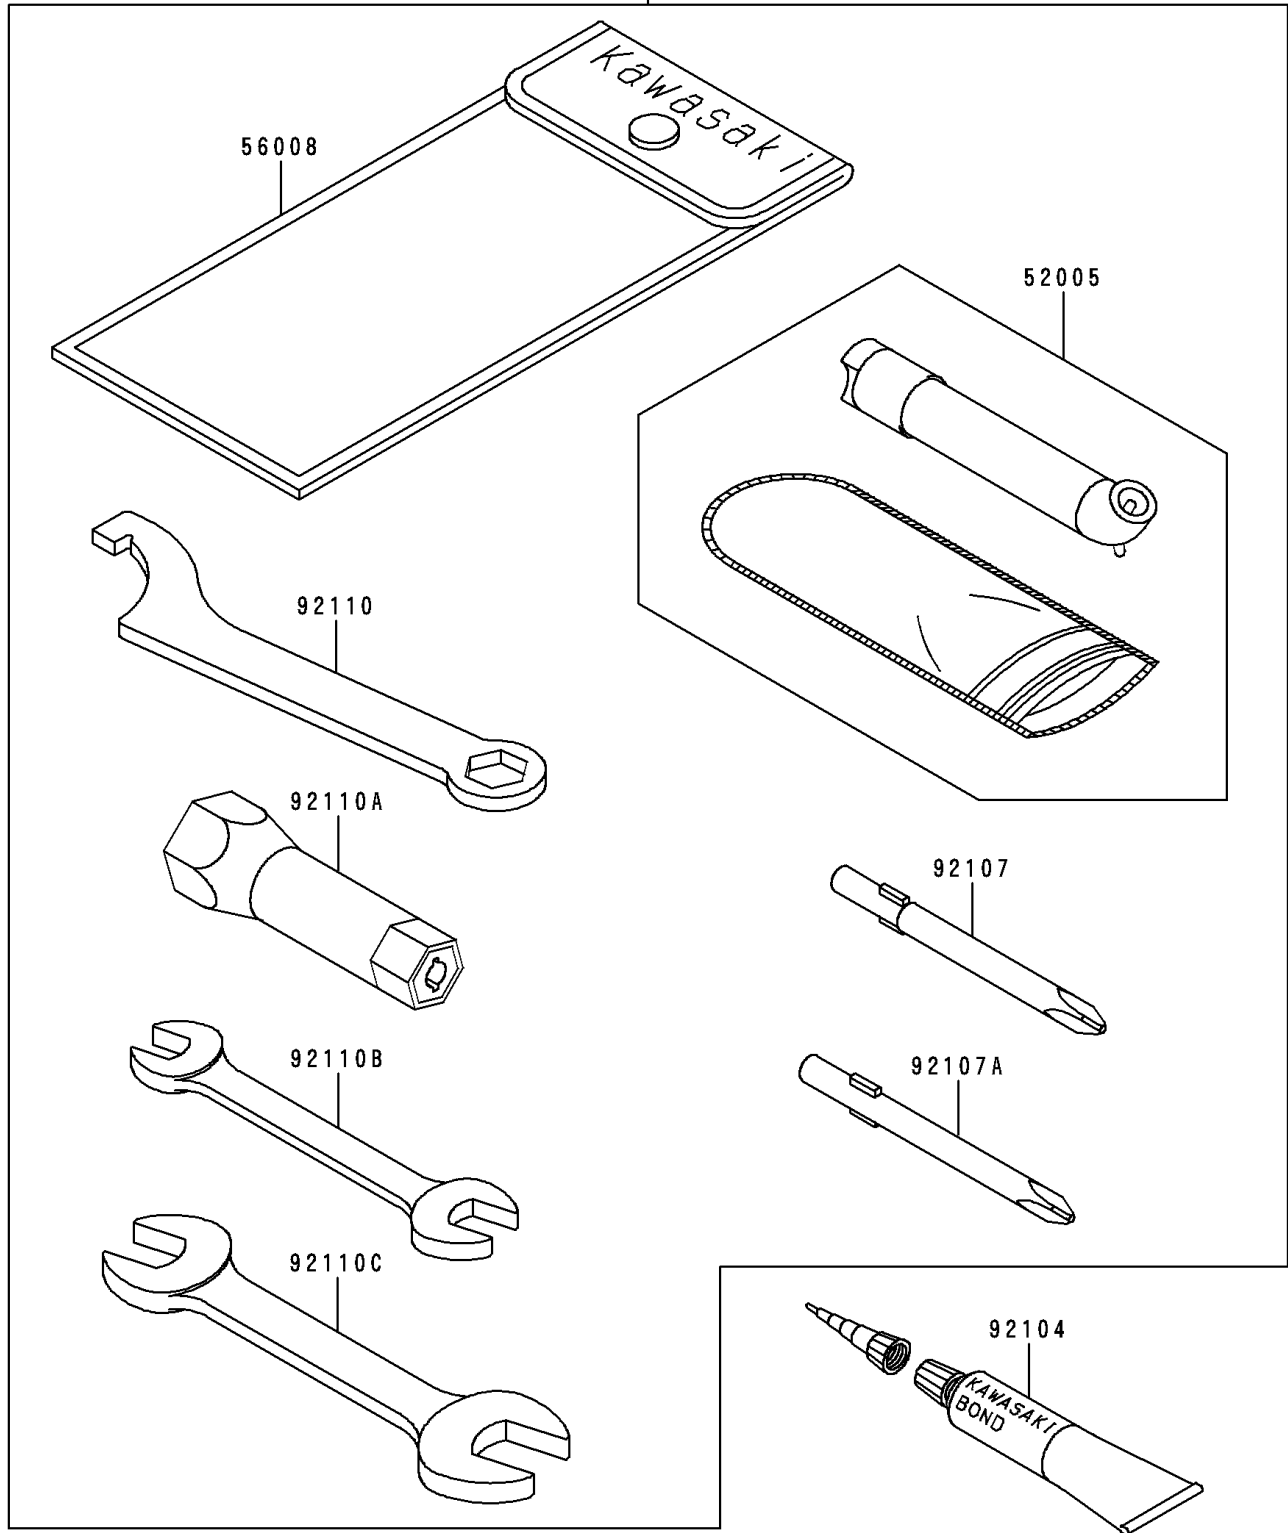

1995 Bayou 300 PARTS DIAGRAM

Owner's Tools

56007

F2810

1995 Bayou 300 PARTS LIST

Owner's Tools

ITEM NAME	PART NUMBER	QUANTITY
GAUGE,AIR (Ref # 52005)	52005-1082	1
TOOLKIT (Ref # 56007)	56007-1331	1
BAG,TOOL (Ref # 56008)	56008-1007	1
GASKET-LIQUID,TUBE,100G,SILVER (Ref # 92104)	92104-002	1
TOOL-DRIVER,#3PHILLIPS (Ref # 92107)	92107-005	1
TOOL-DRIVER,#2PHILLIPS (Ref # 92107A)	92107-1053	1
TOOL-WRENCH,HOOK&BOXEND,14MM (Ref # 92110)	92110-1040	1
TOOL-WRENCH,BOX,18MM (Ref # 92110A)	92110-1109	1
TOOL-WRENCH,OPEN END,10X12 (Ref # 92110B)	92110-1152	1
TOOL-WRENCH,OPEN END,14X17 (Ref # 92110C)	92110-1153	1