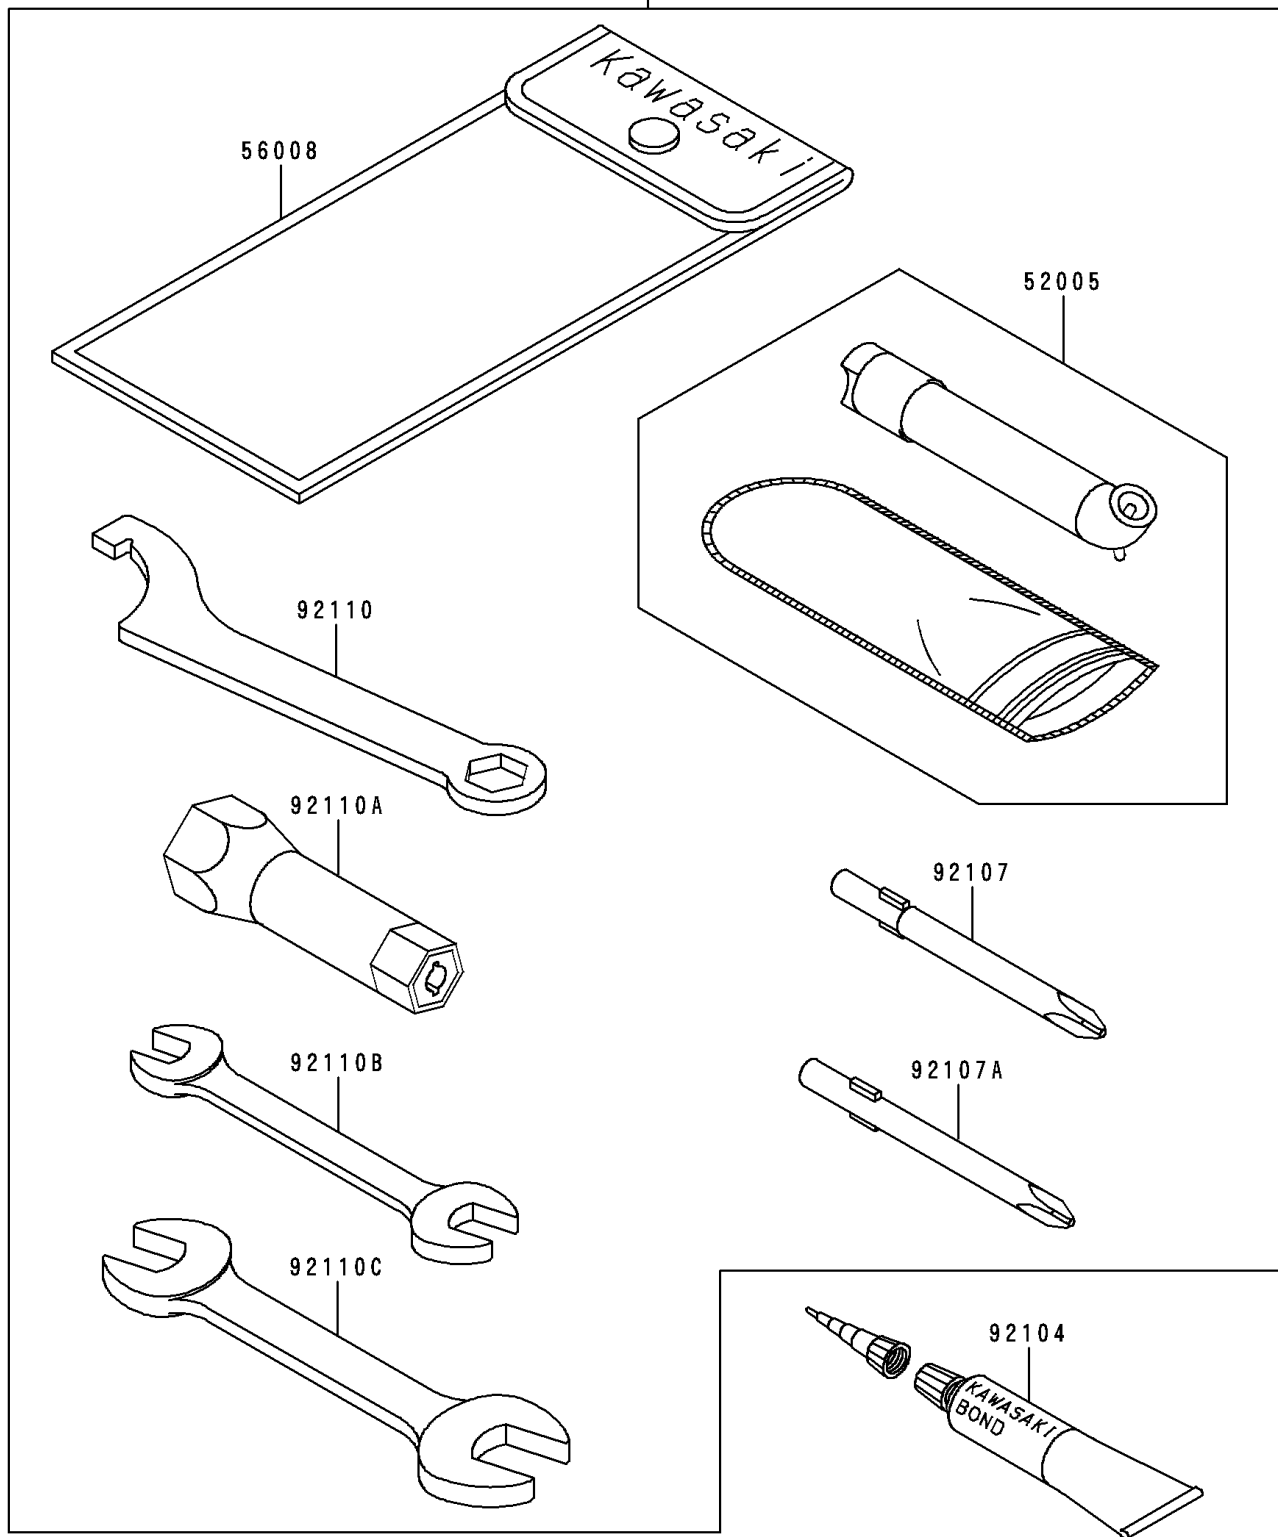

1992 Bayou 300 PARTS DIAGRAM

Owner's Tools

56007

F2810

1992 Bayou 300 PARTS LIST

Owner's Tools

ITEM NAME	PART NUMBER	QUANTITY
GAUGE,AIR (Ref # 52005)	52005-1082	1
TOOLKIT (Ref # 56007)	56007-1331	1
BAG,TOOL (Ref # 56008)	56008-1007	1
GASKET-LIQUID,TUBE,100G,SILVER (Ref # 92104)	92104-002	1
TOOL-DRIVER,#3PHILLIPS (Ref # 92107)	92107-005	1
TOOL-DRIVER,#2PHILLIPS (Ref # 92107A)	92107-1053	1
TOOL-WRENCH,HOOK&BOXEND,14MM (Ref # 92110)	92110-1040	1
TOOL-WRENCH,BOX,18MM (Ref # 92110A)	92110-1109	1
TOOL-WRENCH,OPEN END,10X12 (Ref # 92110B)	92110-1152	1
TOOL-WRENCH,OPEN END,14X17 (Ref # 92110C)	92110-1153	1