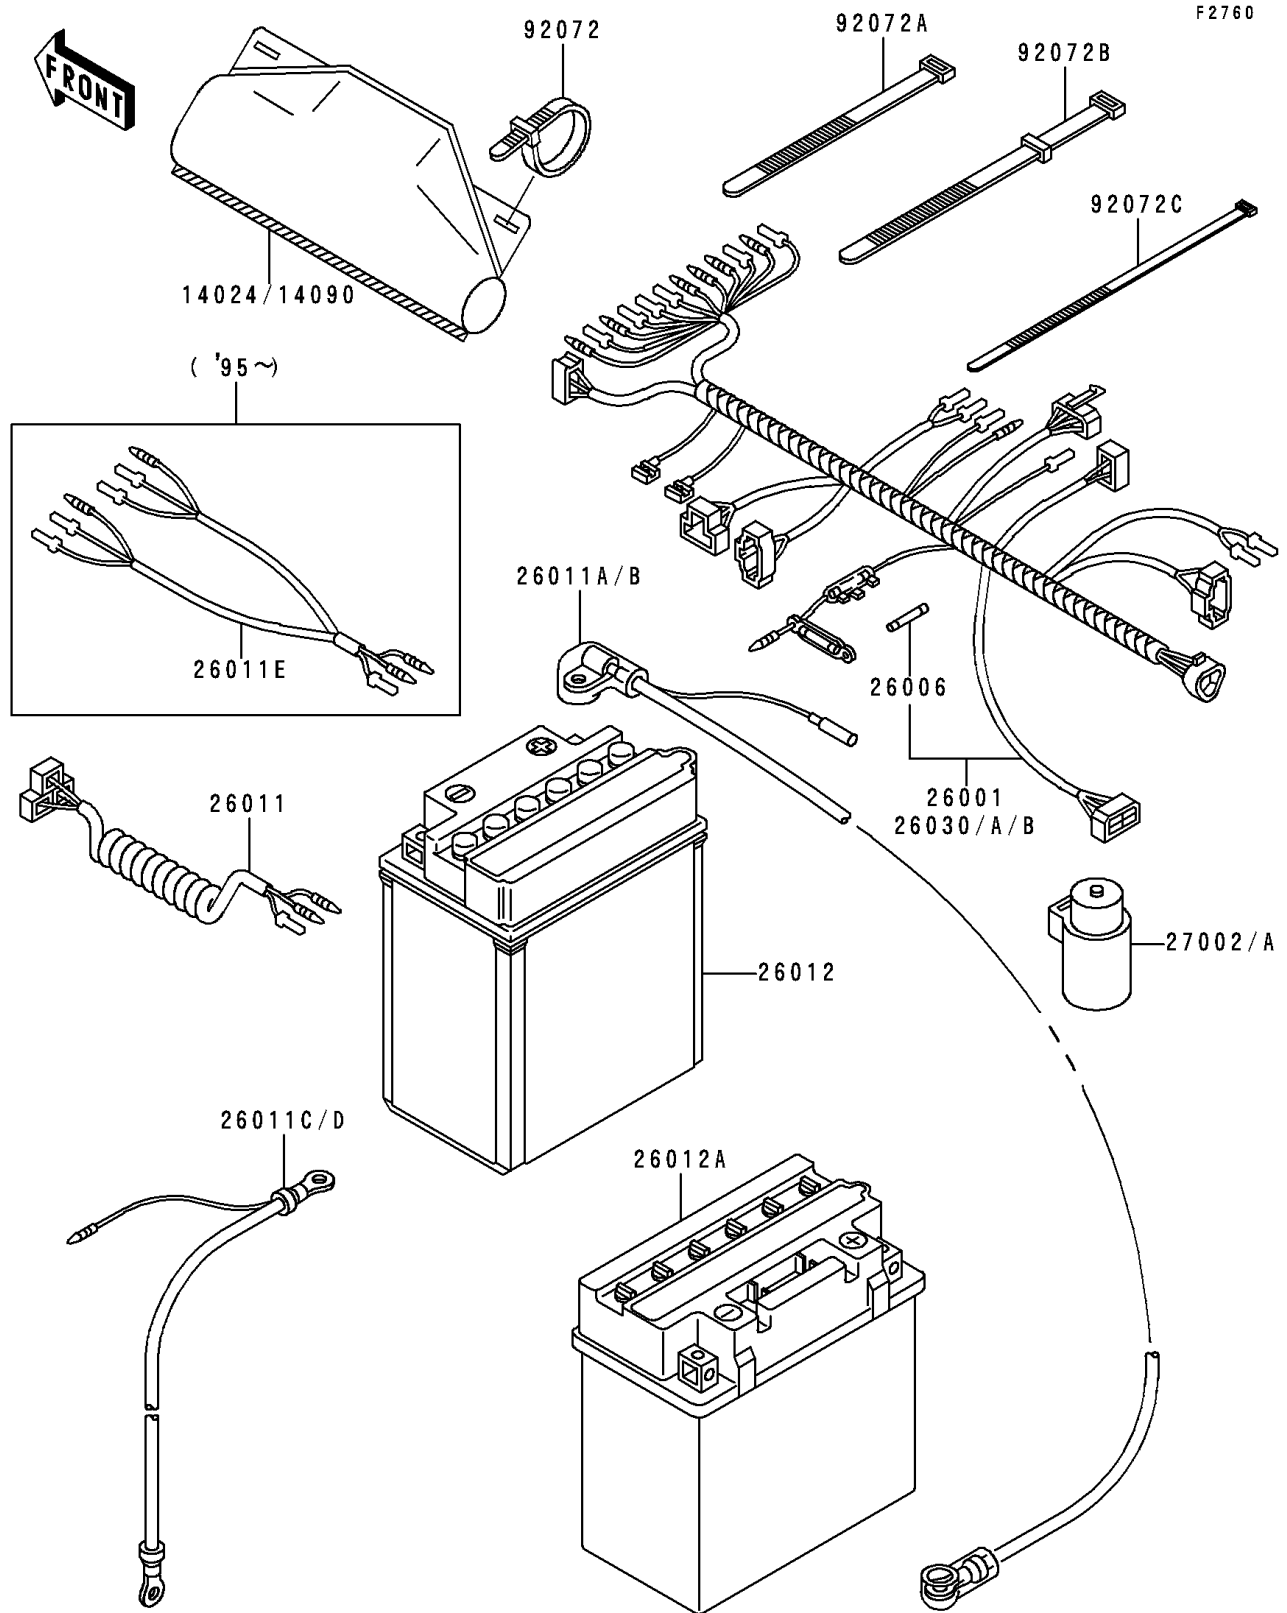

1995 Bayou 300 PARTS DIAGRAM

Chassis Electrical Equipment

1995 Bayou 300 PARTS LIST

Chassis Electrical Equipment

ITEM NAME	PART NUMBER	QUANTITY
COVER,COUPLER (Ref # 14024)	14024-1624	1
FUSE,30A,L=30 (Ref # 26006)	26006-1059	1
WIRE-LEAD,HEAD LAMP (Ref # 26011E)	26011-1605	1
RELAY-ASSY (Ref # 27002)	27002-1051	1
BAND,L=123 (Ref # 92072)	92072-030	1
BAND,L=149 (Ref # 92072A)	92072-031	1
BAND,L=186 (Ref # 92072B)	92072-056	1
BAND,L=188 (Ref # 92072C)	92072-1239	1
HARNESS,MAIN (Ref # 26001)	26001-1937	1
WIRE-LEAD,BATTERY(+) (Ref # 26011A)	26011-1544	1
WIRE-LEAD,BATTERY(+) (Ref # 26011B)	26011-1545	1
WIRE-LEAD,BATTERY(-) (Ref # 26011C)	26011-1559	1
WIRE-LEAD,BATTERY(-) (Ref # 26011D)	26011-1560	1
BATTERY,12V 14AH,YB14A-A2 (Ref # 26012)	26012-1146	1
BATTERY,YB16CL-B,12V 19AH (Ref # 26012A)	26012-1273	1
HARNESS,MAIN (Ref # 26030)	26030-1063	1