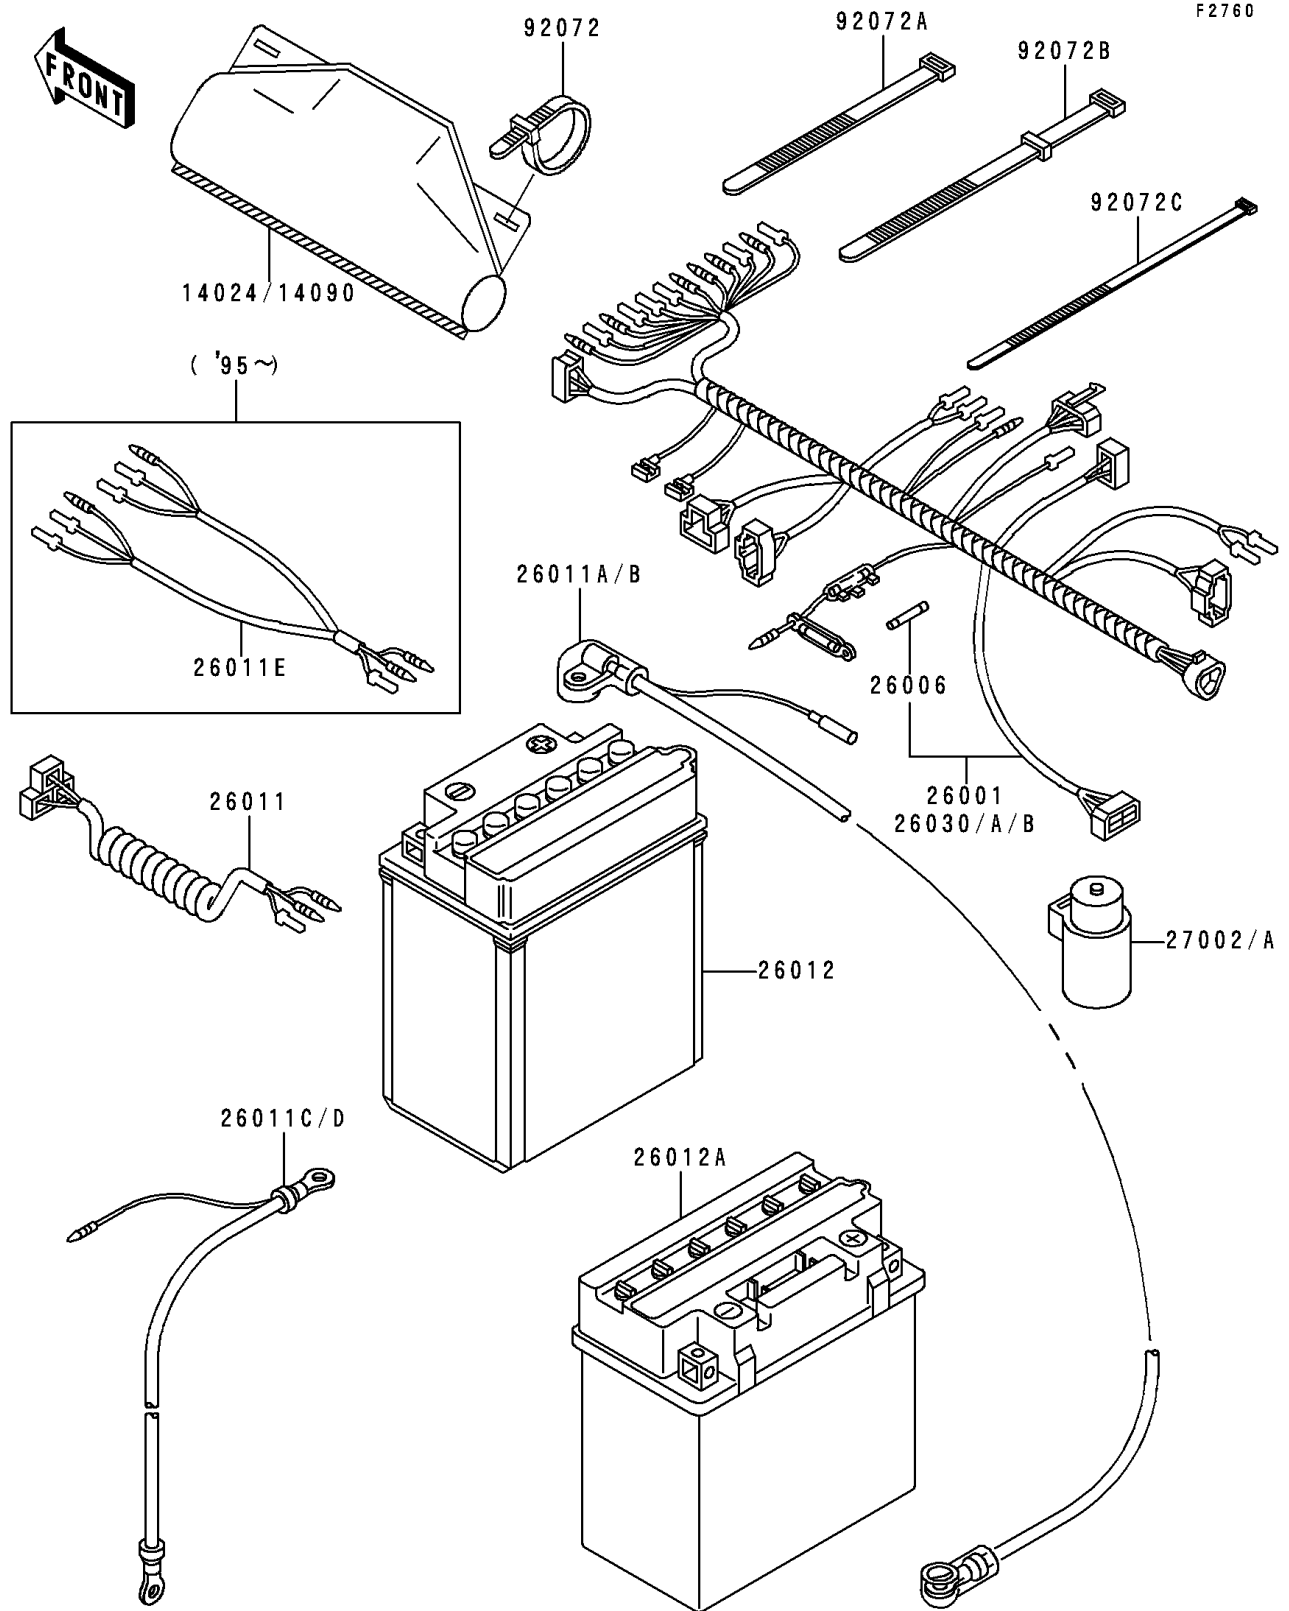

1993 Bayou 300 PARTS DIAGRAM

Chassis Electrical Equipment

1993 Bayou 300 PARTS LIST

Chassis Electrical Equipment

ITEM NAME	PART NUMBER	QUANTITY
COVER,COUPLER (Ref # 14024)	14024-1624	1
FUSE,30A,L=30 (Ref # 26006)	26006-1059	2
WIRE-LEAD,HEAD LAMP (Ref # 26011)	26011-1405	1
RELAY-ASSY (Ref # 27002)	27002-1051	1
BAND,L=123 (Ref # 92072)	92072-030	3
BAND,L=149 (Ref # 92072A)	92072-031	2
BAND,L=186 (Ref # 92072B)	92072-056	2
BAND,L=188 (Ref # 92072C)	92072-1239	10
HARNESS,MAIN (Ref # 26001)	26001-1937	1
WIRE-LEAD,BATTERY(+) (Ref # 26011A)	26011-1544	1
WIRE-LEAD,BATTERY(+) (Ref # 26011B)	26011-1545	1
WIRE-LEAD,BATTERY(-) (Ref # 26011C)	26011-1559	1
WIRE-LEAD,BATTERY(-) (Ref # 26011D)	26011-1560	1
BATTERY,12V 14AH,YB14A-A2 (Ref # 26012)	26012-1146	1
BATTERY,YB16CL-B,12V 19AH (Ref # 26012A)	26012-1273	1
HARNESS,MAIN (Ref # 26030)	26030-1063	1