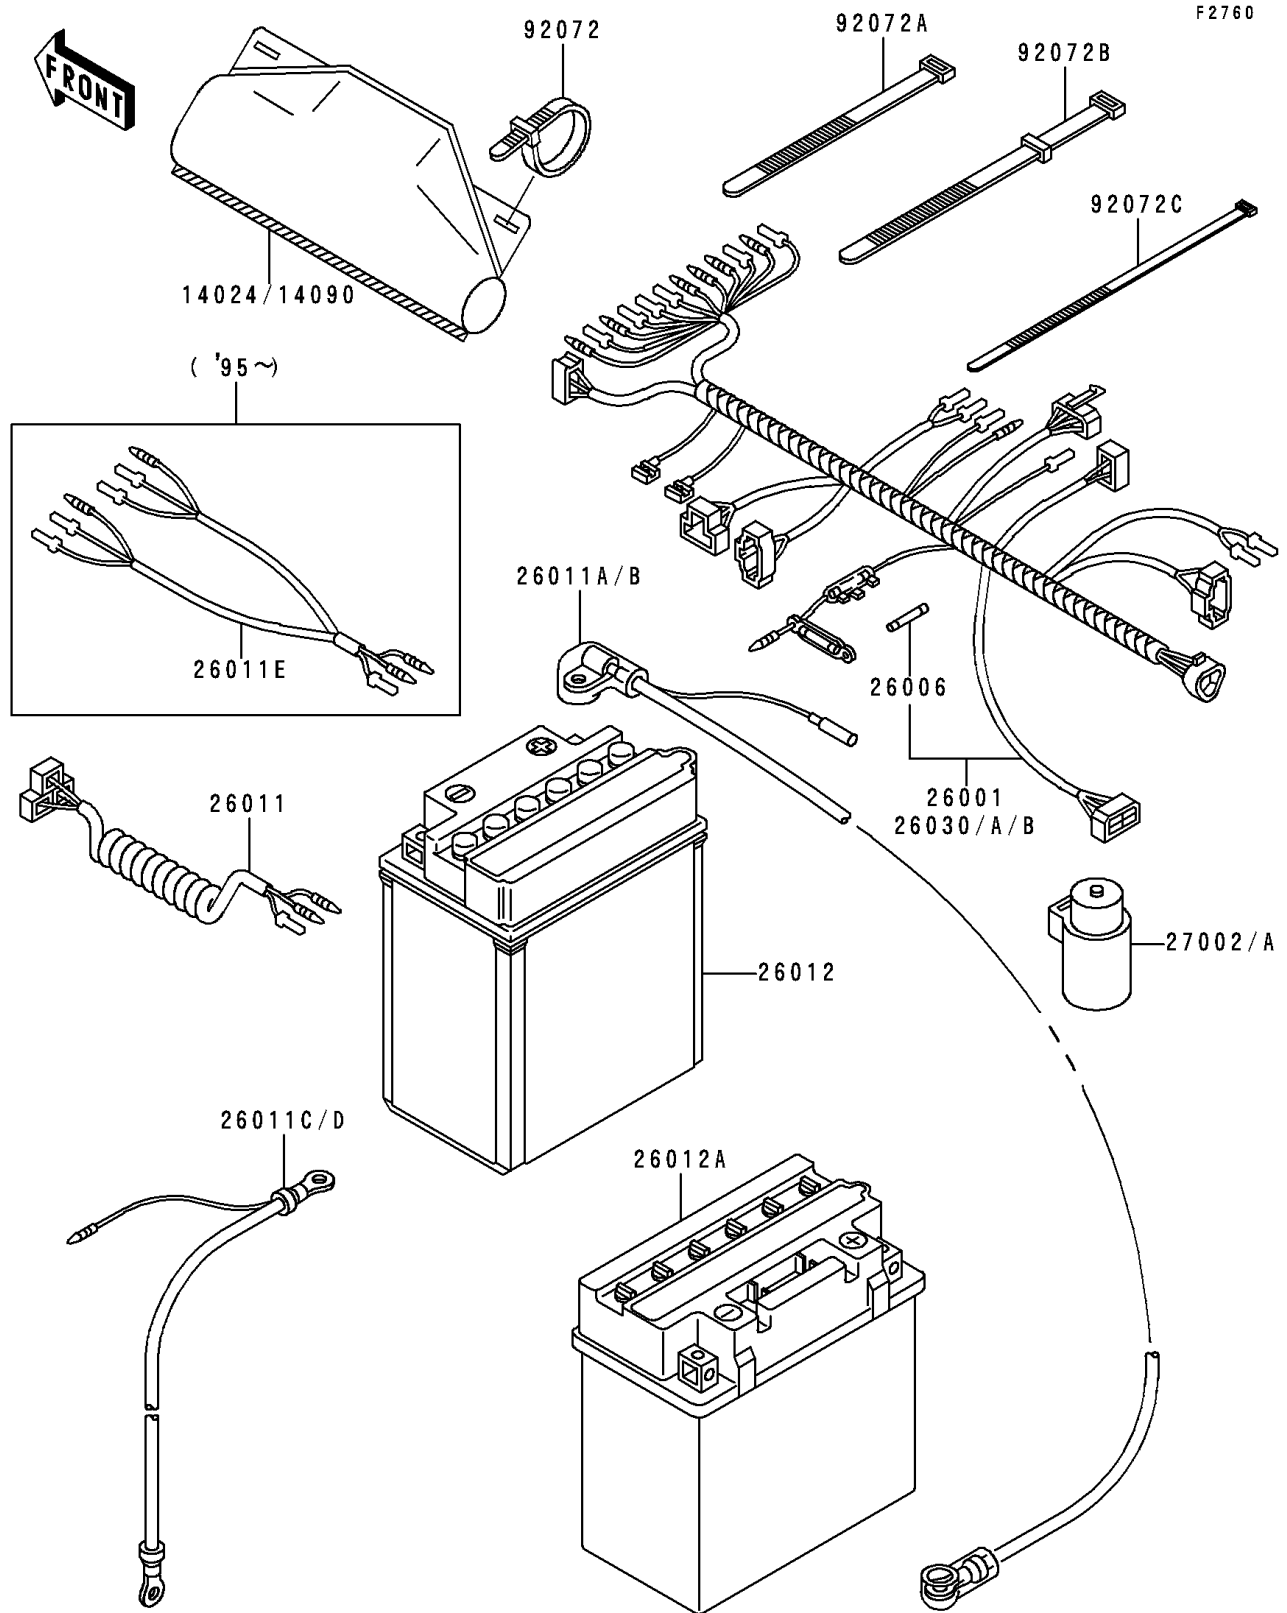

## 1992 Bayou 300 PARTS DIAGRAM

Chassis Electrical Equipment

## 1992 Bayou 300 PARTS LIST

Chassis Electrical Equipment

ITEM NAME	PART NUMBER	QUANTITY
COVER,COUPLER (Ref # 14024)	14024-1624	1
FUSE,30A,L=30 (Ref # 26006)	26006-1059	1
WIRE-LEAD,HEAD LAMP (Ref # 26011)	26011-1405	1
RELAY-ASSY (Ref # 27002)	27002-1051	1
BAND,L=123 (Ref # 92072)	92072-030	1
BAND,L=149 (Ref # 92072A)	92072-031	1
BAND,L=186 (Ref # 92072B)	92072-056	1
BAND,L=188 (Ref # 92072C)	92072-1239	1
HARNESS,MAIN (Ref # 26001)	26001-1937	1
WIRE-LEAD,BATTERY(+) (Ref # 26011A)	26011-1544	1
WIRE-LEAD,BATTERY(+) (Ref # 26011B)	26011-1545	1
WIRE-LEAD,BATTERY(-) (Ref # 26011C)	26011-1559	1
WIRE-LEAD,BATTERY(-) (Ref # 26011D)	26011-1560	1
BATTERY,12V 14AH,YB14A-A2 (Ref # 26012)	26012-1146	1
BATTERY,YB16CL-B,12V 19AH (Ref # 26012A)	26012-1273	1
HARNESS,MAIN (Ref # 26030)	26030-1063	1