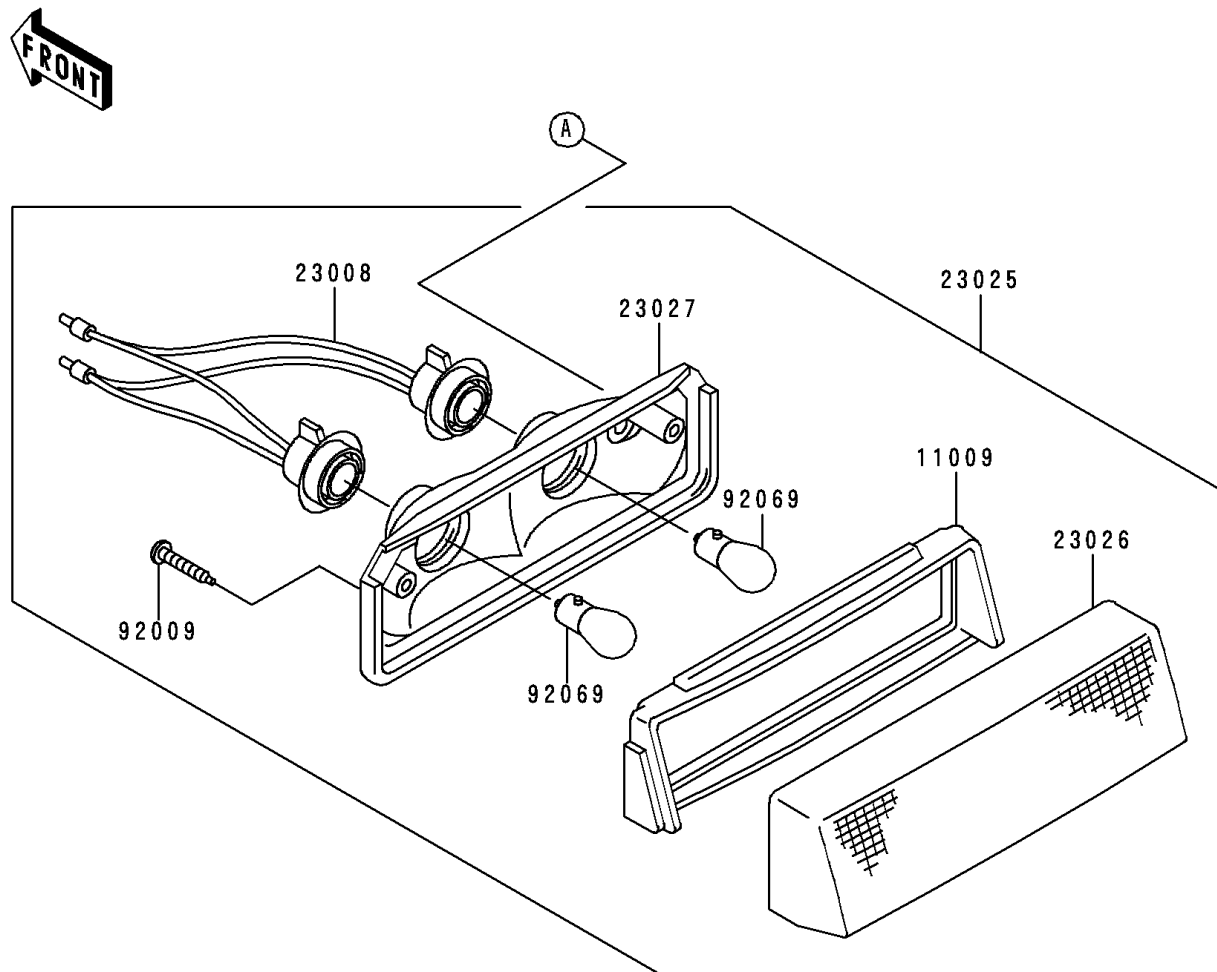

1995 Bayou 300 PARTS DIAGRAM

Taillight(s)

F2720

1995 Bayou 300 PARTS LIST

Taillight(s)

ITEM NAME	PART NUMBER	QUANTITY
BOLT-UPSET-WS (Ref # 180)	180D0612	1
BOLT-UPSET-WS (Ref # 180A)	180D0620	1
GASKET,TAIL LAMP (Ref # 11009)	11009-1404	1
BRACKET,TAIL LAMP (Ref # 11044)	11044-1367	1
SOCKET-ASSY,TAIL LAMP (Ref # 23008)	23008-1243	1
LAMP-TAIL (Ref # 23025)	23025-1113	1
LENS,TAIL LAMP (Ref # 23026)	23026-1056	1
BODY-COMP-TAIL LAMP (Ref # 23027)	23027-1064	1
SCREW,TAPPING,4X30 (Ref # 92009)	92009-1056	1
COLLAR,L=11.1 (Ref # 92027)	92027-194	1
BULB,12V 8W (Ref # 92069)	92069-1012	1
DAMPER (Ref # 92075)	92075-277	1