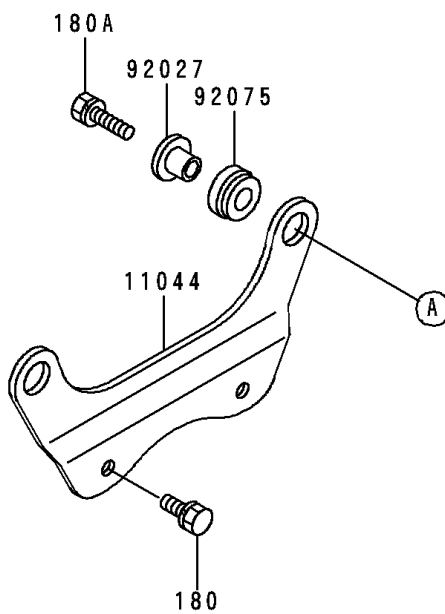

1995 Bayou 300 PARTS DIAGRAM

Taillight(s)

F2720

1995 Bayou 300 PARTS LIST

Taillight(s)

ITEM NAME	PART NUMBER	QUANTITY
BOLT-UPSET-WS (Ref # 180)	180D0612	1
BOLT-UPSET-WS (Ref # 180A)	180D0620	1
GASKET,TAIL LAMP (Ref # 11009)	11009-1404	1
BRACKET,TAIL LAMP (Ref # 11044)	11044-1367	1
SOCKET-ASSY,TAIL LAMP (Ref # 23008)	23008-1243	1
LAMP-TAIL (Ref # 23025)	23025-1113	1
LENS,TAIL LAMP (Ref # 23026)	23026-1056	1
BODY-COMP-TAIL LAMP (Ref # 23027)	23027-1064	1
SCREW,TAPPING,4X30 (Ref # 92009)	92009-1056	1
COLLAR,L=11.1 (Ref # 92027)	92027-194	1
BULB,12V 8W (Ref # 92069)	92069-1012	1
DAMPER (Ref # 92075)	92075-277	1