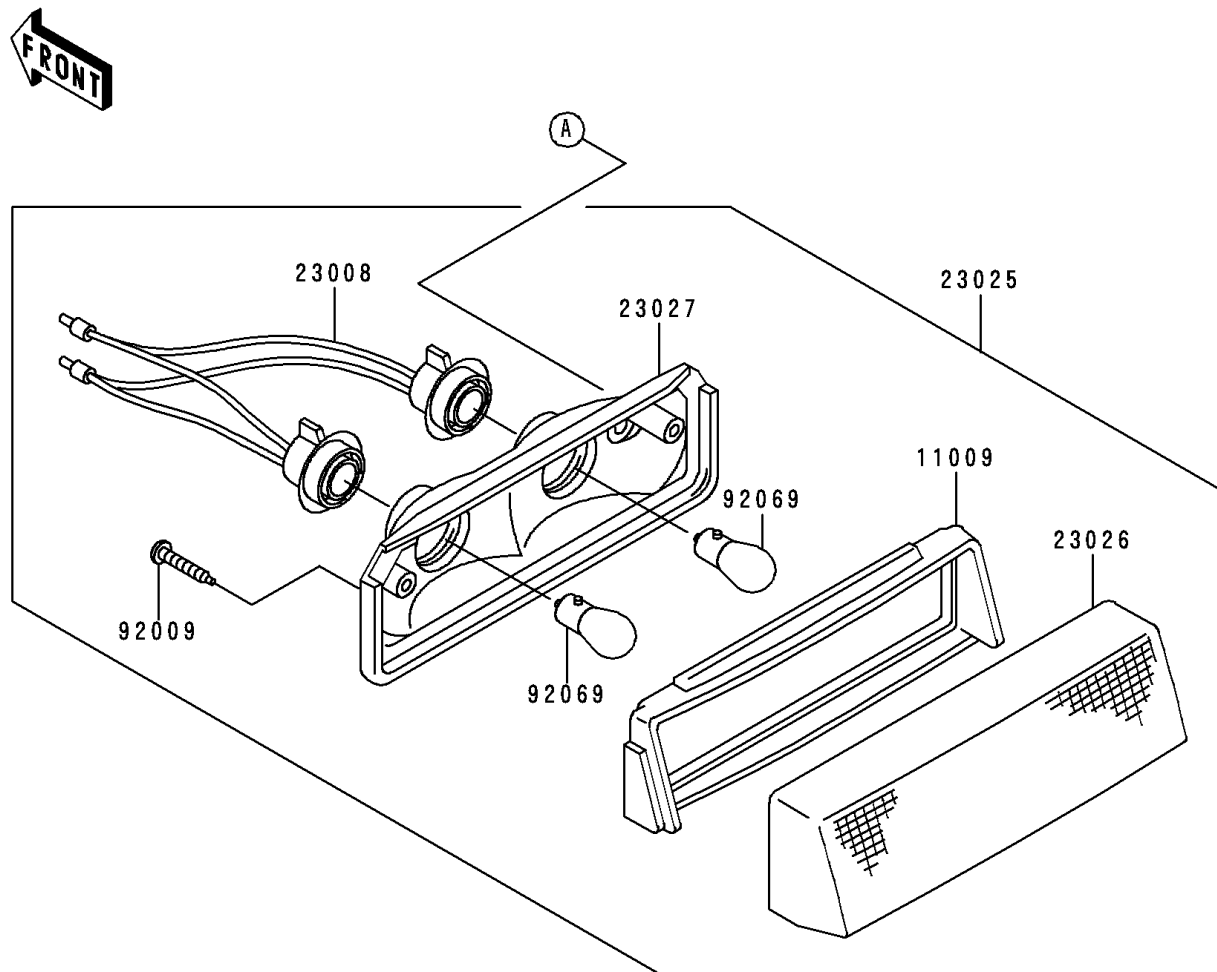

1992 Bayou 300 PARTS DIAGRAM

Taillight(s)

F2720

1992 Bayou 300 PARTS LIST

Taillight(s)

ITEM NAME	PART NUMBER	QUANTITY
BOLT-UPSET-WS (Ref # 180)	180D0612	1
BOLT-UPSET-WS (Ref # 180A)	180D0620	1
GASKET,TAIL LAMP (Ref # 11009)	11009-1404	1
BRACKET,TAIL LAMP (Ref # 11044)	11044-1367	1
SOCKET-ASSY,TAIL LAMP (Ref # 23008)	23008-1243	1
LAMP-TAIL (Ref # 23025)	23025-1113	1
LENS,TAIL LAMP (Ref # 23026)	23026-1056	1
BODY-COMP-TAIL LAMP (Ref # 23027)	23027-1064	1
SCREW,TAPPING,4X30 (Ref # 92009)	92009-1056	1
COLLAR,L=11.1 (Ref # 92027)	92027-194	1
BULB,12V 8W (Ref # 92069)	92069-1012	1
DAMPER (Ref # 92075)	92075-277	1