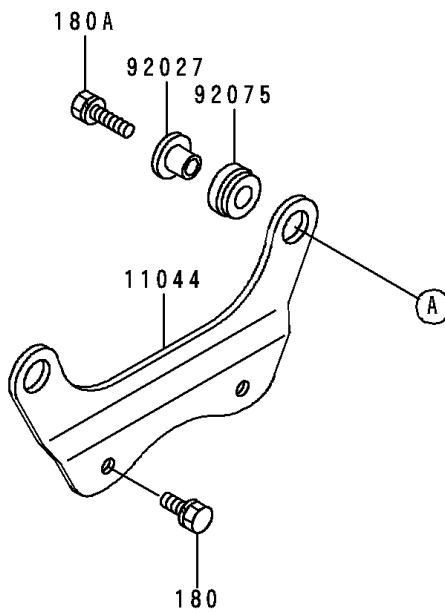

1992 Bayou 300 PARTS DIAGRAM

Taillight(s)

F2720

1992 Bayou 300 PARTS LIST

Taillight(s)

ITEM NAME	PART NUMBER	QUANTITY
BOLT-UPSET-WS (Ref # 180)	180D0612	1
BOLT-UPSET-WS (Ref # 180A)	180D0620	1
GASKET,TAIL LAMP (Ref # 11009)	11009-1404	1
BRACKET,TAIL LAMP (Ref # 11044)	11044-1367	1
SOCKET-ASSY,TAIL LAMP (Ref # 23008)	23008-1243	1
LAMP-TAIL (Ref # 23025)	23025-1113	1
LENS,TAIL LAMP (Ref # 23026)	23026-1056	1
BODY-COMP-TAIL LAMP (Ref # 23027)	23027-1064	1
SCREW,TAPPING,4X30 (Ref # 92009)	92009-1056	1
COLLAR,L=11.1 (Ref # 92027)	92027-194	1
BULB,12V 8W (Ref # 92069)	92069-1012	1
DAMPER (Ref # 92075)	92075-277	1