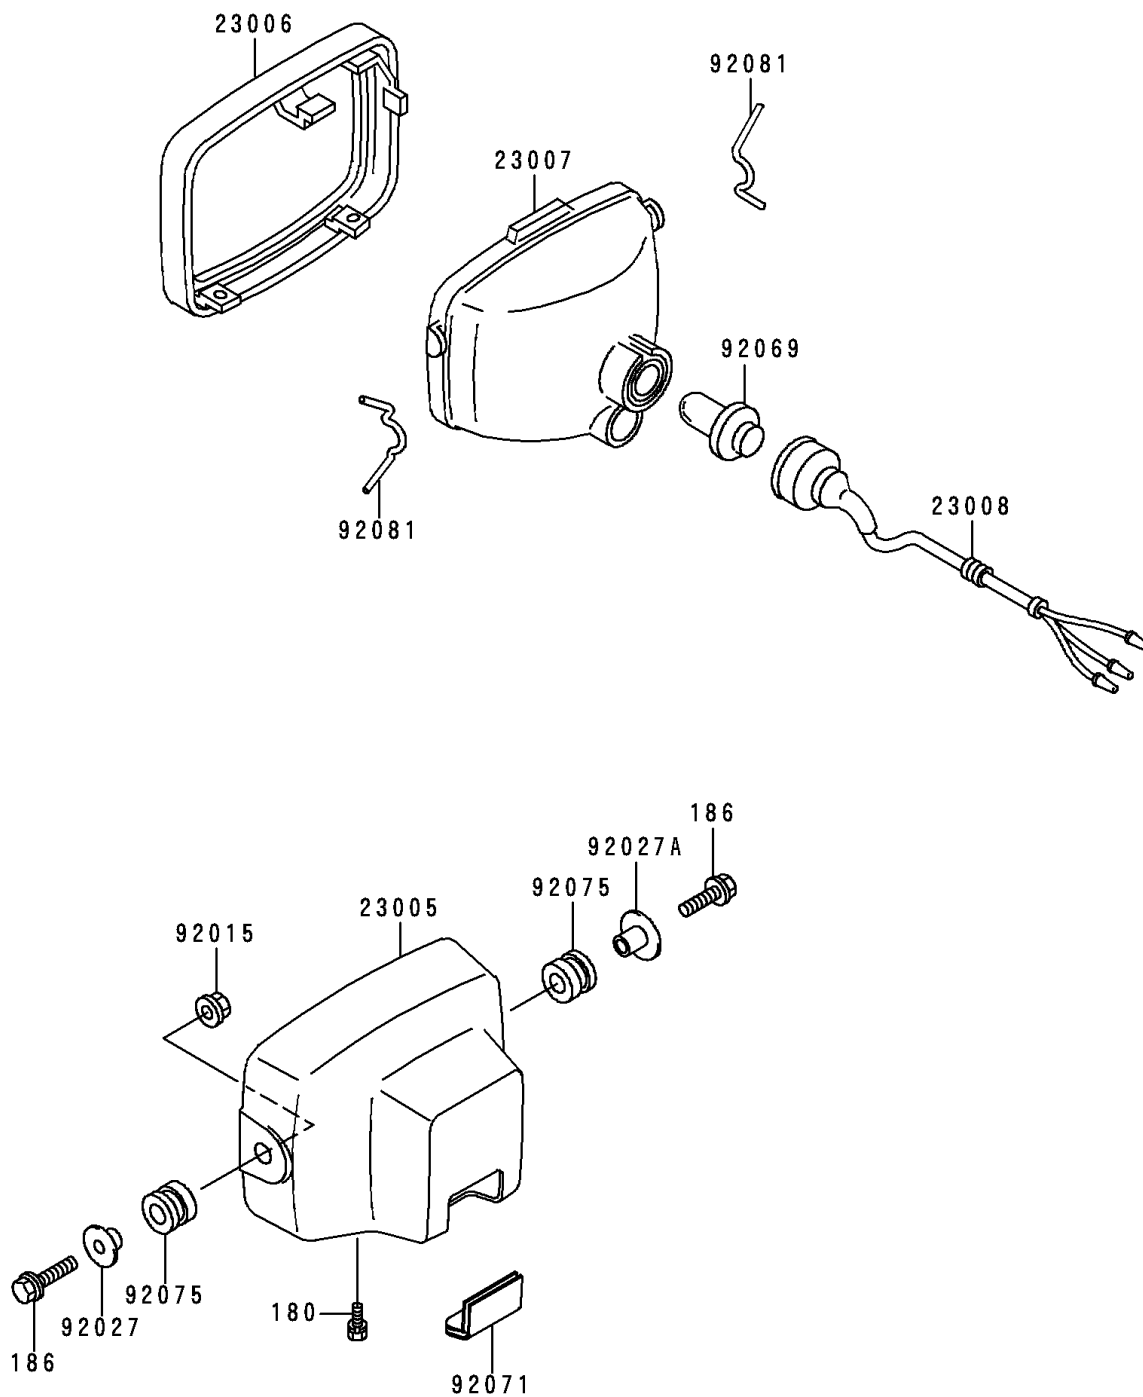

1995 Bayou 300 PARTS DIAGRAM

Headlight(s)(KLF300-B8/B9)

F2710A

1995 Bayou 300 PARTS LIST

Headlight(s)(KLF300-B8/B9)

ITEM NAME	PART NUMBER	QUANTITY
BOLT-UPSET-WS (Ref # 180)	180C0512	1
BOLT-UPSET-WP (Ref # 186)	186B0630	1
BODY-COMP-HEAD LAMP,BLACK (Ref # 23005)	23005-1018-6Z	1
RIM-LAMP (Ref # 23006)	23006-1058	1
LENS-COMP,HEAD LAMP (Ref # 23007)	23007-1274	1
SOCKET-ASSY,HEAD LAMP (Ref # 23008)	23008-1357	1
NUT,FLANGED,6MM (Ref # 92015)	92015-1367	1
COLLAR,L=9.6 (Ref # 92027)	92027-1045	1
COLLAR,L=13.1 (Ref # 92027A)	92027-251	1
BULB,12V 25/25W (Ref # 92069)	92069-1010	1
GROMMET,HEAD LAMP (Ref # 92071)	92071-1205	1
DAMPER (Ref # 92075)	92075-277	1
SPRING (Ref # 92081)	92081-1421	1