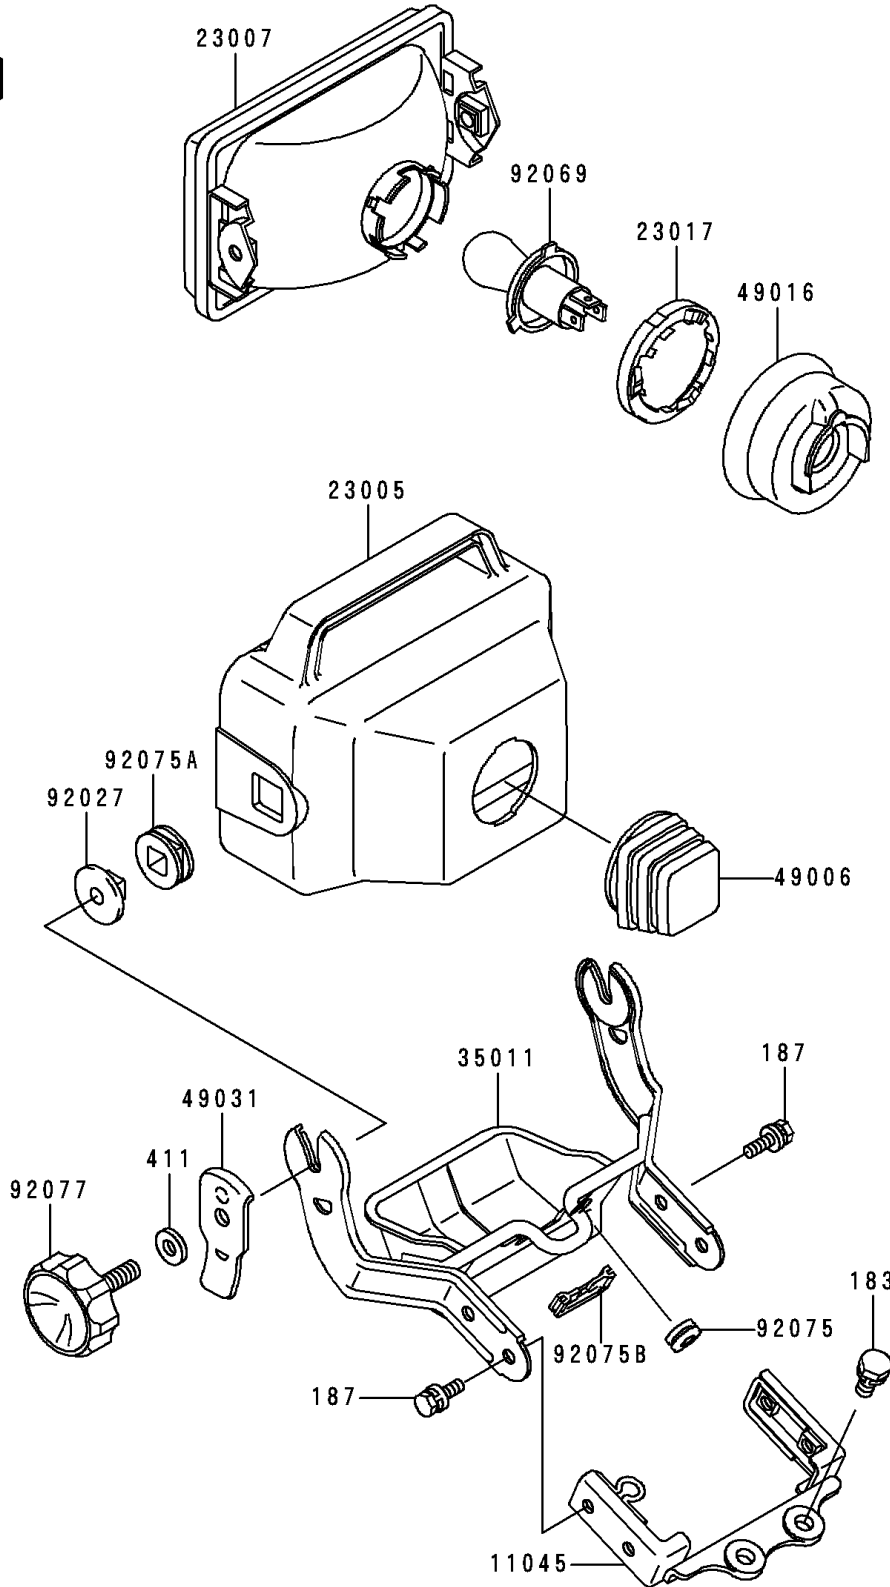

1992 Bayou 300 PARTS DIAGRAM

Headlight(s)(KLF300-B5/B6/B7)

F2710

1992 Bayou 300 PARTS LIST

Headlight(s)(KLF300-B5/B6/B7)

ITEM NAME	PART NUMBER	QUANTITY
BOLT-UPSET-WS-SMALL (Ref # 183)	183J0814	1
BOLT-UPSET-WSP (Ref # 187)	187C0614	1
WASHER-PLAIN,8MM,BLACK (Ref # 411)	411F0800	1
BRACKET,HEAD LAMP (Ref # 11045)	11045-1924	1
BODY-COMP-HEAD LAMP,BLACK (Ref # 23005)	23005-1064-6Z	1
LENS-COMP,HEAD LAMP (Ref # 23007)	23007-1138	1
SOCKET,BULB (Ref # 23017)	23017-1051	1
STAY,HEAD LAMP (Ref # 35011)	35011-1413	1
BOOT,HEAD LAMP BODY (Ref # 49006)	49006-1172	1
COVER-SEAL,BULB SOCKET (Ref # 49016)	49016-1111	1
LATCH,HEAD LAMP (Ref # 49031)	49031-1052	1
COLLAR,L=11.9 (Ref # 92027)	92027-1938	1
BULB,12V 65/60W (Ref # 92069)	92069-1069	1
DAMPER,HEAD LAMP HOLDER (Ref # 92075)	92075-1482	1
DAMPER,HEAD LAMP FITTING (Ref # 92075A)	92075-1768	1
DAMPER (Ref # 92075B)	92075-1881	1
KNOB,HEAD LAMP (Ref # 92077)	92077-1060	1