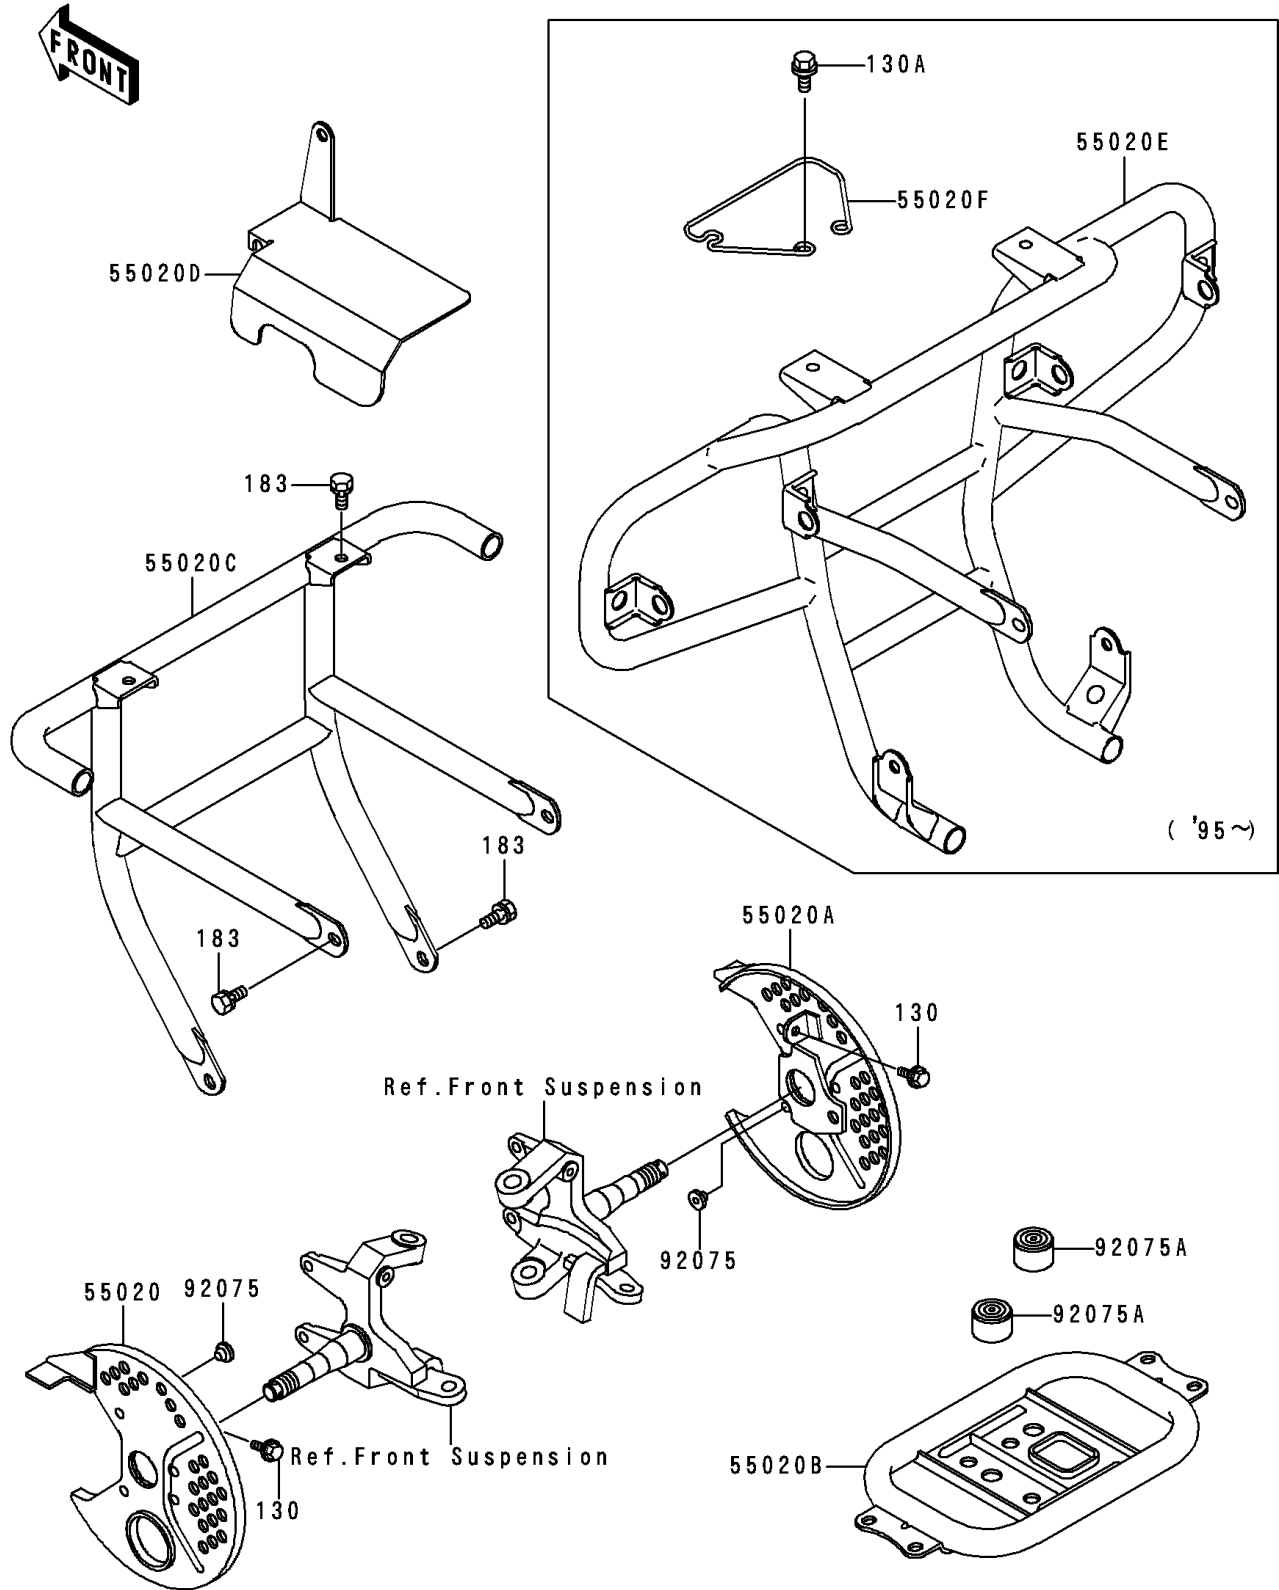

1992 Bayou 300 PARTS DIAGRAM

Guard(s)

F2680

1992 Bayou 300 PARTS LIST

Guard(s)

ITEM NAME	PART NUMBER	QUANTITY
BOLT-FLANGED,6X10 (Ref # 130)	130B0610	1
BOLT-UPSET-WS-SMALL (Ref # 183)	183J0816	1
GUARD,FRONT HUB,INNER,LH (Ref # 55020)	55020-1223	1
GUARD,FRONT HUB,INNER,RH (Ref # 55020A)	55020-1224	1
GUARD,ENGINE (Ref # 55020B)	55020-1242	1
GUARD,FR (Ref # 55020C)	55020-1281	1
DAMPER,INNER (Ref # 92075)	92075-1822	1
DAMPER (Ref # 92075A)	92075-1896	1