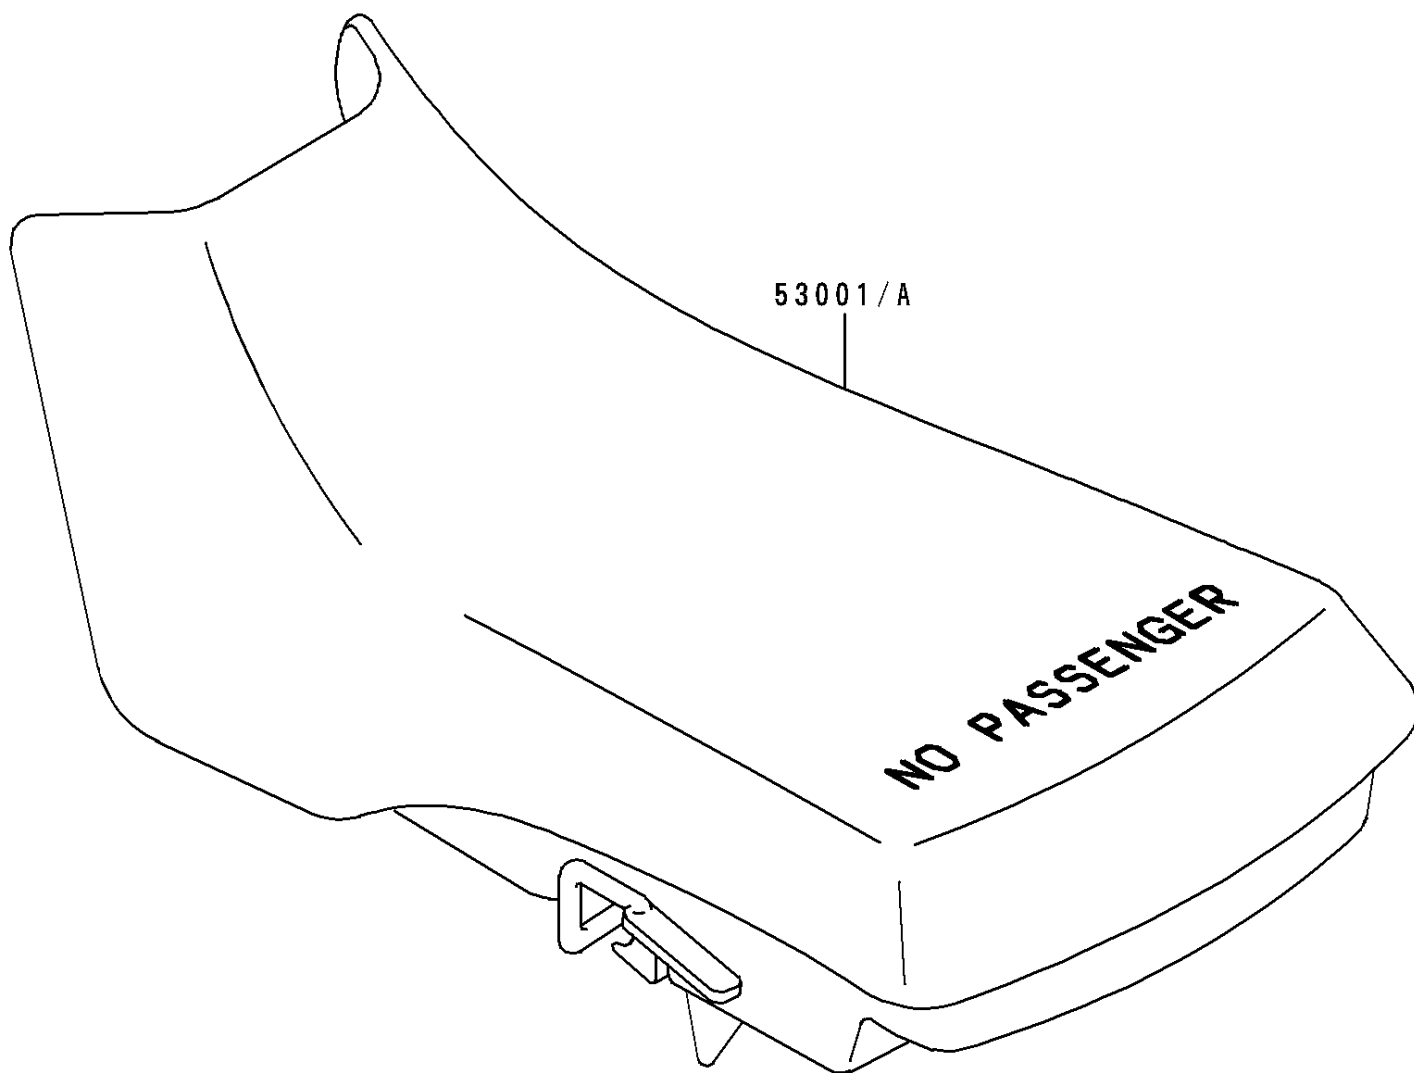

1992 Bayou 300 PARTS DIAGRAM

Seat

F2510

1992 Bayou 300 PARTS LIST

Seat

ITEM NAME	PART NUMBER	QUANTITY
SEAT-ASSY,BLACK (Ref # 53001A)	53001-1528-MA	1