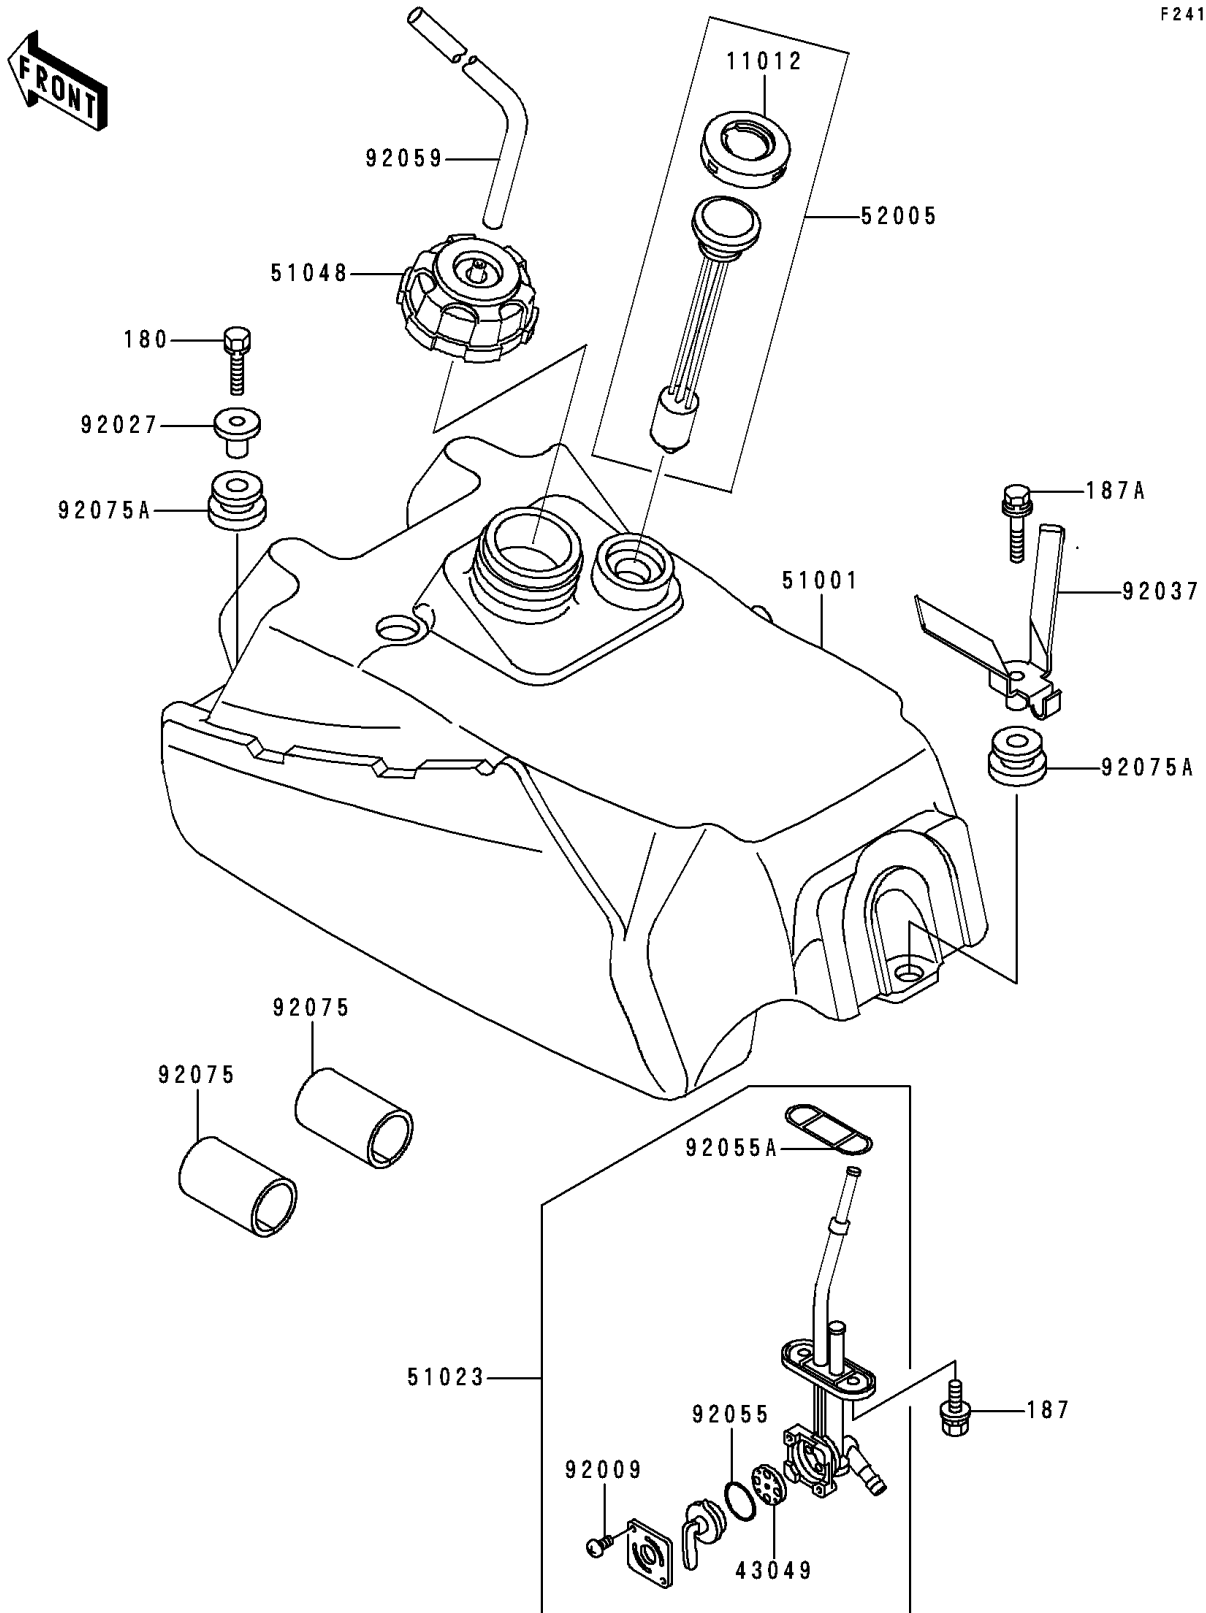

1995 Bayou 300 PARTS DIAGRAM

Fuel Tank

F2410

1995 Bayou 300 PARTS LIST

Fuel Tank

ITEM NAME	PART NUMBER	QUANTITY
BOLT-UPSET-WS,6X25 (Ref # 180)	180D0625	1
BOLT-UPSET-WSP (Ref # 187)	187B0614	1
BOLT-UPSET-WSP (Ref # 187A)	187D0630	1
CAP,FUEL GAUGE (Ref # 11012)	11012-1627	1
PACKING,FUEL TAP LEVER (Ref # 43049)	43049-1017	1
TANK-COMP-FUEL (Ref # 51001)	51001-1278	1
TAP-ASSY,FUEL (Ref # 51023)	51023-1144	1
CAP-ASSY-TANK,FUEL (Ref # 51048)	51048-1092	1
GAUGE,FUEL (Ref # 52005)	52005-1092	1
SCREW,3X5 (Ref # 92009)	92009-1123	1
COLLAR,L=16.1 (Ref # 92027)	92027-1847	1
CLAMP,HOSE (Ref # 92037)	92037-1982	1
RING-O,FUEL TAP LEVER (Ref # 92055)	92055-1111	1
RING-O,FUEL TAP PACKING (Ref # 92055A)	92055-1348	1
TUBE,5X9X470 (Ref # 92059)	92059-1890	1
DAMPER,FUEL TANK,FR,UNDER (Ref # 92075)	92075-1369	1
DAMPER (Ref # 92075A)	92075-1787	1