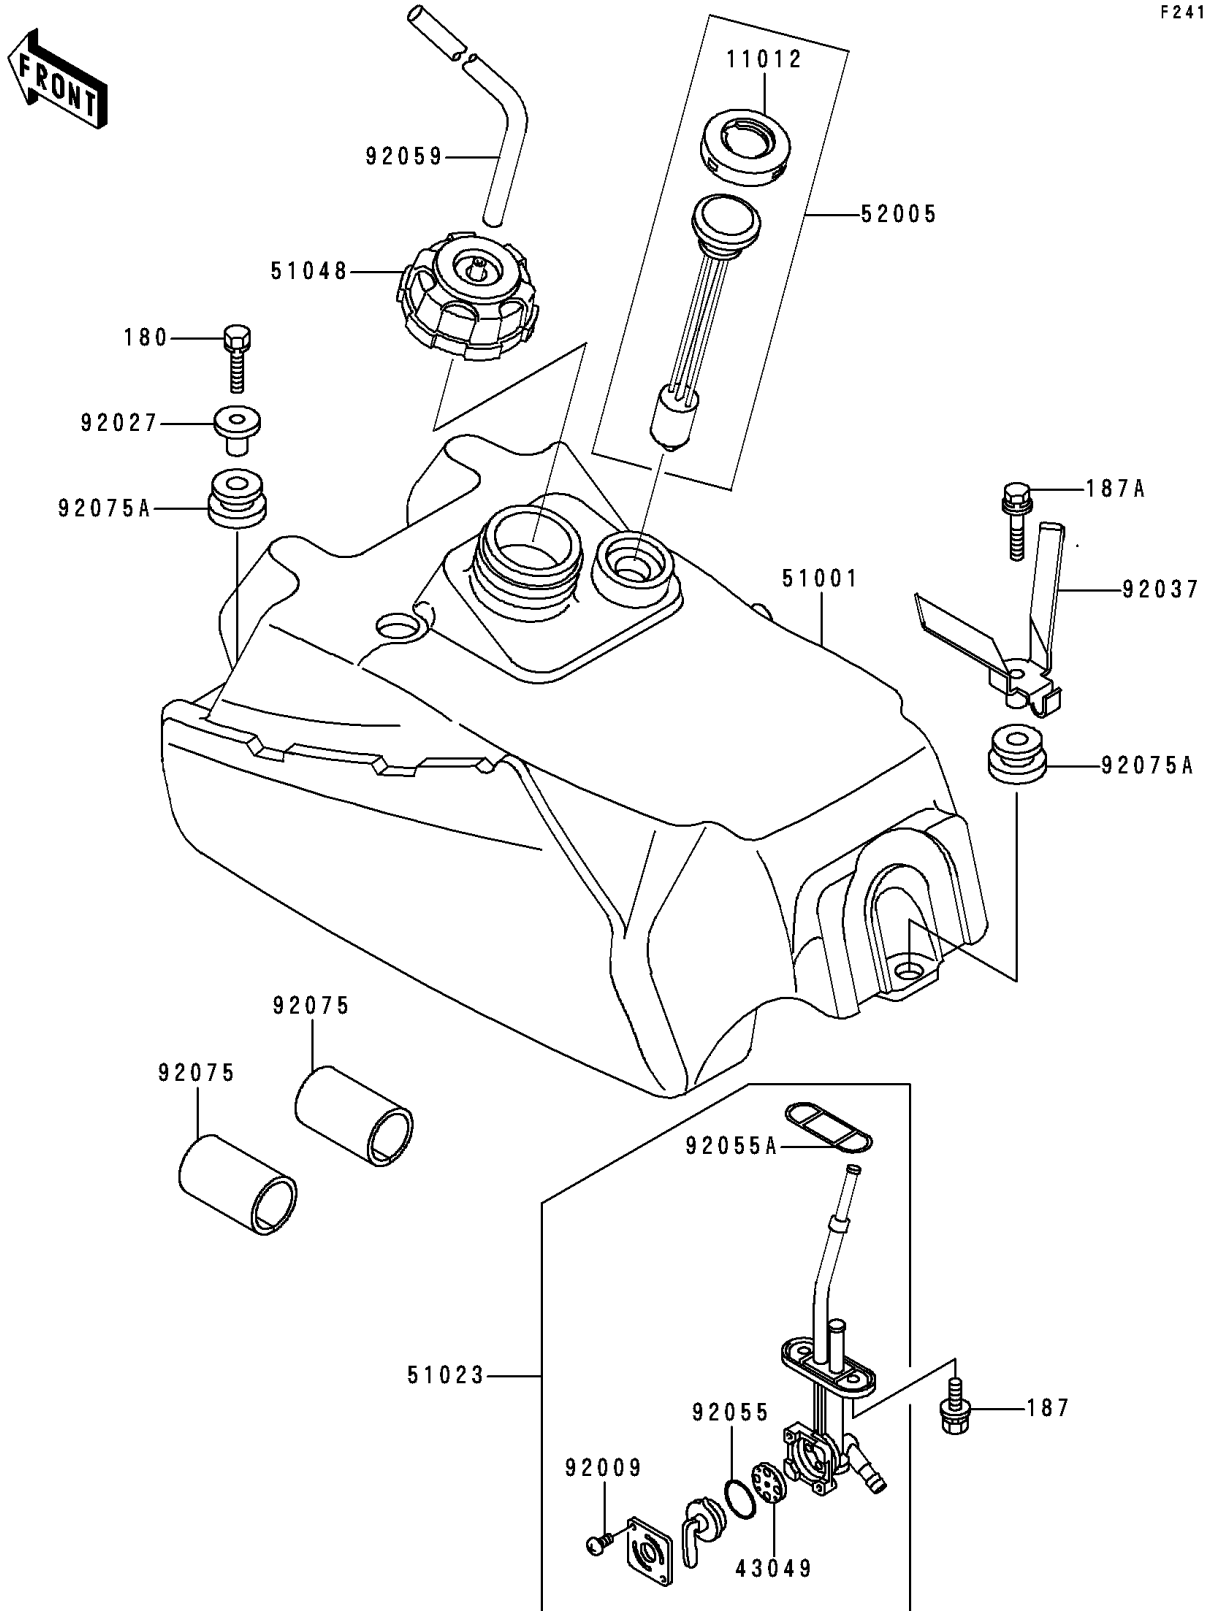

1994 Bayou 300 PARTS DIAGRAM

Fuel Tank

F2410

1994 Bayou 300 PARTS LIST

Fuel Tank

ITEM NAME	PART NUMBER	QUANTITY
BOLT-UPSET-WS,6X25 (Ref # 180)	180D0625	2
BOLT-UPSET-WSP (Ref # 187)	187B0614	2
BOLT-UPSET-WSP (Ref # 187A)	187D0630	1
CAP,FUEL GAUGE (Ref # 11012)	11012-1627	1
PACKING,FUEL TAP LEVER (Ref # 43049)	43049-1017	1
TANK-COMP-FUEL (Ref # 51001)	51001-1278	1
TAP-ASSY,FUEL (Ref # 51023)	51023-1144	1
CAP-ASSY-TANK,FUEL (Ref # 51048)	51048-1092	1
GAUGE,FUEL (Ref # 52005)	52005-1092	1
SCREW,3X5 (Ref # 92009)	92009-1123	2
COLLAR,L=16.1 (Ref # 92027)	92027-1847	2
CLAMP,HOSE (Ref # 92037)	92037-1982	1
RING-O,FUEL TAP LEVER (Ref # 92055)	92055-1111	1
RING-O,FUEL TAP PACKING (Ref # 92055A)	92055-1348	1
TUBE,5X9X470 (Ref # 92059)	92059-1890	1
DAMPER,FUEL TANK,FR,UNDER (Ref # 92075)	92075-1369	2
DAMPER (Ref # 92075A)	92075-1787	3