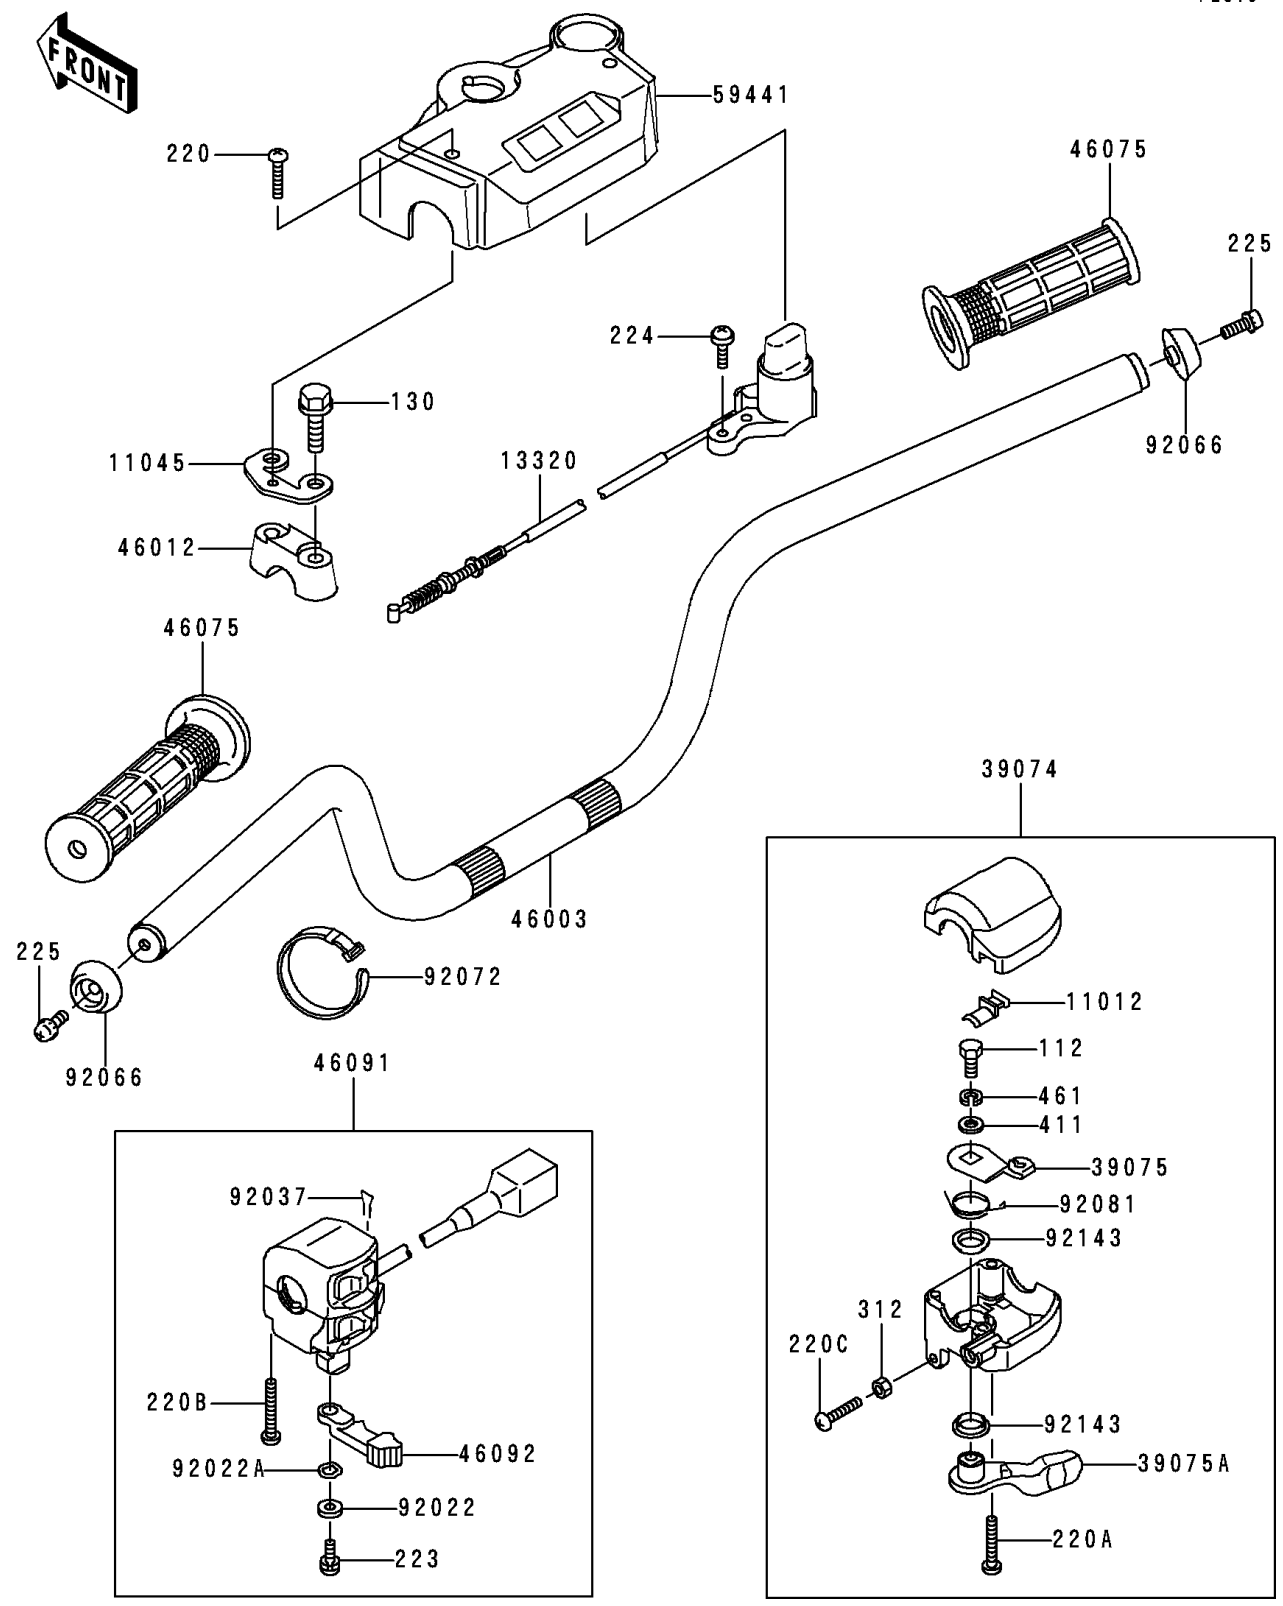

# 1993 Bayou 300 PARTS DIAGRAM

Handlebar

F2310

# 1993 Bayou 300 PARTS LIST

## Handlebar

ITEM NAME	PART NUMBER	QUANTITY
BOLT-UPSET (Ref # 112)	112D0614	1
BOLT-FLANGED,8X55 (Ref # 130)	130G0855	4
SCREW-PAN-CROS,4X20 (Ref # 220)	220C0420	2
SCREW-PAN-CROS (Ref # 220A)	220C0530	2
SCREW-PAN-CROS (Ref # 220B)	220C0535	2
SCREW-PAN-CROS,6X30,BLACK (Ref # 220C)	220C0630	1
SCREW-PAN-WS-CROS (Ref # 223)	223C0512	1
SCREW-PAN-WP-CROS,5X20 (Ref # 224)	224B0520	2
SCREW-PAN-WSP-CROS,6X20 (Ref # 225)	225C0620	2
NUT-HEX,6MM,BLACK (Ref # 312)	312C0600	1
WASHER-PLAIN,6MM (Ref # 411)	411E0600	1
WASHER-SPRING (Ref # 461)	461L0600	1
CAP (Ref # 11012)	11012-1425	1
BRACKET,HANDLE COVER (Ref # 11045)	11045-1925	2
LEVER-ASSY,REVERSE (Ref # 13320)	13320-1007	1
LEVER-ASSY-THROTTLE (Ref # 39074)	39074-1055	1
LEVER-THROTTLE,ARM (Ref # 39075)	39075-1054	1
LEVER-THROTTLE (Ref # 39075A)	39075-1059	1
HANDLE (Ref # 46003)	46003-1292	1
HOLDER-HANDLE (Ref # 46012)	46012-1168	2
GRIP (Ref # 46075)	46075-1056	2
HOUSING-ASSY-CONTROL,LH (Ref # 46091)	46091-1462	1
LEVER-GRIP,CHOKE (Ref # 46092)	46092-1149	1
COVER-HANDLE (Ref # 59441)	59441-1077	1
WASHER,5MM (Ref # 92022)	92022-1837	1
WASHER,WAVE,5MM (Ref # 92022A)	92022-1838	1
CLAMP,CLIP (Ref # 92037)	92037-1836	1
PLUG,HANDLE (Ref # 92066)	92066-1191	2
BAND,L=149 (Ref # 92072)	92072-031	1

## Handlebar

ITEM NAME	PART NUMBER	QUANTITY
SPRING (Ref # 92081)	92081-1685	1
COLLAR (Ref # 92143)	92143-1138	2