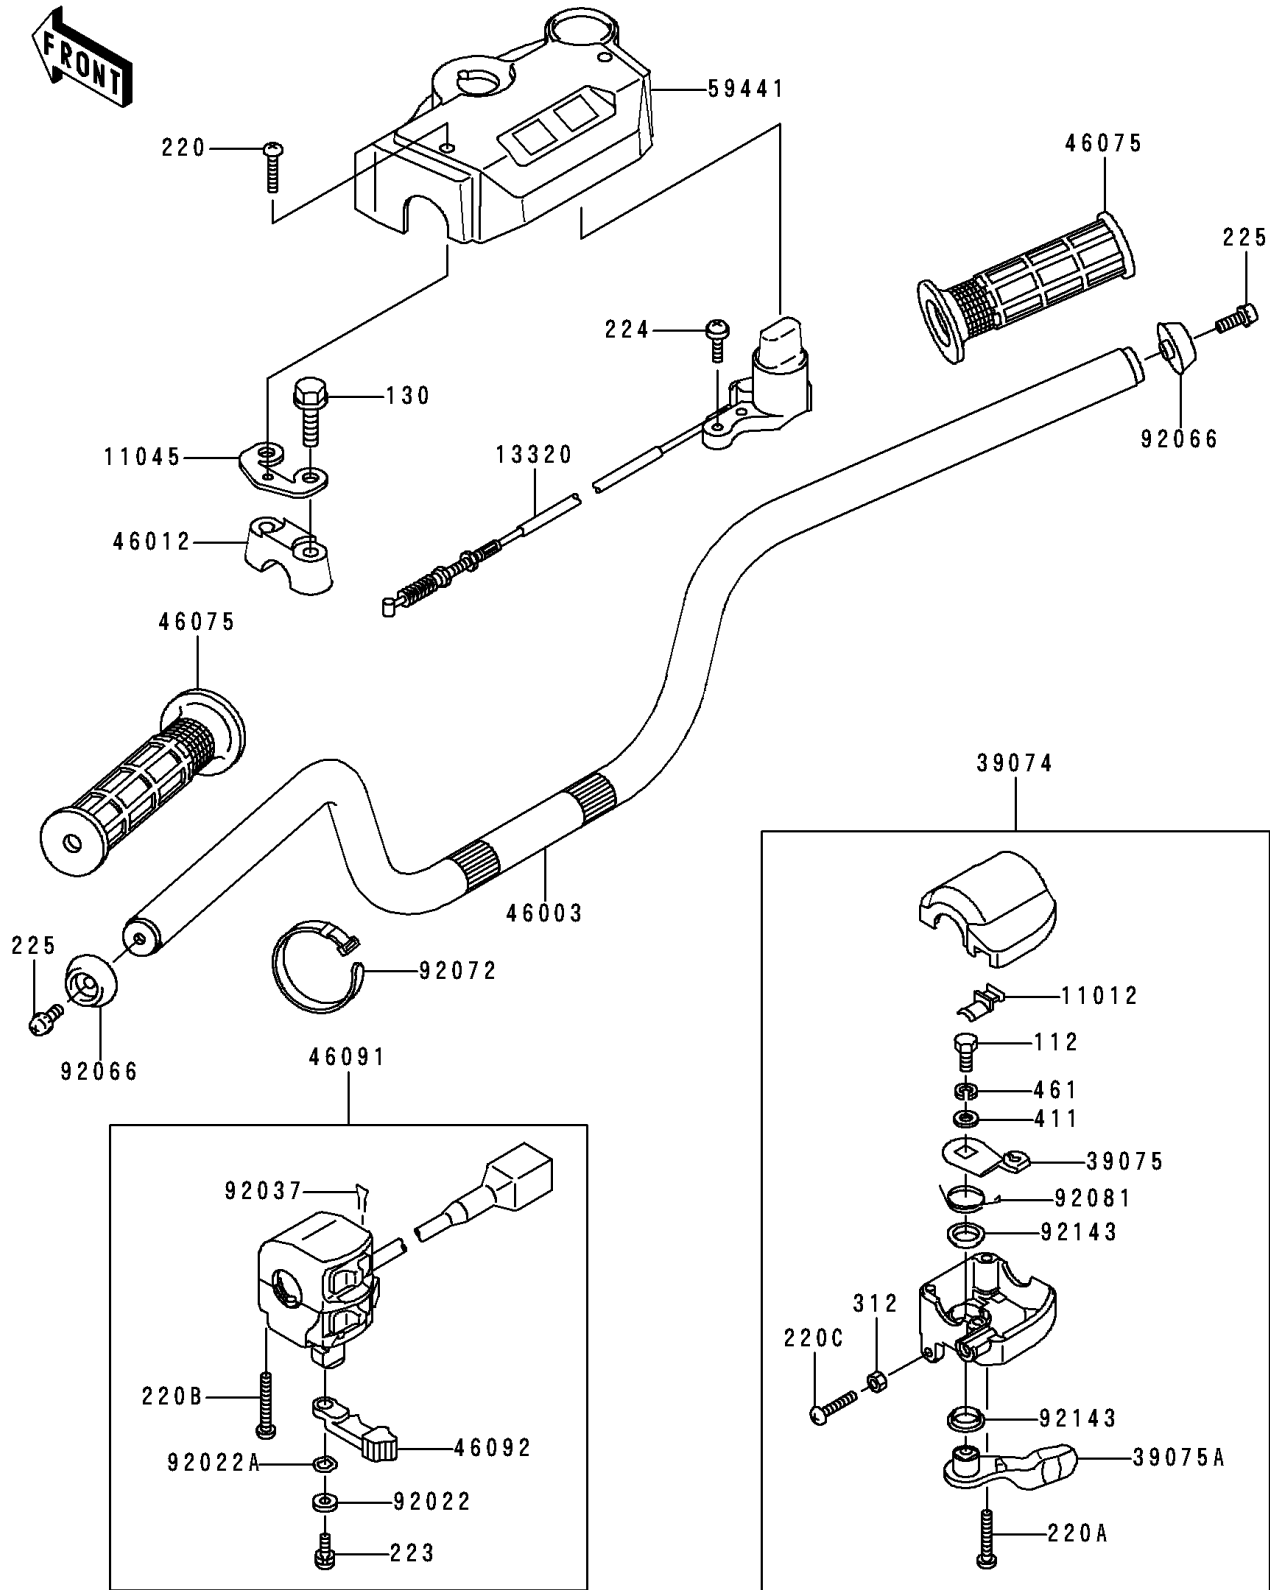

1992 Bayou 300 PARTS DIAGRAM

Handlebar

F2310

1992 Bayou 300 PARTS LIST

Handlebar

ITEM NAME	PART NUMBER	QUANTITY
BOLT-UPSET (Ref # 112)	112D0614	1
BOLT-FLANGED,8X55 (Ref # 130)	130G0855	1
SCREW-PAN-CROS,4X20 (Ref # 220)	220C0420	1
SCREW-PAN-CROS (Ref # 220A)	220C0530	1
SCREW-PAN-CROS (Ref # 220B)	220C0535	1
SCREW-PAN-CROS,6X30,BLACK (Ref # 220C)	220C0630	1
SCREW-PAN-WS-CROS (Ref # 223)	223C0512	1
SCREW-PAN-WP-CROS,5X20 (Ref # 224)	224B0520	1
SCREW-PAN-WSP-CROS,6X20 (Ref # 225)	225C0620	1
NUT-HEX,6MM,BLACK (Ref # 312)	312C0600	1
WASHER-PLAIN,6MM (Ref # 411)	411E0600	1
WASHER-SPRING (Ref # 461)	461L0600	1
CAP (Ref # 11012)	11012-1425	1
BRACKET,HANDLE COVER (Ref # 11045)	11045-1925	1
LEVER-ASSY,REVERSE (Ref # 13320)	13320-1007	1
LEVER-ASSY-THROTTLE (Ref # 39074)	39074-1055	1
LEVER-THROTTLE,ARM (Ref # 39075)	39075-1054	1
LEVER-THROTTLE (Ref # 39075A)	39075-1059	1
HANDLE (Ref # 46003)	46003-1292	1
HOLDER-HANDLE (Ref # 46012)	46012-1168	1
GRIP (Ref # 46075)	46075-1056	1
HOUSING-ASSY-CONTROL,LH (Ref # 46091)	46091-1462	1
LEVER-GRIP,CHOKE (Ref # 46092)	46092-1149	1
COVER-HANDLE (Ref # 59441)	59441-1077	1
WASHER,5MM (Ref # 92022)	92022-1837	1
WASHER,WAVE,5MM (Ref # 92022A)	92022-1838	1
CLAMP,CLIP (Ref # 92037)	92037-1836	1
PLUG,HANDLE (Ref # 92066)	92066-1191	1
BAND,L=149 (Ref # 92072)	92072-031	1

1992 Bayou 300 PARTS LIST

Handlebar

ITEM NAME	PART NUMBER	QUANTITY
SPRING (Ref # 92081)	92081-1685	1
COLLAR (Ref # 92143)	92143-1138	1