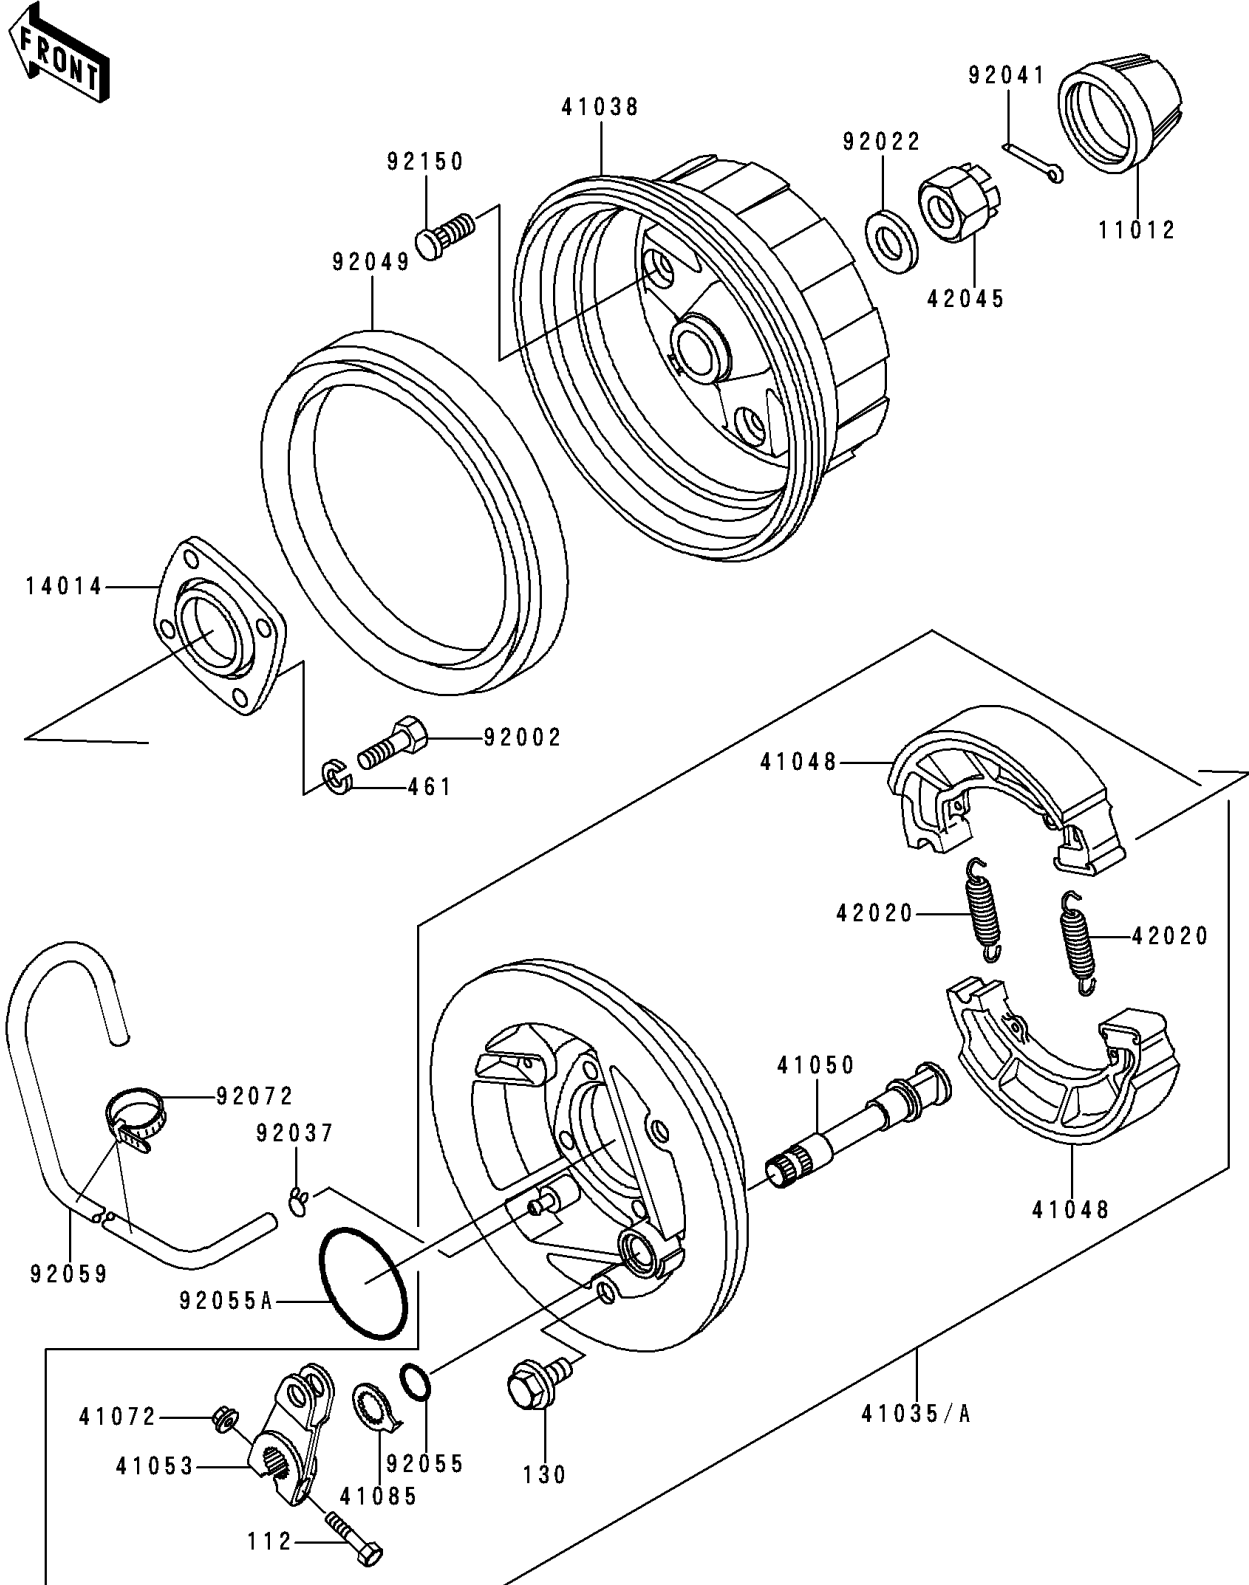

1995 Bayou 300 PARTS DIAGRAM

Rear Hub

F2240

1995 Bayou 300 PARTS LIST

Rear Hub

ITEM NAME	PART NUMBER	QUANTITY
BOLT-UPSET (Ref # 112)	112H0640	1
BOLT-FLANGED,10X16 (Ref # 130)	130B1016	1
WASHER-SPRING,10MM (Ref # 461)	461F1000	1
CAP,WHEEL (Ref # 11012)	11012-1519	1
PLATE-POSITION (Ref # 14014)	14014-1072	1
PANEL-ASSY-BRAKE,RR,RH (Ref # 41035)	41035-1239	1
PANEL-ASSY-BRAKE,RR,LH (Ref # 41035A)	41035-1273	1
DRUM,RR (Ref # 41038)	41038-1201	1
SHOE-BRAKE (Ref # 41048)	41048-1069	1
CAM-BRAKE (Ref # 41050)	41050-1074	1
LEVER-BRAKE CAM (Ref # 41053)	41053-1064	1
NUT,6MM (Ref # 41072)	41072-007	1
INDICATOR (Ref # 41085)	41085-1053	1
SPRING,BRAKE SHOE (Ref # 42020)	42020-004	1
NUT,CASTLE,18MM (Ref # 42045)	42045-018	1
BOLT,10X30 (Ref # 92002)	92002-1918	1
WASHER,18.3X34X4.5 (Ref # 92022)	92022-1658	1
CLAMP,TUBE (Ref # 92037)	92037-147	1
COTTER,4.0X35 (Ref # 92041)	92041-1053	1
SEAL-OIL (Ref # 92049)	92049-1242	1
RING-O,ID=16.4 (Ref # 92055)	92055-1376	1
RING-O (Ref # 92055A)	92055-3018	1
TUBE,4.7X9.5X1240 (Ref # 92059)	92059-1968	1
BAND,L=123 (Ref # 92072)	92072-030	1
BOLT,10MM (Ref # 92150)	92150-1110	1