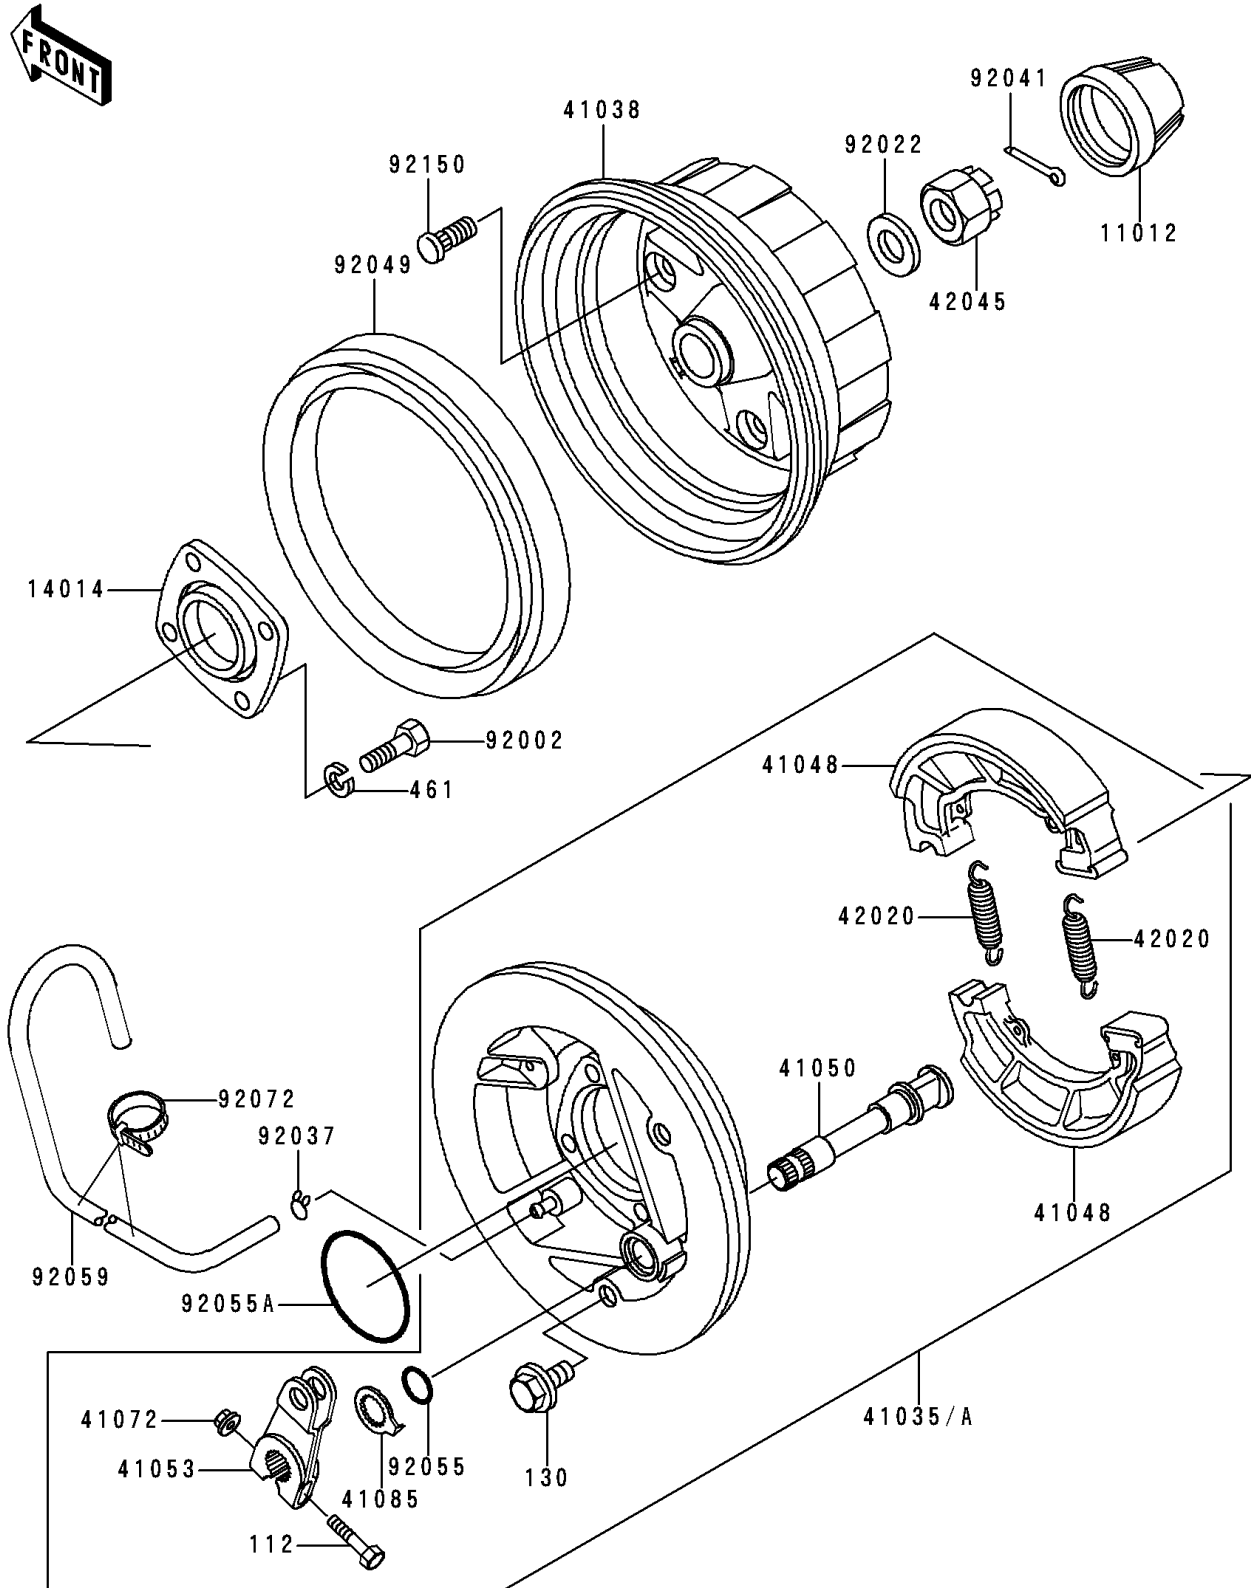

## 1992 Bayou 300 PARTS DIAGRAM

Rear Hub

F2240

## 1992 Bayou 300 PARTS LIST

Rear Hub

ITEM NAME	PART NUMBER	QUANTITY
BOLT-UPSET (Ref # 112)	112H0640	1
BOLT-FLANGED,10X16 (Ref # 130)	130B1016	1
WASHER-SPRING,10MM (Ref # 461)	461F1000	1
CAP,WHEEL (Ref # 11012)	11012-1519	1
PLATE-POSITION (Ref # 14014)	14014-1072	1
PANEL-ASSY-BRAKE,RR,RH (Ref # 41035)	41035-1239	1
PANEL-ASSY-BRAKE,RR,LH (Ref # 41035A)	41035-1273	1
DRUM,RR (Ref # 41038)	41038-1201	1
SHOE-BRAKE (Ref # 41048)	41048-1069	1
CAM-BRAKE (Ref # 41050)	41050-1074	1
LEVER-BRAKE CAM (Ref # 41053)	41053-1064	1
NUT,6MM (Ref # 41072)	41072-007	1
INDICATOR (Ref # 41085)	41085-1053	1
SPRING,BRAKE SHOE (Ref # 42020)	42020-004	1
NUT,CASTLE,18MM (Ref # 42045)	42045-018	1
BOLT,10X30 (Ref # 92002)	92002-1918	1
WASHER,18.3X34X4.5 (Ref # 92022)	92022-1658	1
CLAMP,TUBE (Ref # 92037)	92037-147	1
COTTER,4.0X35 (Ref # 92041)	92041-1053	1
SEAL-OIL (Ref # 92049)	92049-1242	1
RING-O,ID=16.4 (Ref # 92055)	92055-1376	1
RING-O (Ref # 92055A)	92055-3018	1
TUBE,4.7X9.5X1240 (Ref # 92059)	92059-1968	1
BAND,L=123 (Ref # 92072)	92072-030	1
BOLT,10MM (Ref # 92150)	92150-1110	1