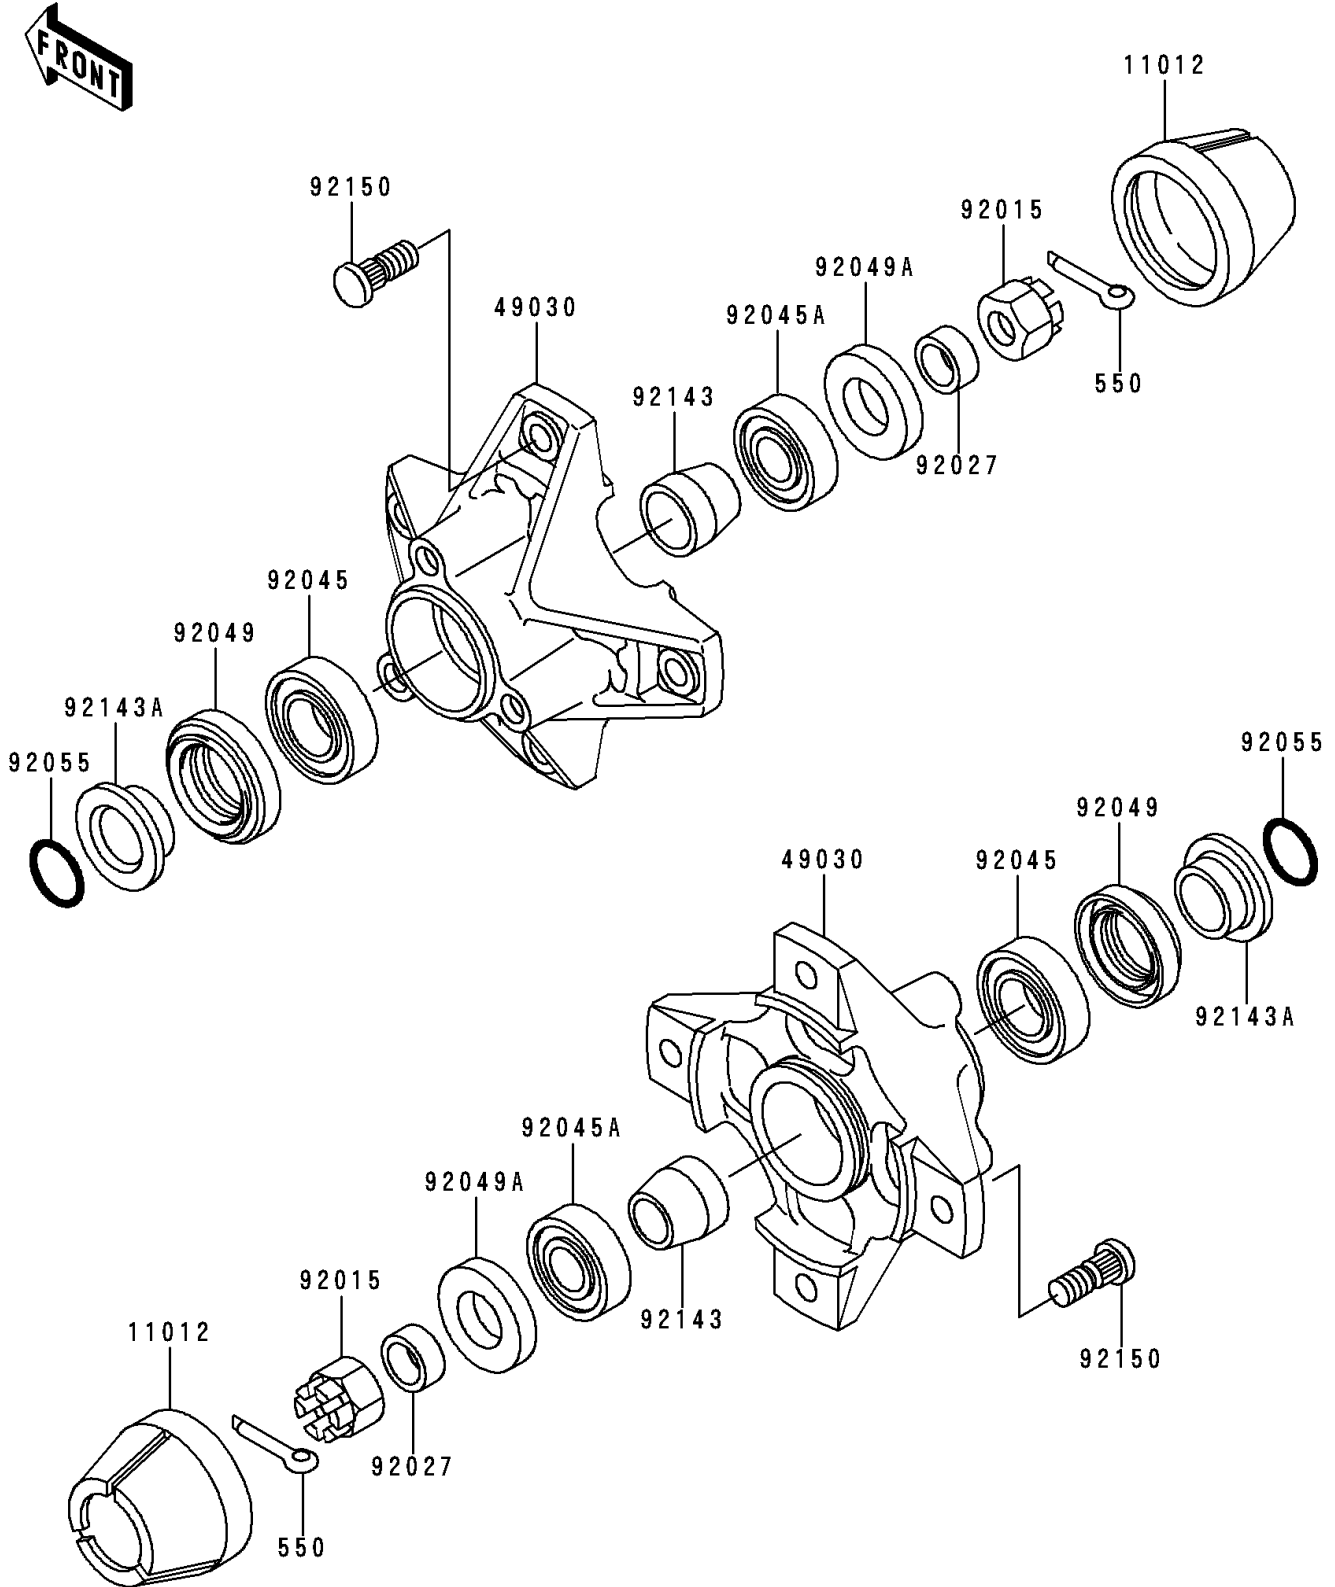

1995 Bayou 300 PARTS DIAGRAM

Front Hub

F2230

1995 Bayou 300 PARTS LIST

Front Hub

ITEM NAME	PART NUMBER	QUANTITY
PIN-COTTER,4.0X30 (Ref # 550)	550D4030	2
CAP,WHEEL (Ref # 11012)	11012-1519	2
HUB,FR (Ref # 49030)	49030-1088	2
NUT,CASTLE,16MM (Ref # 92015)	92015-1947	2
COLLAR,16.0X22X9.5 (Ref # 92027)	92027-1815	2
BEARING-BALL,60/222RS (Ref # 92045)	92045-1170	2
BEARING-BALL,6203DDU2 AV2S (Ref # 92045A)	92045-1228	2
SEAL-OIL,SDD4 28 44 8 (Ref # 92049)	92049-1260	2
SEAL-OIL (Ref # 92049A)	92049-1318	2
RING-O,21.5MM (Ref # 92055)	92055-1293	2
COLLAR,L=25 (Ref # 92143)	92143-1007	2
COLLAR,L=14.1 (Ref # 92143A)	92143-1008	2
BOLT (Ref # 92150)	92150-1289	8