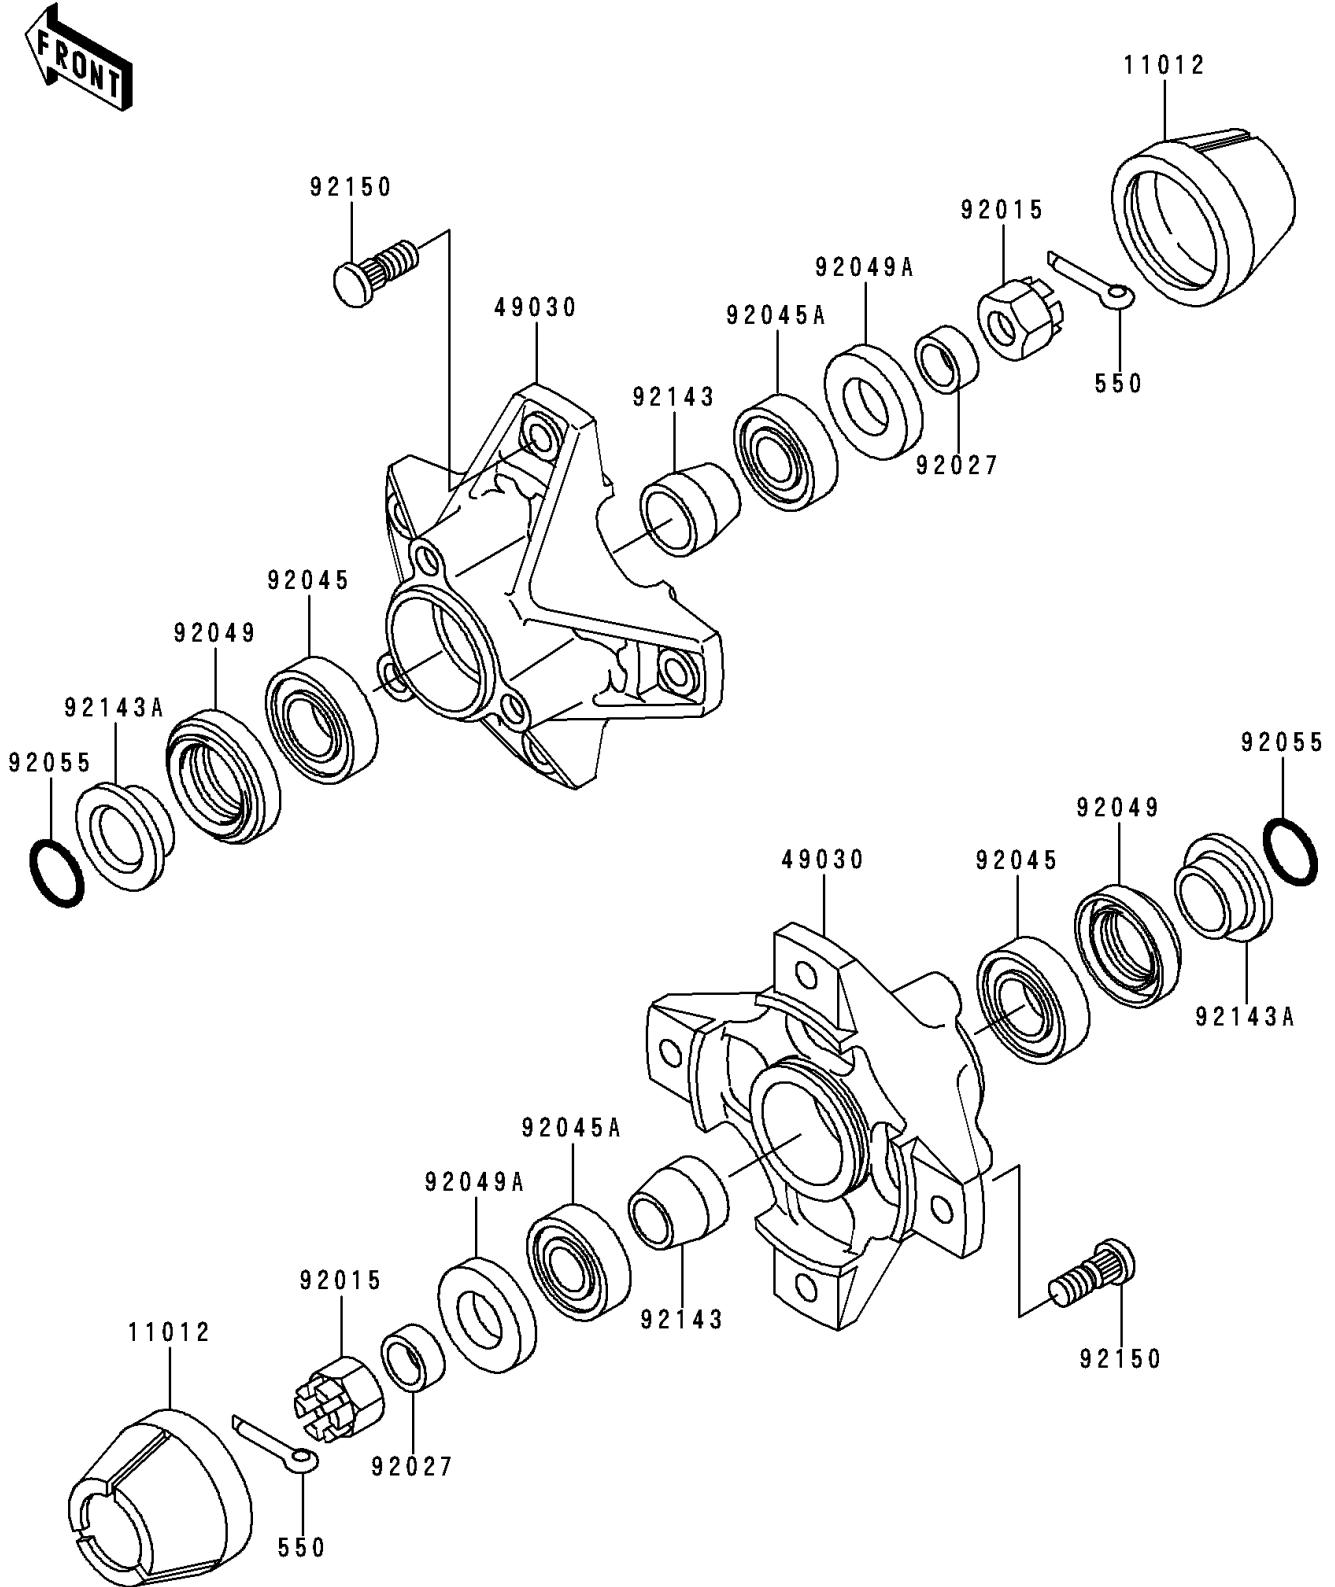

1993 Bayou 300 PARTS DIAGRAM

Front Hub

F2230

1993 Bayou 300 PARTS LIST

Front Hub

ITEM NAME	PART NUMBER	QUANTITY
PIN-COTTER,4.0X30 (Ref # 550)	550D4030	2
CAP,WHEEL (Ref # 11012)	11012-1519	2
HUB,FR (Ref # 49030)	49030-1088	2
NUT,CASTLE,16MM (Ref # 92015)	92015-1947	2
COLLAR,16.0X22X9.5 (Ref # 92027)	92027-1815	2
BEARING-BALL,60/222RS (Ref # 92045)	92045-1170	2
BEARING-BALL,6203DDU2 AV2S (Ref # 92045A)	92045-1228	2
SEAL-OIL,SDD4 28 44 8 (Ref # 92049)	92049-1260	2
SEAL-OIL (Ref # 92049A)	92049-1318	2
RING-O,21.5MM (Ref # 92055)	92055-1293	2
COLLAR,L=25 (Ref # 92143)	92143-1007	2
COLLAR,L=14.1 (Ref # 92143A)	92143-1008	2
BOLT (Ref # 92150)	92150-1289	8