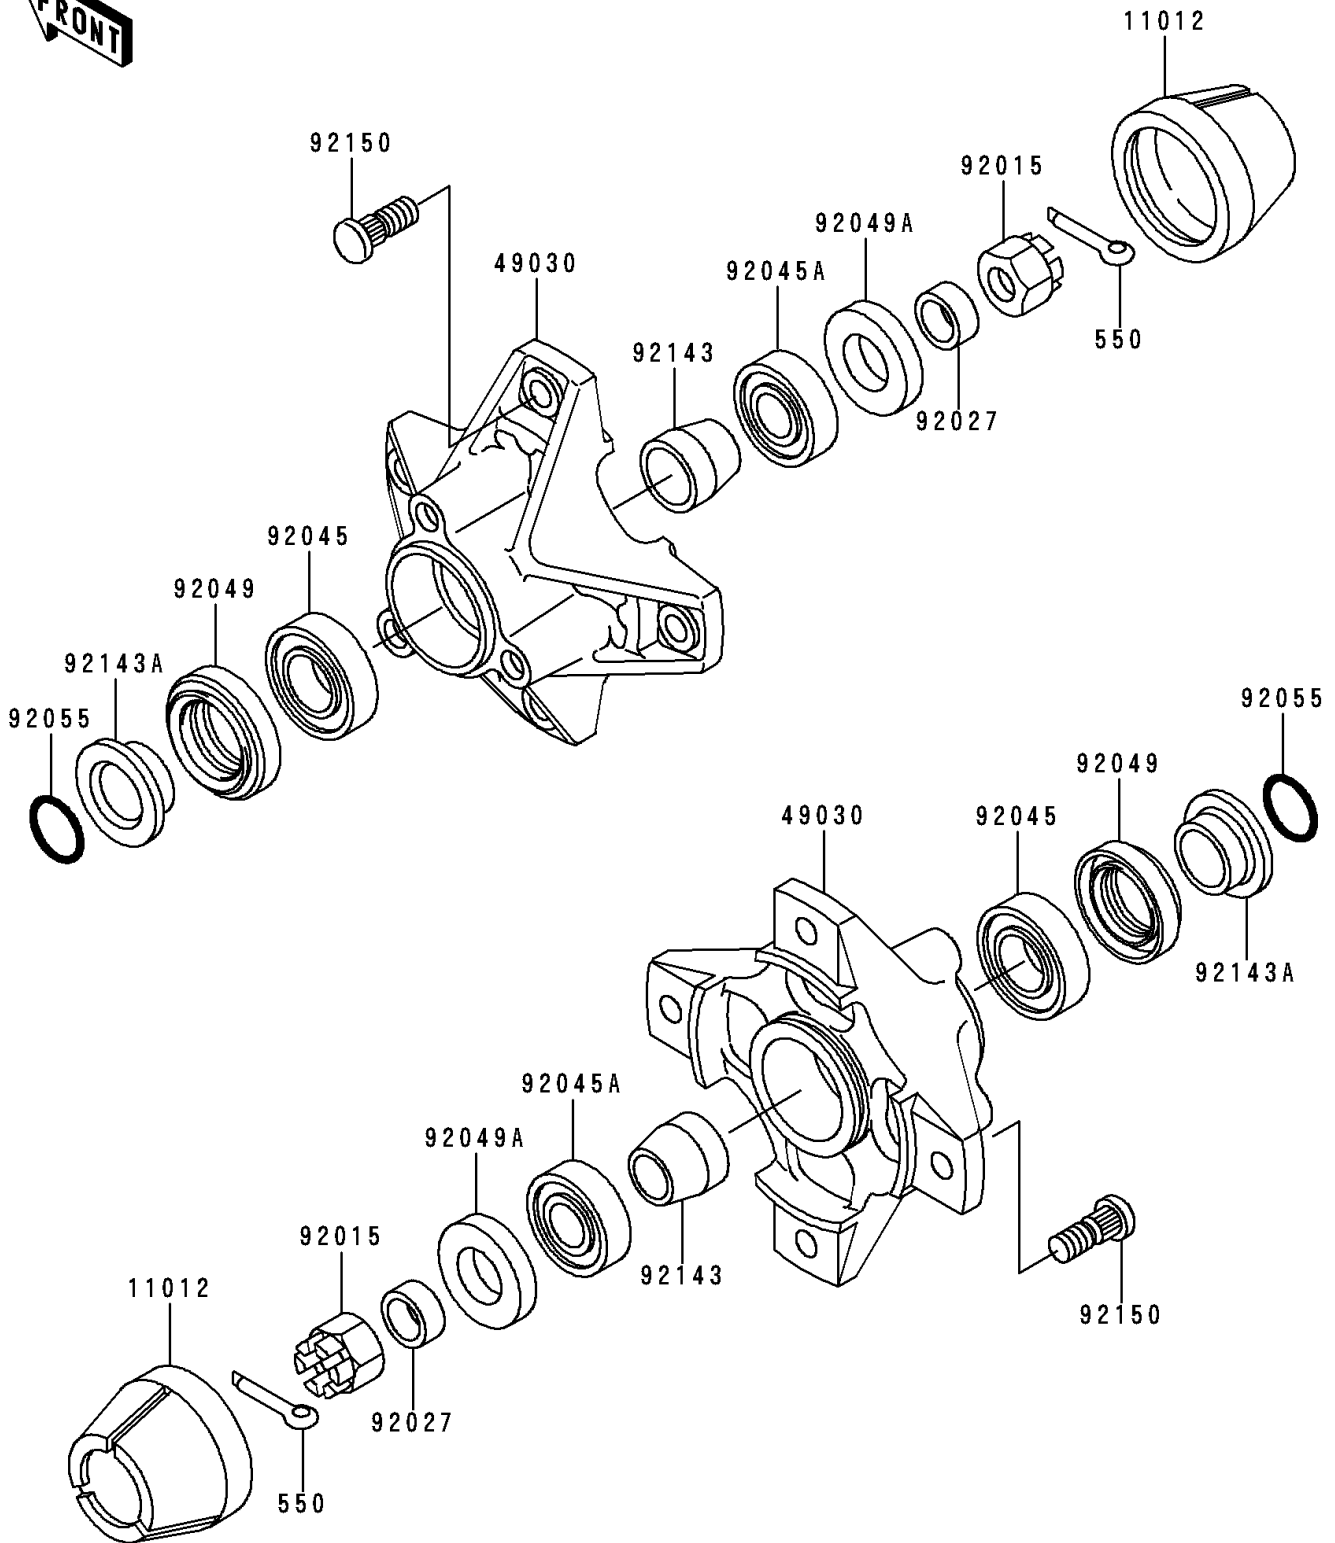

1992 Bayou 300 PARTS DIAGRAM

Front Hub

F2230

1992 Bayou 300 PARTS LIST

Front Hub

| ITEM NAME | PART NUMBER | QUANTITY |
|---|-------------|----------|
| PIN-COTTER,4.0X30 (Ref # 550) | 550D4030 | 1 |
| CAP,WHEEL (Ref # 11012) | 11012-1519 | 1 |
| HUB,FR (Ref # 49030) | 49030-1088 | 1 |
| NUT,CASTLE,16MM (Ref # 92015) | 92015-1947 | 1 |
| COLLAR,16.0X22X9.5 (Ref # 92027) | 92027-1815 | 1 |
| BEARING-BALL,60/222RS (Ref # 92045) | 92045-1170 | 1 |
| BEARING-BALL,6203DDU2 AV2S (Ref # 92045A) | 92045-1228 | 1 |
| SEAL-OIL,SDD4 28 44 8 (Ref # 92049) | 92049-1260 | 1 |
| SEAL-OIL (Ref # 92049A) | 92049-1318 | 1 |
| RING-O,21.5MM (Ref # 92055) | 92055-1293 | 1 |
| COLLAR,L=25 (Ref # 92143) | 92143-1007 | 1 |
| COLLAR,L=14.1 (Ref # 92143A) | 92143-1008 | 1 |
| BOLT (Ref # 92150) | 92150-1289 | 1 |