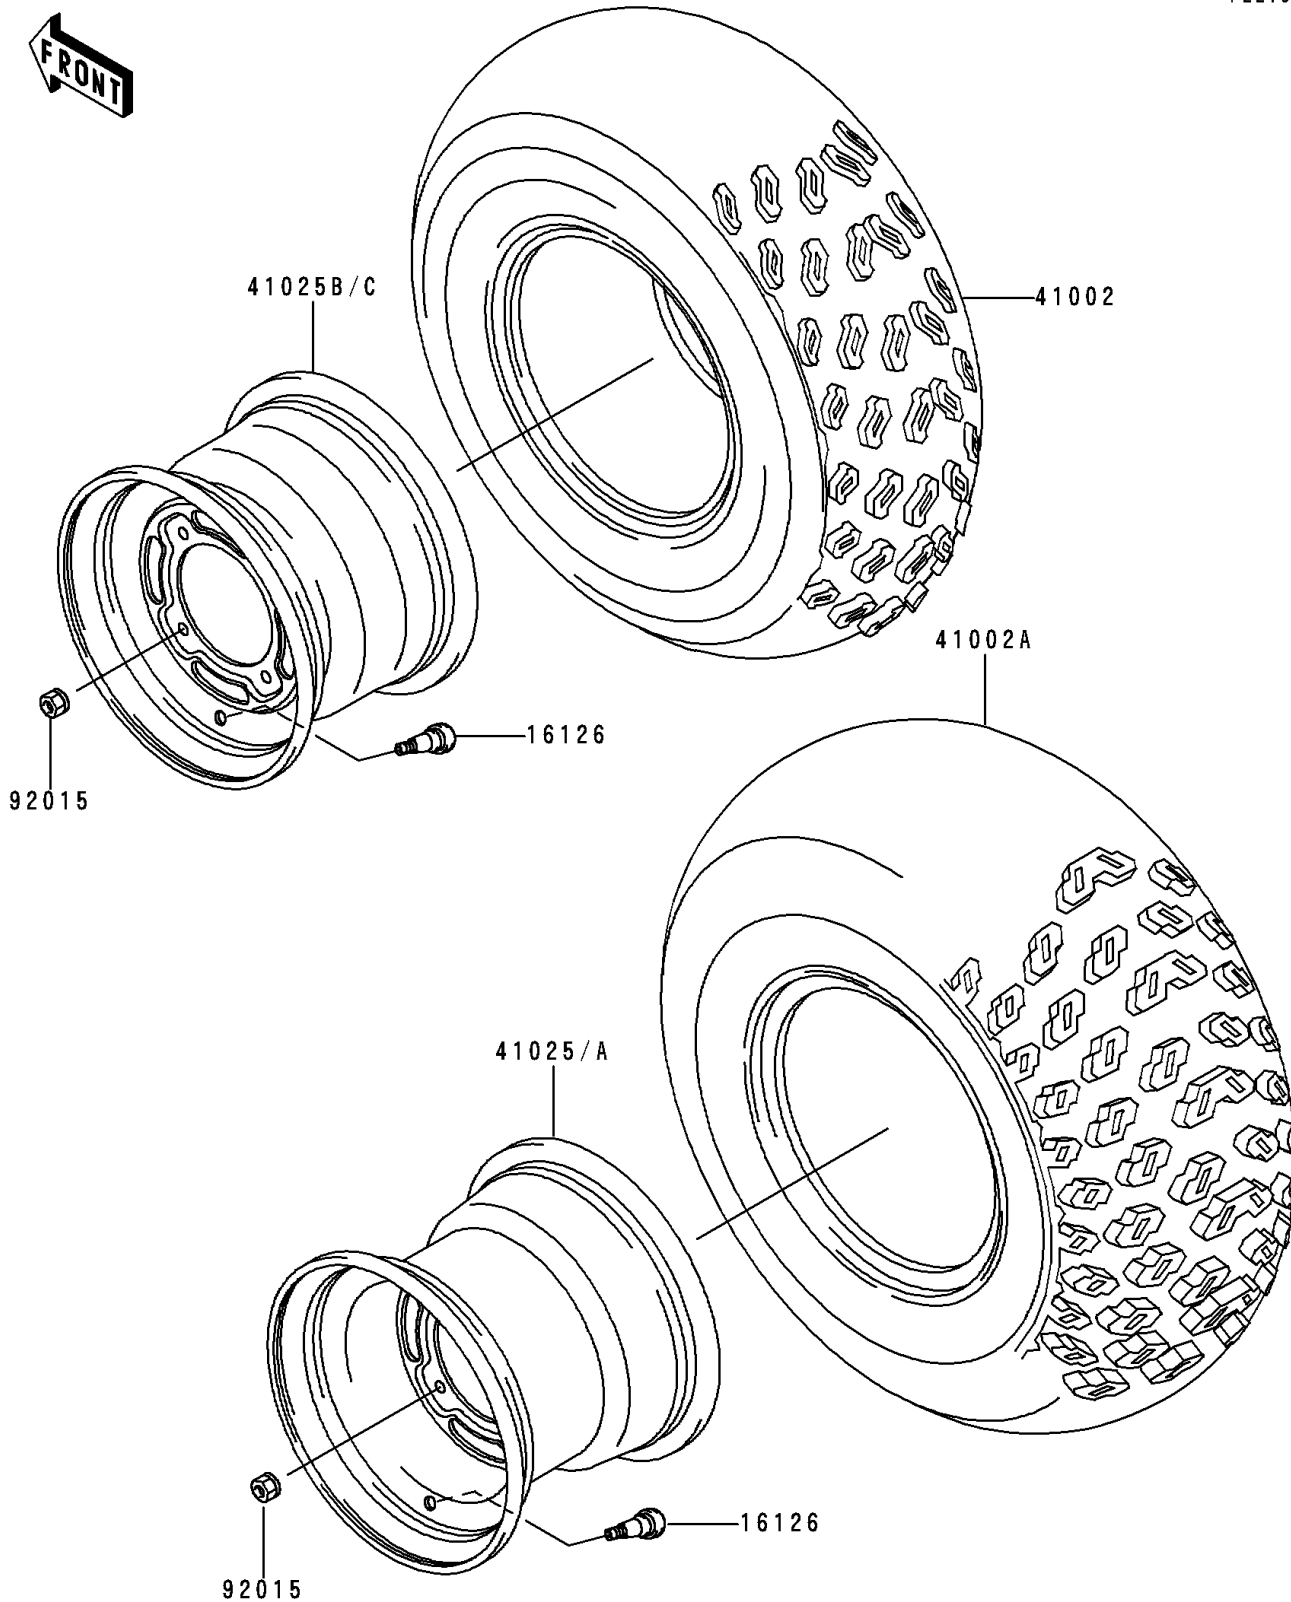

1995 Bayou 300 PARTS DIAGRAM

Wheels/Tires

F2210

1995 Bayou 300 PARTS LIST

Wheels/Tires

ITEM NAME	PART NUMBER	QUANTITY
VALVE (Ref # 16126)	16126-4001	1
TIRE,FR,AT22X9-10,KT761(D) (Ref # 41002)	41002-1525	1
TIRE,RR,AT24X11-10,KT765(D) (Ref # 41002A)	41002-1526	1
RIM,RR,10X8.5,SILVER NO.40 (Ref # 41025)	41025-1210-5A	1
RIM,FR,10X7.0,SILVER NO.40 (Ref # 41025B)	41025-1212-5A	1
NUT,LOCK,10MM (Ref # 92015)	92015-1808	1