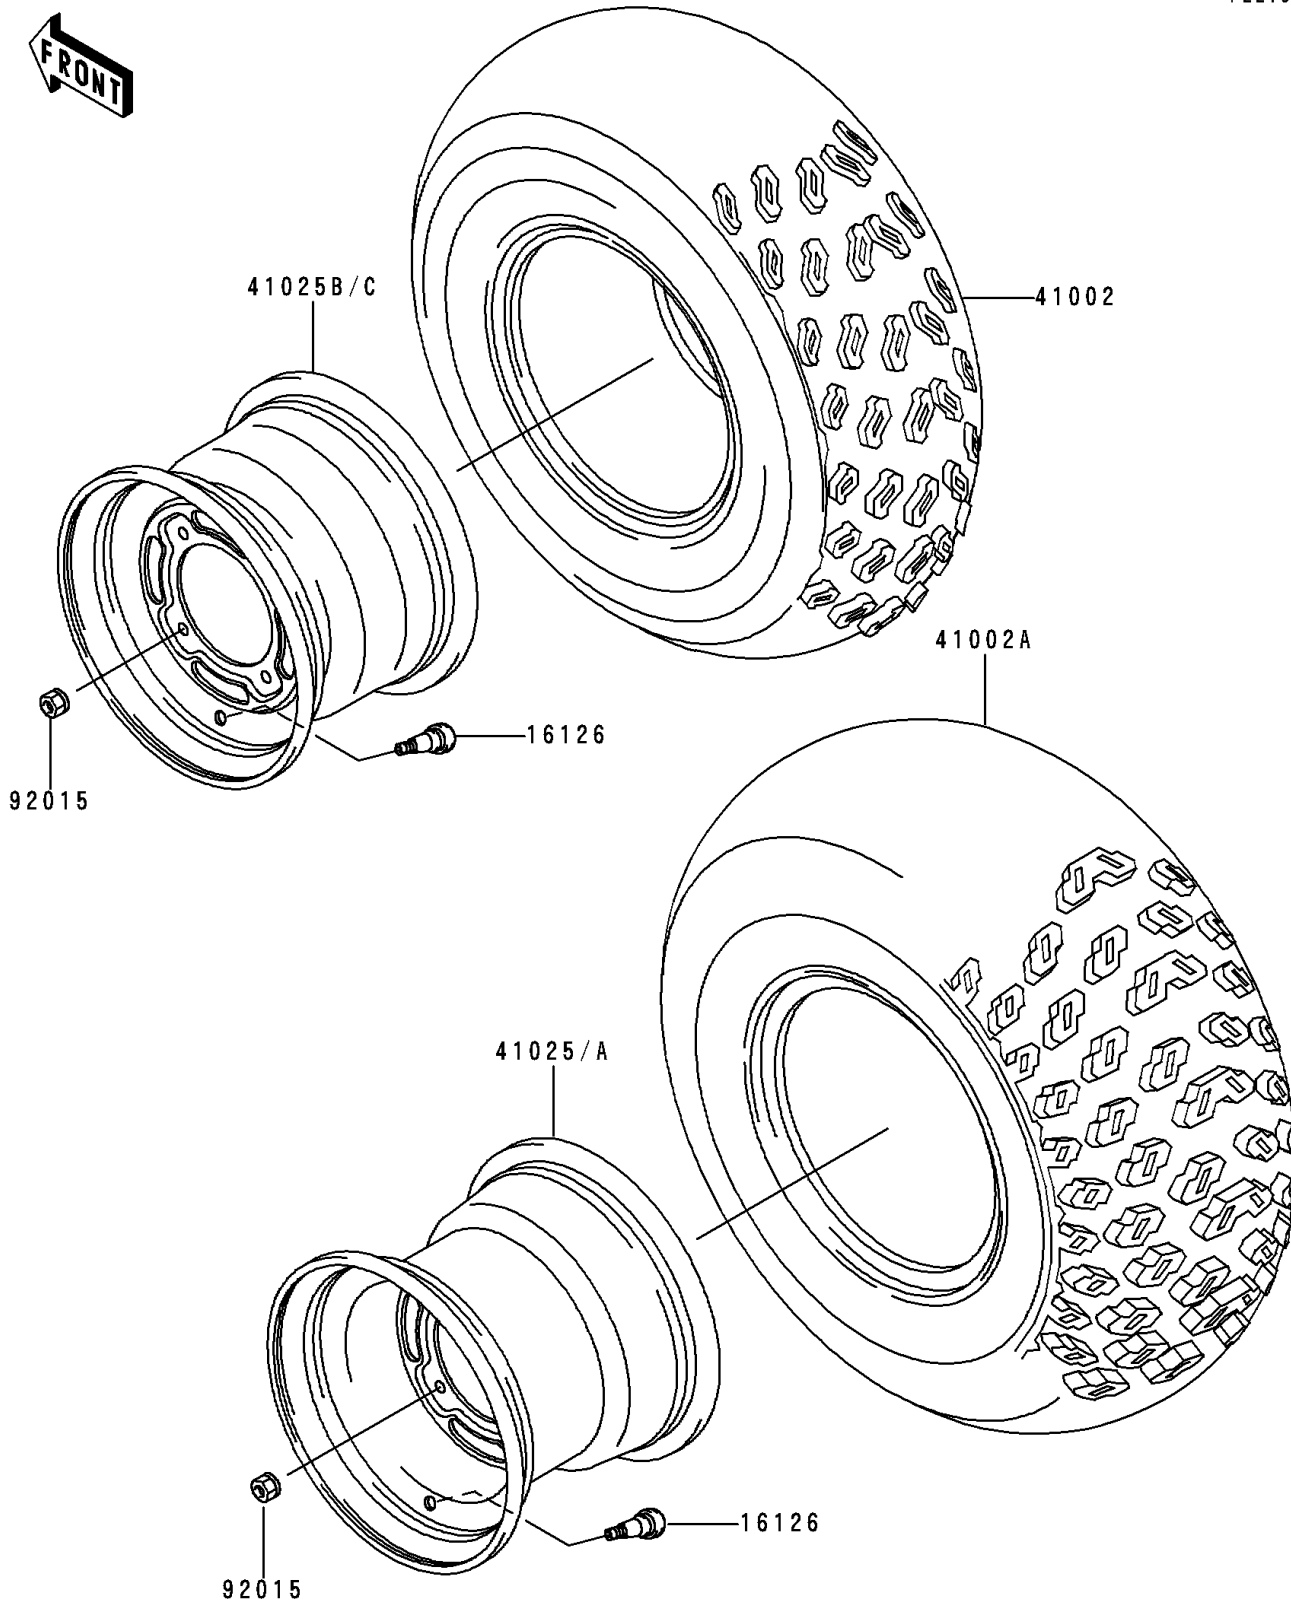

1992 Bayou 300 PARTS DIAGRAM

Wheels/Tires

F2210

1992 Bayou 300 PARTS LIST

Wheels/Tires

ITEM NAME	PART NUMBER	QUANTITY
VALVE (Ref # 16126)	16126-4001	1
TIRE,FR,AT22X9-10,KT761(D) (Ref # 41002)	41002-1525	1
TIRE,RR,AT24X11-10,KT765(D) (Ref # 41002A)	41002-1526	1
RIM,RR,10X8.5,J.WHITE (Ref # 41025A)	41025-1210-8C	1
RIM,FR,10X7.0,J.WHITE (Ref # 41025C)	41025-1212-8C	1
NUT,LOCK,10MM (Ref # 92015)	92015-1808	1