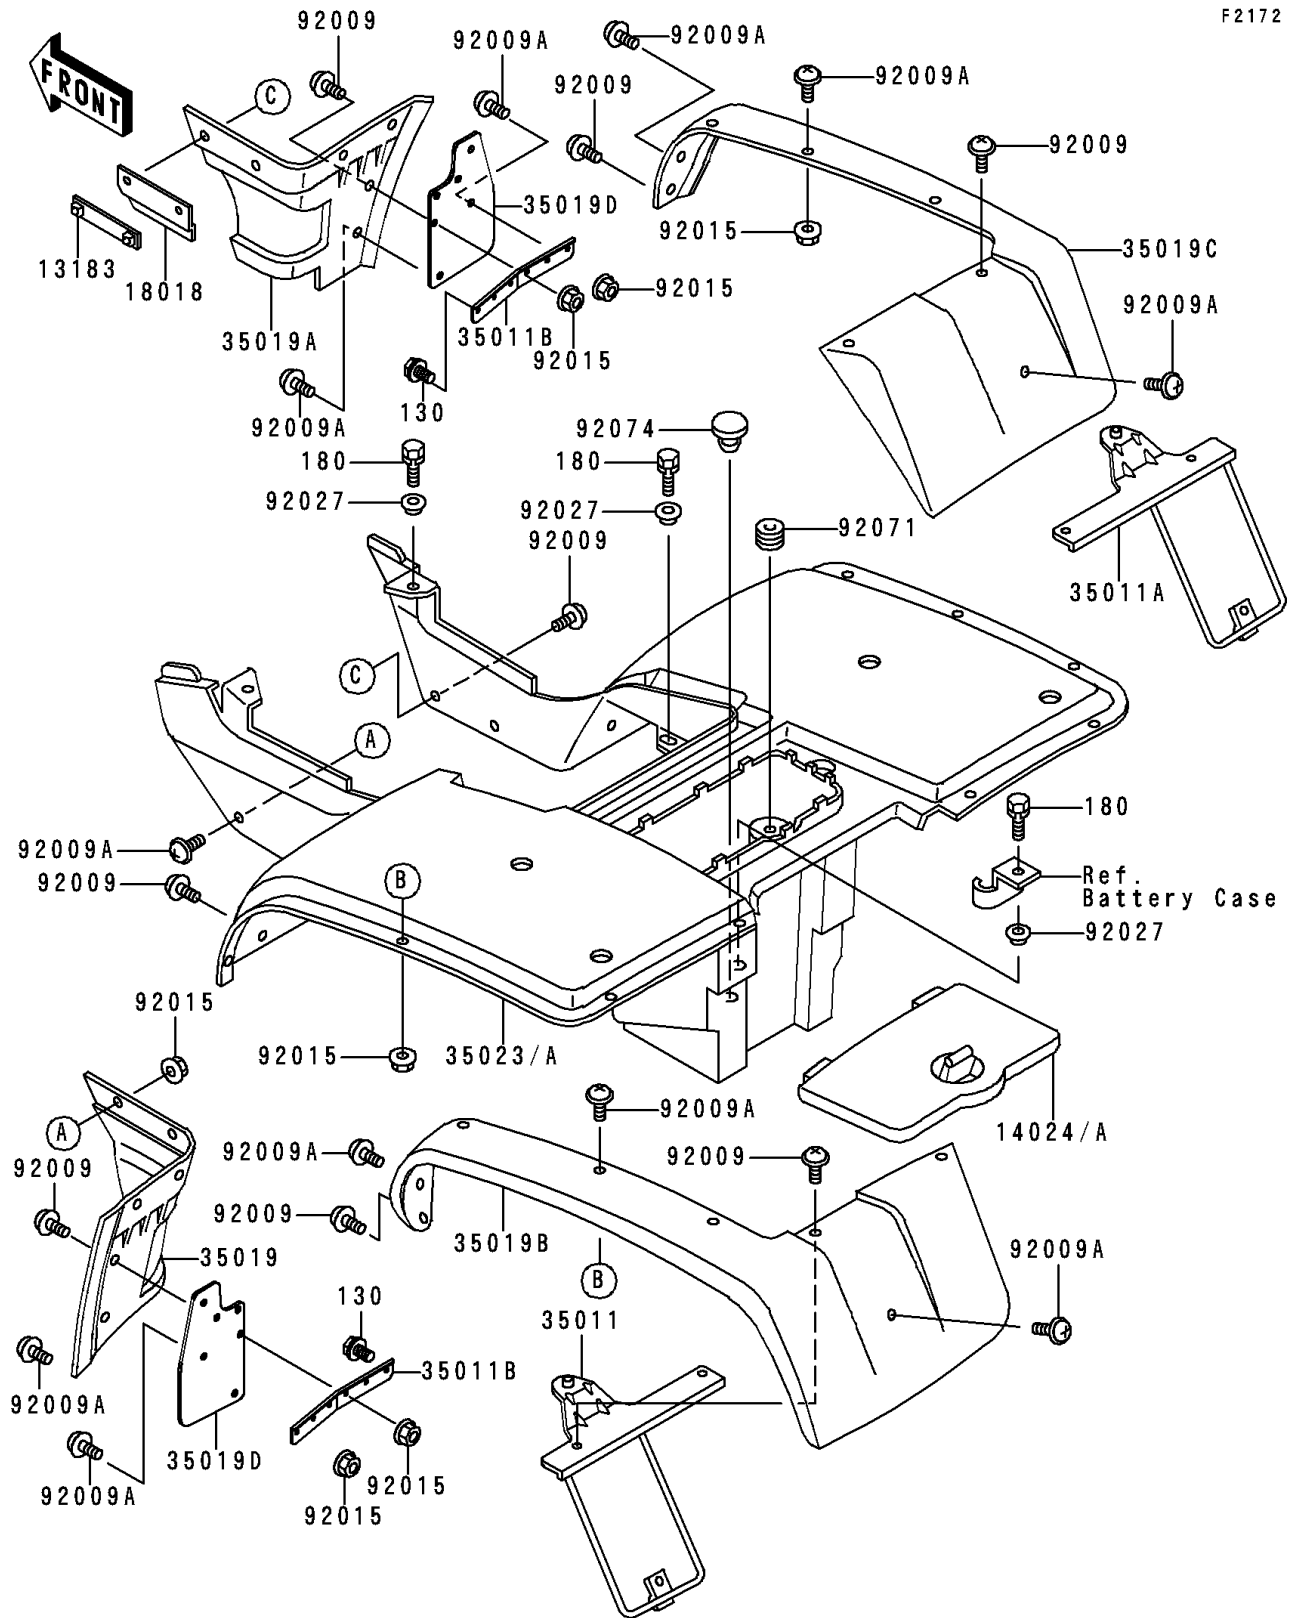

1995 Bayou 300 PARTS DIAGRAM

Rear Fender(s)

F2172

1995 Bayou 300 PARTS LIST

Rear Fender(s)

ITEM NAME	PART NUMBER	QUANTITY
BOLT-FLANGED,6X10,BLACK (Ref # 130)	130C0610	1
BOLT-UPSET-WS (Ref # 180)	180D0618	1
PLATE,HEAT GUARD (Ref # 13183)	13183-1035	1
COVER,REAR FENDER,BLACK (Ref # 14024)	14024-1095-6D	1
COVER,REAR FENDER,F.RED (Ref # 14024A)	14024-1095-6L	1
PLATE-HEAT GUARD (Ref # 18018)	18018-1071	1
STAY,REAR FLAP,LH (Ref # 35011)	35011-1418	1
STAY,REAR FLAP,RH (Ref # 35011A)	35011-1419	1
STAY,FLAP,OUTER (Ref # 35011B)	35011-1435	1
FLAP,FR,LH (Ref # 35019)	35019-1225	1
FLAP,FR,RH (Ref # 35019A)	35019-1226	1
FLAP,RR,LH (Ref # 35019B)	35019-1227	1
FLAP,RR,RH (Ref # 35019C)	35019-1228	1
FLAP,FR,OUTER (Ref # 35019D)	35019-1255	1
FENDER-REAR,BLACK (Ref # 35023)	35023-1139-6D	1
FENDER-REAR,F.RED (Ref # 35023A)	35023-1139-6L	1
SCREW,6X18,BLACK (Ref # 92009)	92009-1181	1
SCREW,6X14 (Ref # 92009A)	92009-1288	1
NUT,LOCK,FLANGED,6MM (Ref # 92015)	92015-1675	1
COLLAR,L=5.6 (Ref # 92027)	92027-1933	1
GROMMET (Ref # 92071)	92071-1131	1
PLUG,11X3.2 (Ref # 92074)	92074-038	1