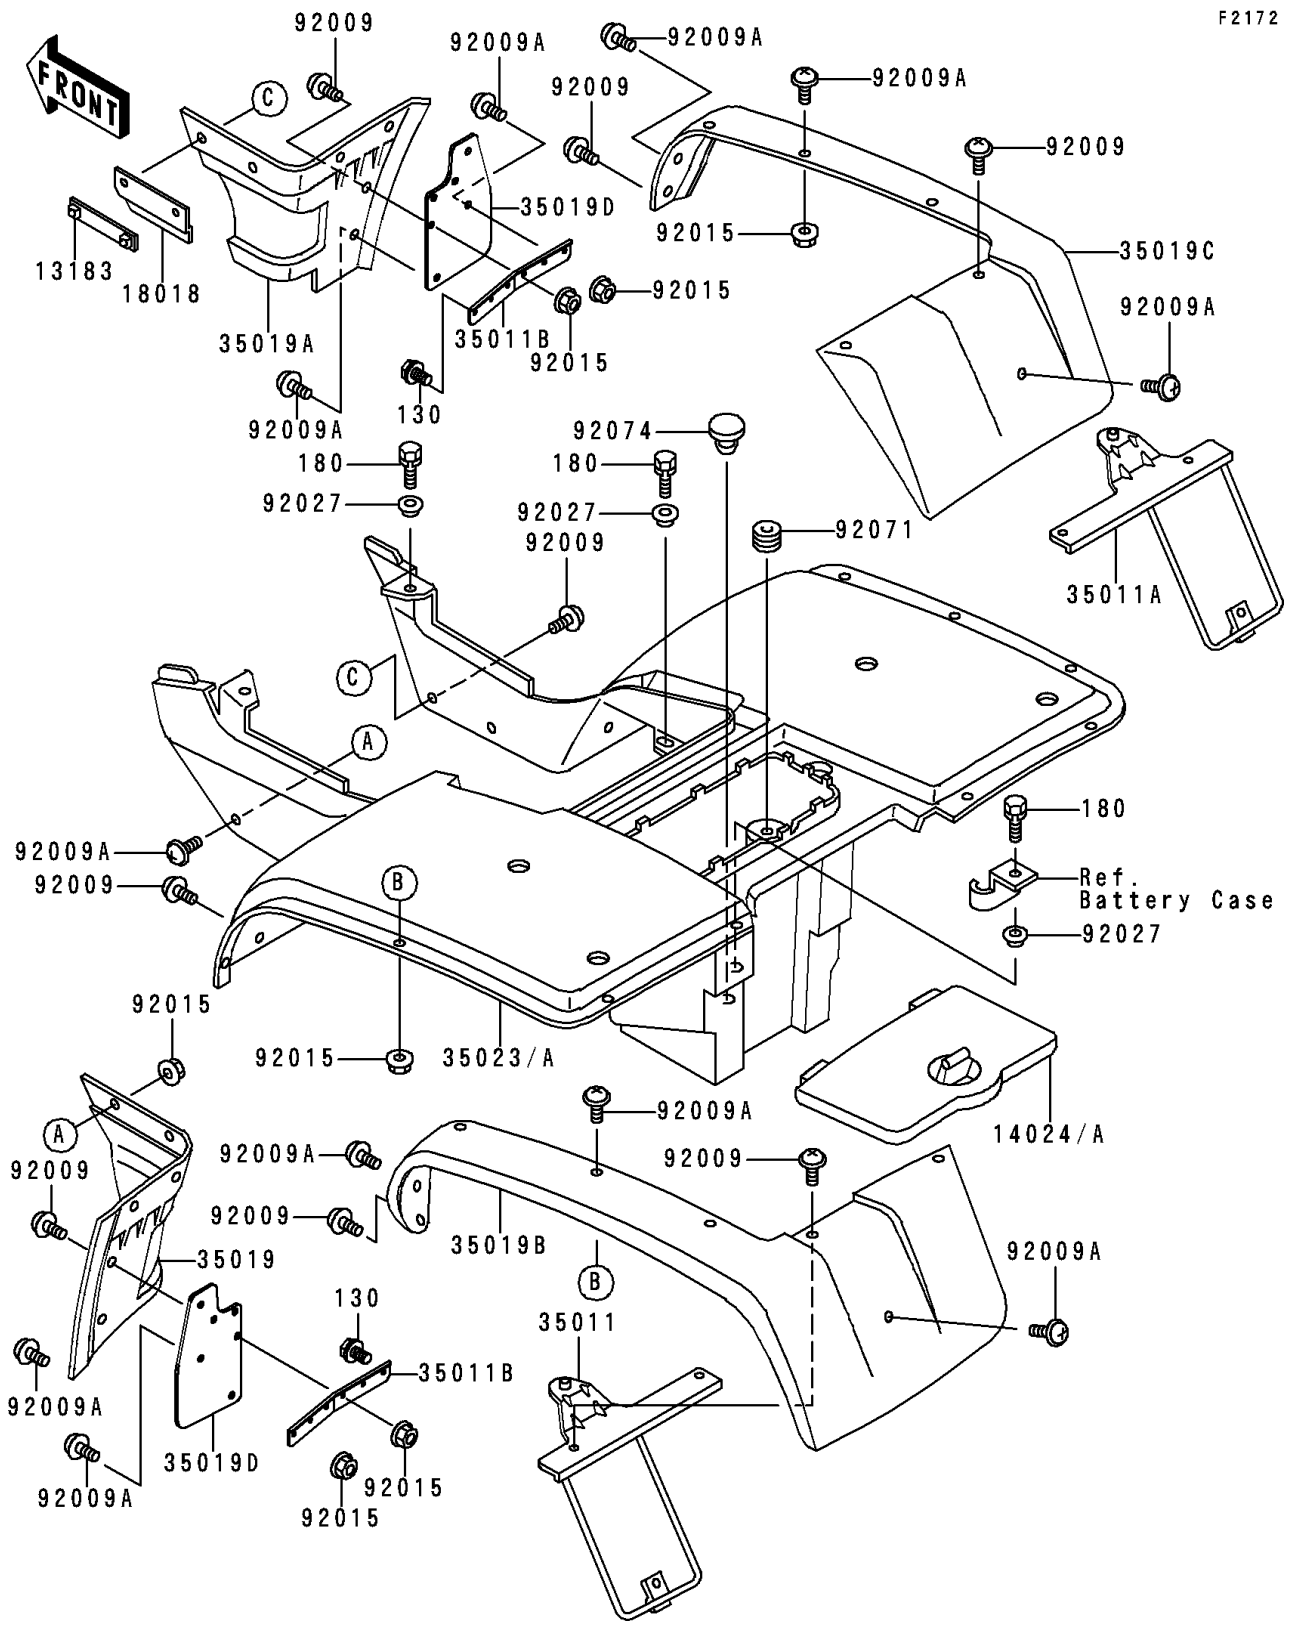

1994 Bayou 300 PARTS DIAGRAM

Rear Fender(s)

F2172

1994 Bayou 300 PARTS LIST

Rear Fender(s)

ITEM NAME	PART NUMBER	QUANTITY
BOLT-FLANGED,6X10,BLACK (Ref # 130)	130C0610	4
BOLT-UPSET-WS (Ref # 180)	180D0618	6
PLATE,HEAT GUARD (Ref # 13183)	13183-1035	1
COVER,REAR FENDER,BLACK (Ref # 14024)	14024-1095-6D	1
PLATE-HEAT GUARD (Ref # 18018)	18018-1071	1
STAY,REAR FLAP,LH (Ref # 35011)	35011-1418	1
STAY,REAR FLAP,RH (Ref # 35011A)	35011-1419	1
STAY,FLAP,OUTER (Ref # 35011B)	35011-1435	2
FLAP,FR,LH (Ref # 35019)	35019-1225	1
FLAP,FR,RH (Ref # 35019A)	35019-1226	1
FLAP,RR,LH (Ref # 35019B)	35019-1227	1
FLAP,RR,RH (Ref # 35019C)	35019-1228	1
FLAP,FR,OUTER (Ref # 35019D)	35019-1255	2
FENDER-REAR,BLACK (Ref # 35023)	35023-1139-6D	1
SCREW,6X18,BLACK (Ref # 92009)	92009-1181	12
SCREW,6X14 (Ref # 92009A)	92009-1288	18
NUT,LOCK,FLANGED,6MM (Ref # 92015)	92015-1675	22
COLLAR,L=5.6 (Ref # 92027)	92027-1933	6
GROMMET (Ref # 92071)	92071-1131	1
PLUG,11X3.2 (Ref # 92074)	92074-038	1