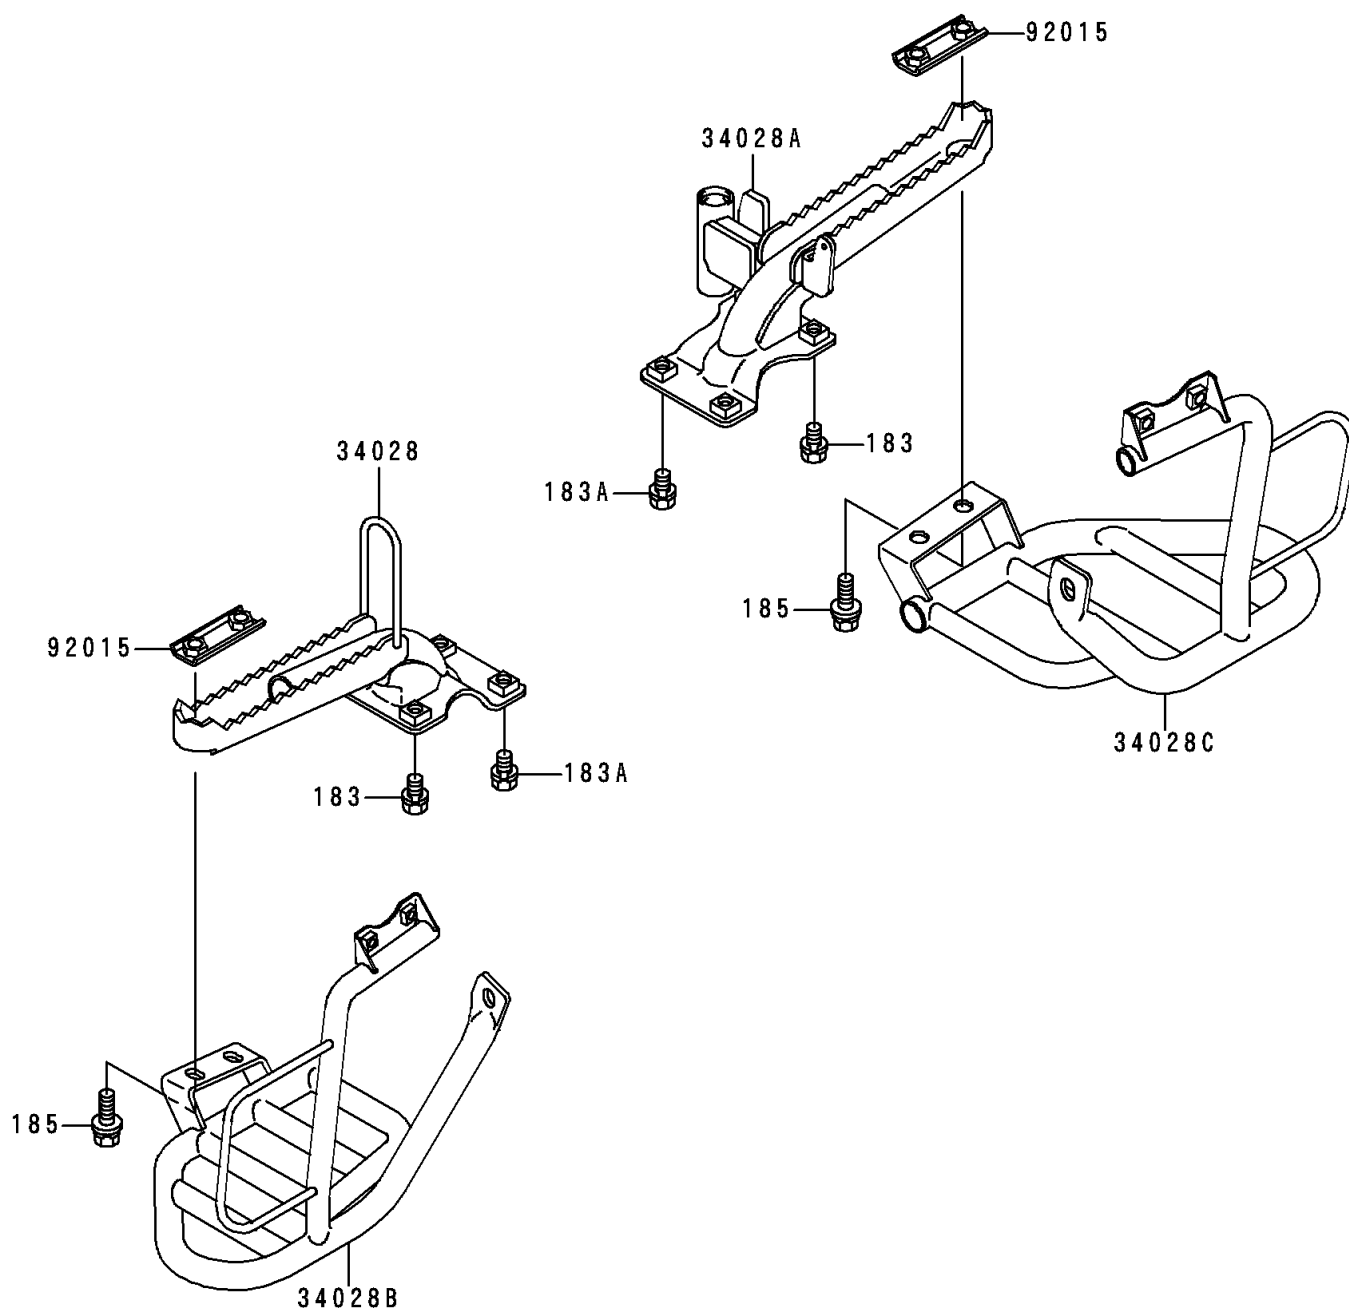

## 1995 Bayou 300 PARTS DIAGRAM

Footrests

F2160

## 1995 Bayou 300 PARTS LIST

Footrests

ITEM NAME	PART NUMBER	QUANTITY
BOLT-UPSET-WS-SMALL (Ref # 183)	183H0814	1
BOLT-UPSET-WS-SMALL (Ref # 183A)	183H0818	1
BOLT-UPSET-WSP-SMALL,8X20 (Ref # 185)	185J0820	1
STEP (Ref # 34028)	34028-1271	1
STEP,RH (Ref # 34028A)	34028-1279	1
STEP,FOOT BOARD,LH (Ref # 34028B)	34028-1310	1
STEP,FOOT BOARD,RH (Ref # 34028C)	34028-1311	1
NUT (Ref # 92015)	92015-1732	1