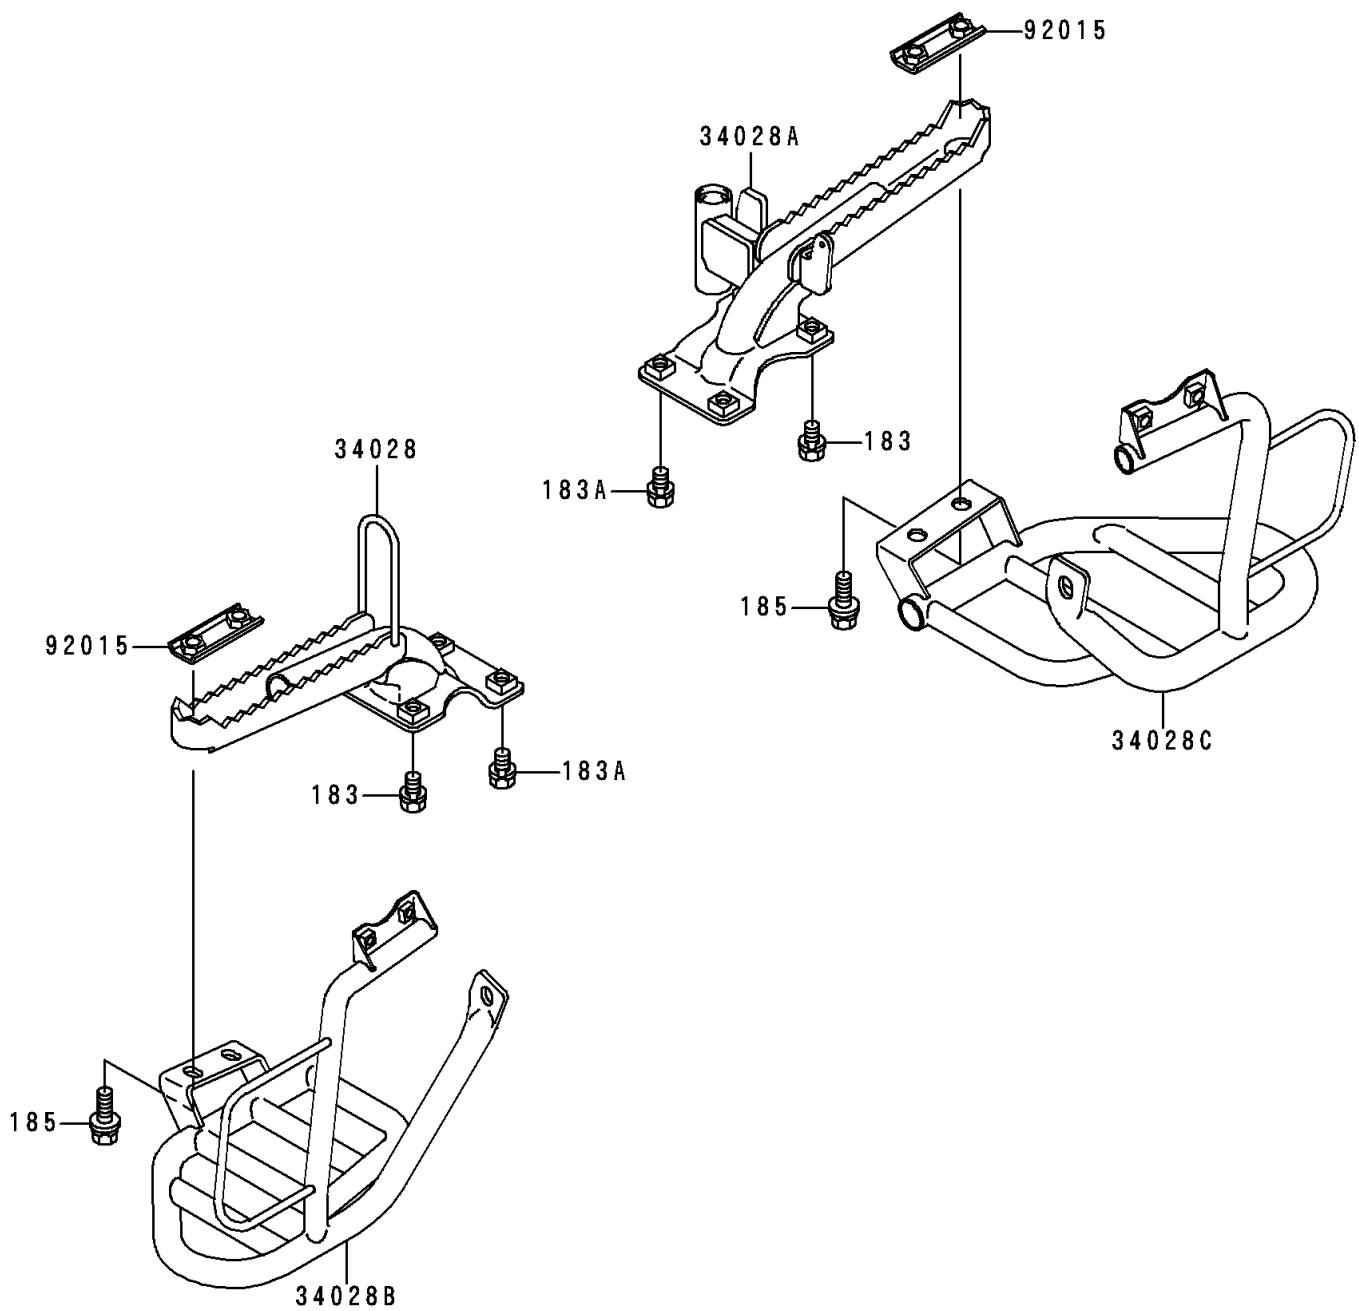

1994 Bayou 300

PARTS DIAGRAM

Footrests

F2160

1994 Bayou 300

PARTS LIST

Footrests

ITEM NAME	PART NUMBER	QUANTITY
BOLT-UPSET-WS-SMALL (Ref # 183)	183H0814	4
BOLT-UPSET-WS-SMALL (Ref # 183A)	183H0818	4
BOLT-UPSET-WSP-SMALL,8X20 (Ref # 185)	185J0820	4
STEP (Ref # 34028)	34028-1271	1
STEP,RH (Ref # 34028A)	34028-1279	1
STEP,FOOT BOARD,LH (Ref # 34028B)	34028-1310	1
STEP,FOOT BOARD,RH (Ref # 34028C)	34028-1311	1
NUT (Ref # 92015)	92015-1732	2