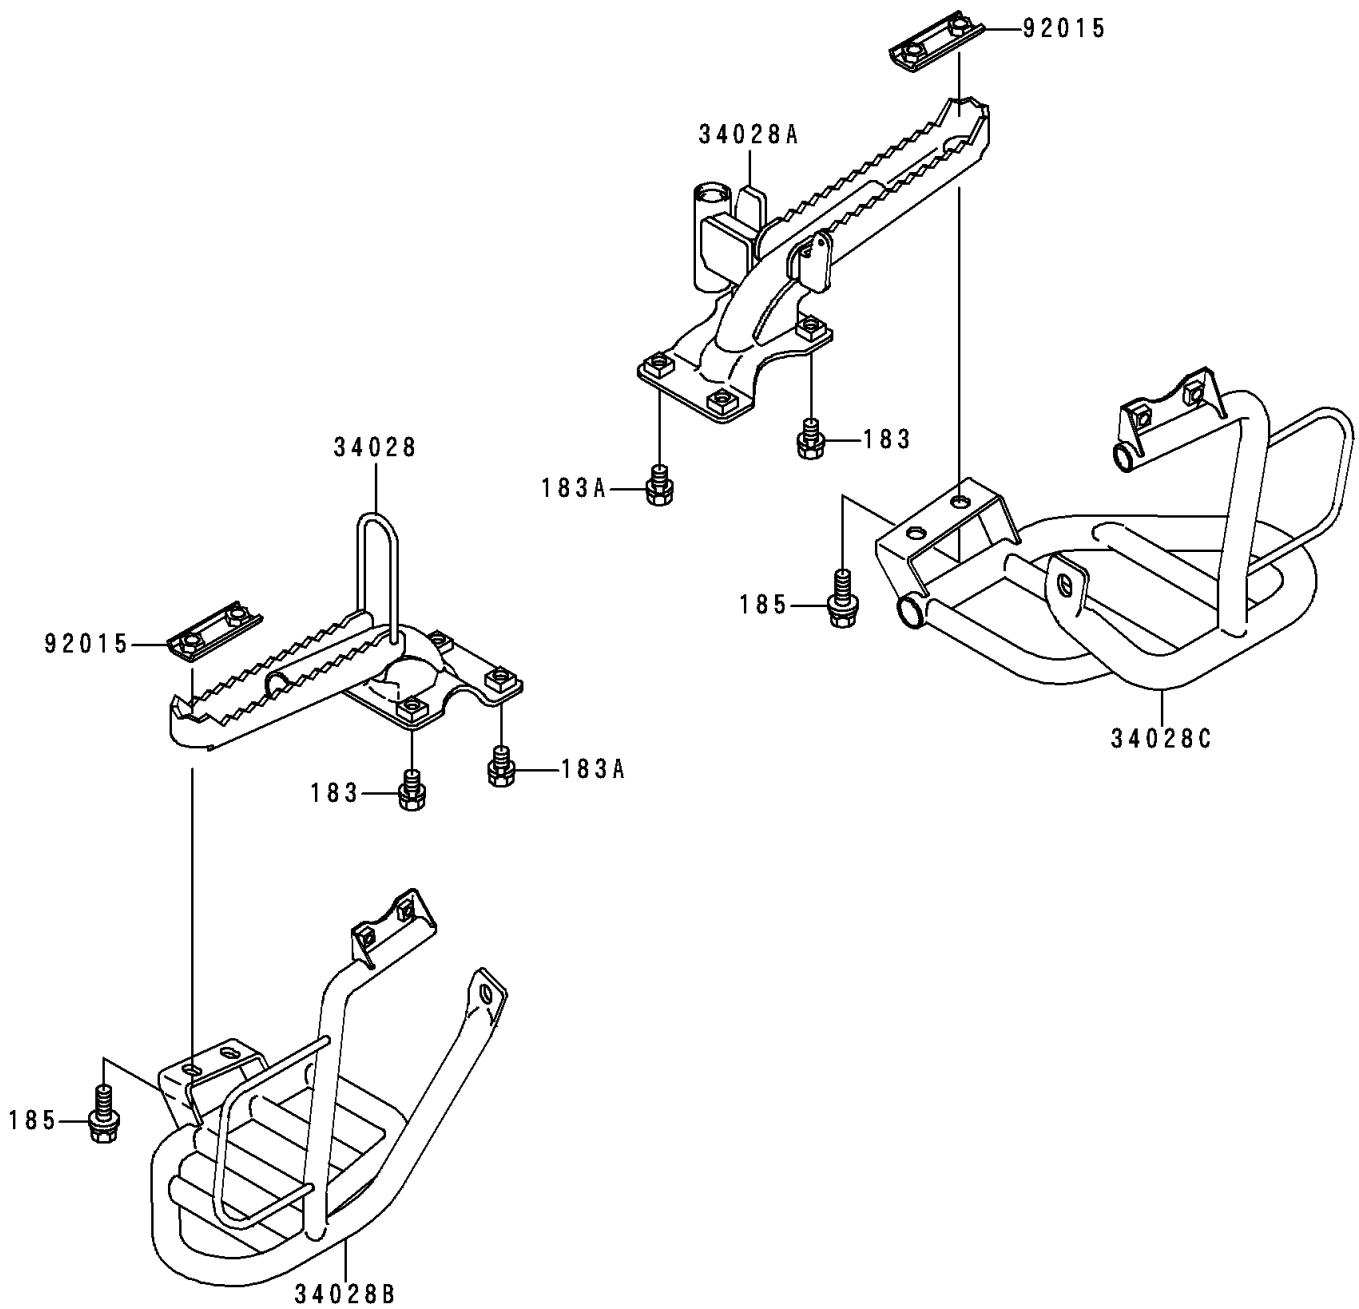

# 1993 Bayou 300 PARTS DIAGRAM

Footrests

F2160

# 1993 Bayou 300 PARTS LIST

## Footrests

ITEM NAME	PART NUMBER	QUANTITY
BOLT-UPSET-WS-SMALL (Ref # 183)	183H0814	4
BOLT-UPSET-WS-SMALL (Ref # 183A)	183H0818	4
BOLT-UPSET-WSP-SMALL,8X20 (Ref # 185)	185J0820	4
STEP (Ref # 34028)	34028-1271	1
STEP,RH (Ref # 34028A)	34028-1279	1
STEP,FOOT BOARD,LH (Ref # 34028B)	34028-1310	1
STEP,FOOT BOARD,RH (Ref # 34028C)	34028-1311	1
NUT (Ref # 92015)	92015-1732	2