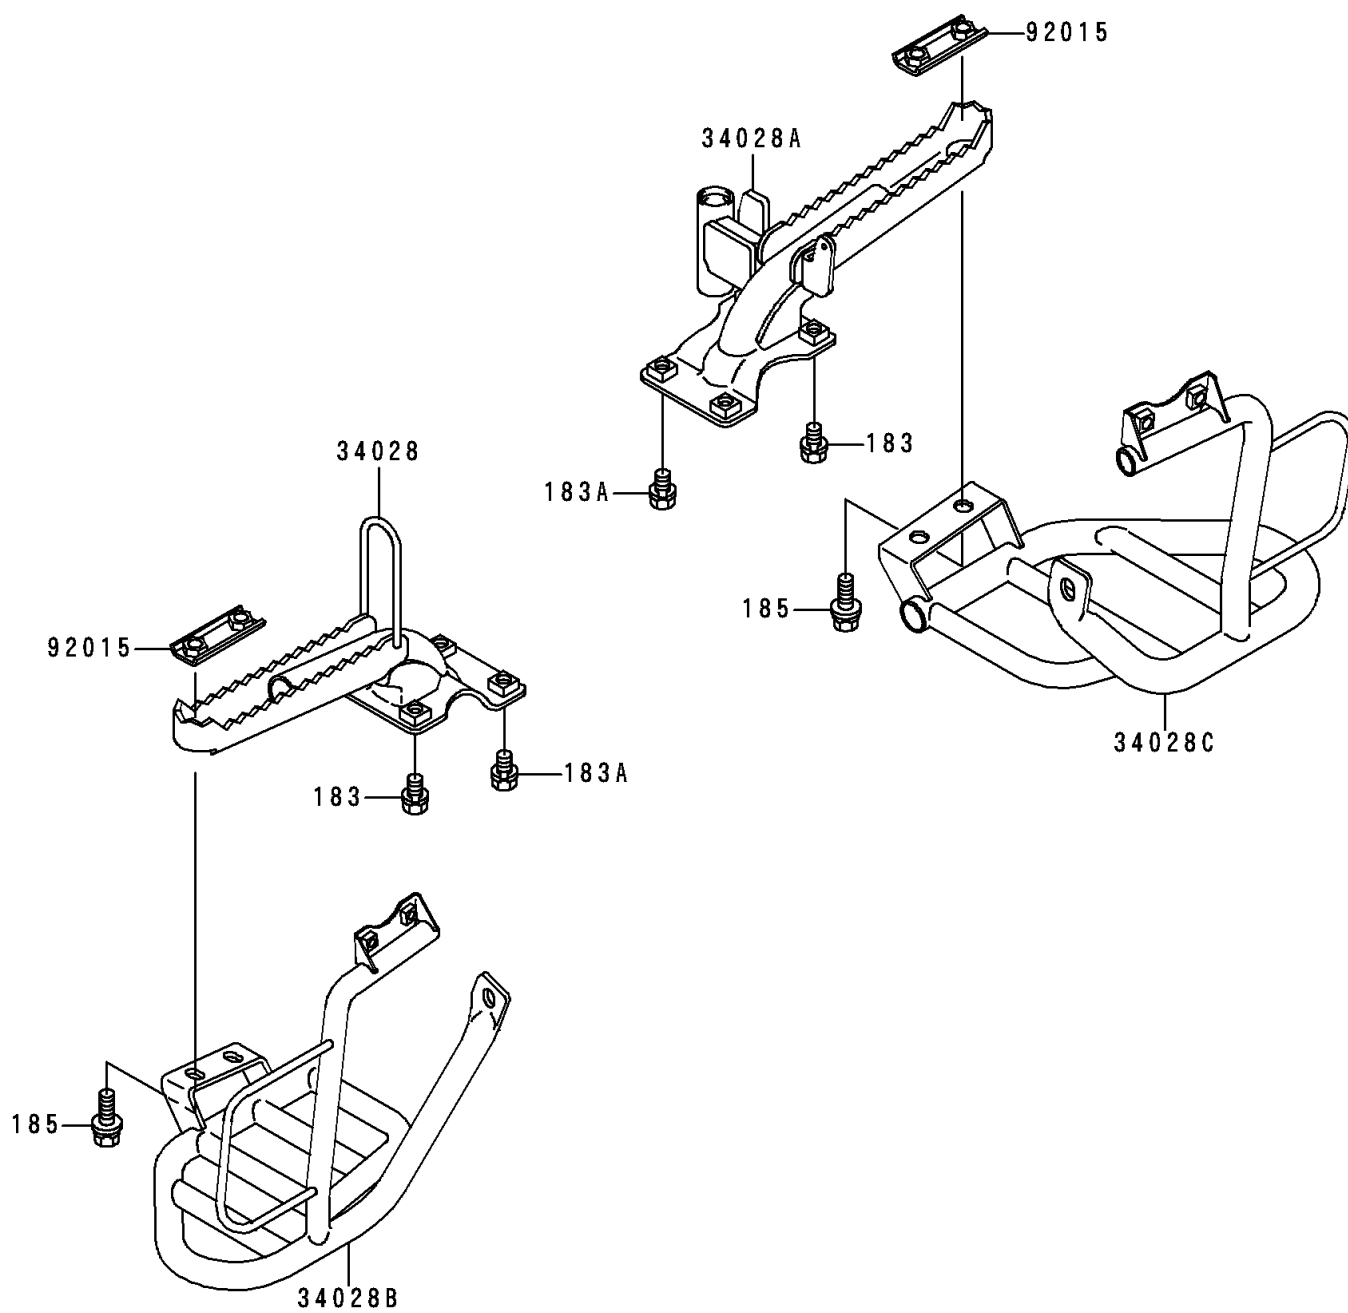

## 1992 Bayou 300 PARTS DIAGRAM

Footrests

F2160

## 1992 Bayou 300 PARTS LIST

Footrests

ITEM NAME	PART NUMBER	QUANTITY
BOLT-UPSET-WS-SMALL (Ref # 183)	183H0814	1
BOLT-UPSET-WS-SMALL (Ref # 183A)	183H0818	1
BOLT-UPSET-WSP-SMALL,8X20 (Ref # 185)	185J0820	1
STEP (Ref # 34028)	34028-1271	1
STEP,RH (Ref # 34028A)	34028-1279	1
STEP,FOOT BOARD,LH (Ref # 34028B)	34028-1310	1
STEP,FOOT BOARD,RH (Ref # 34028C)	34028-1311	1
NUT (Ref # 92015)	92015-1732	1