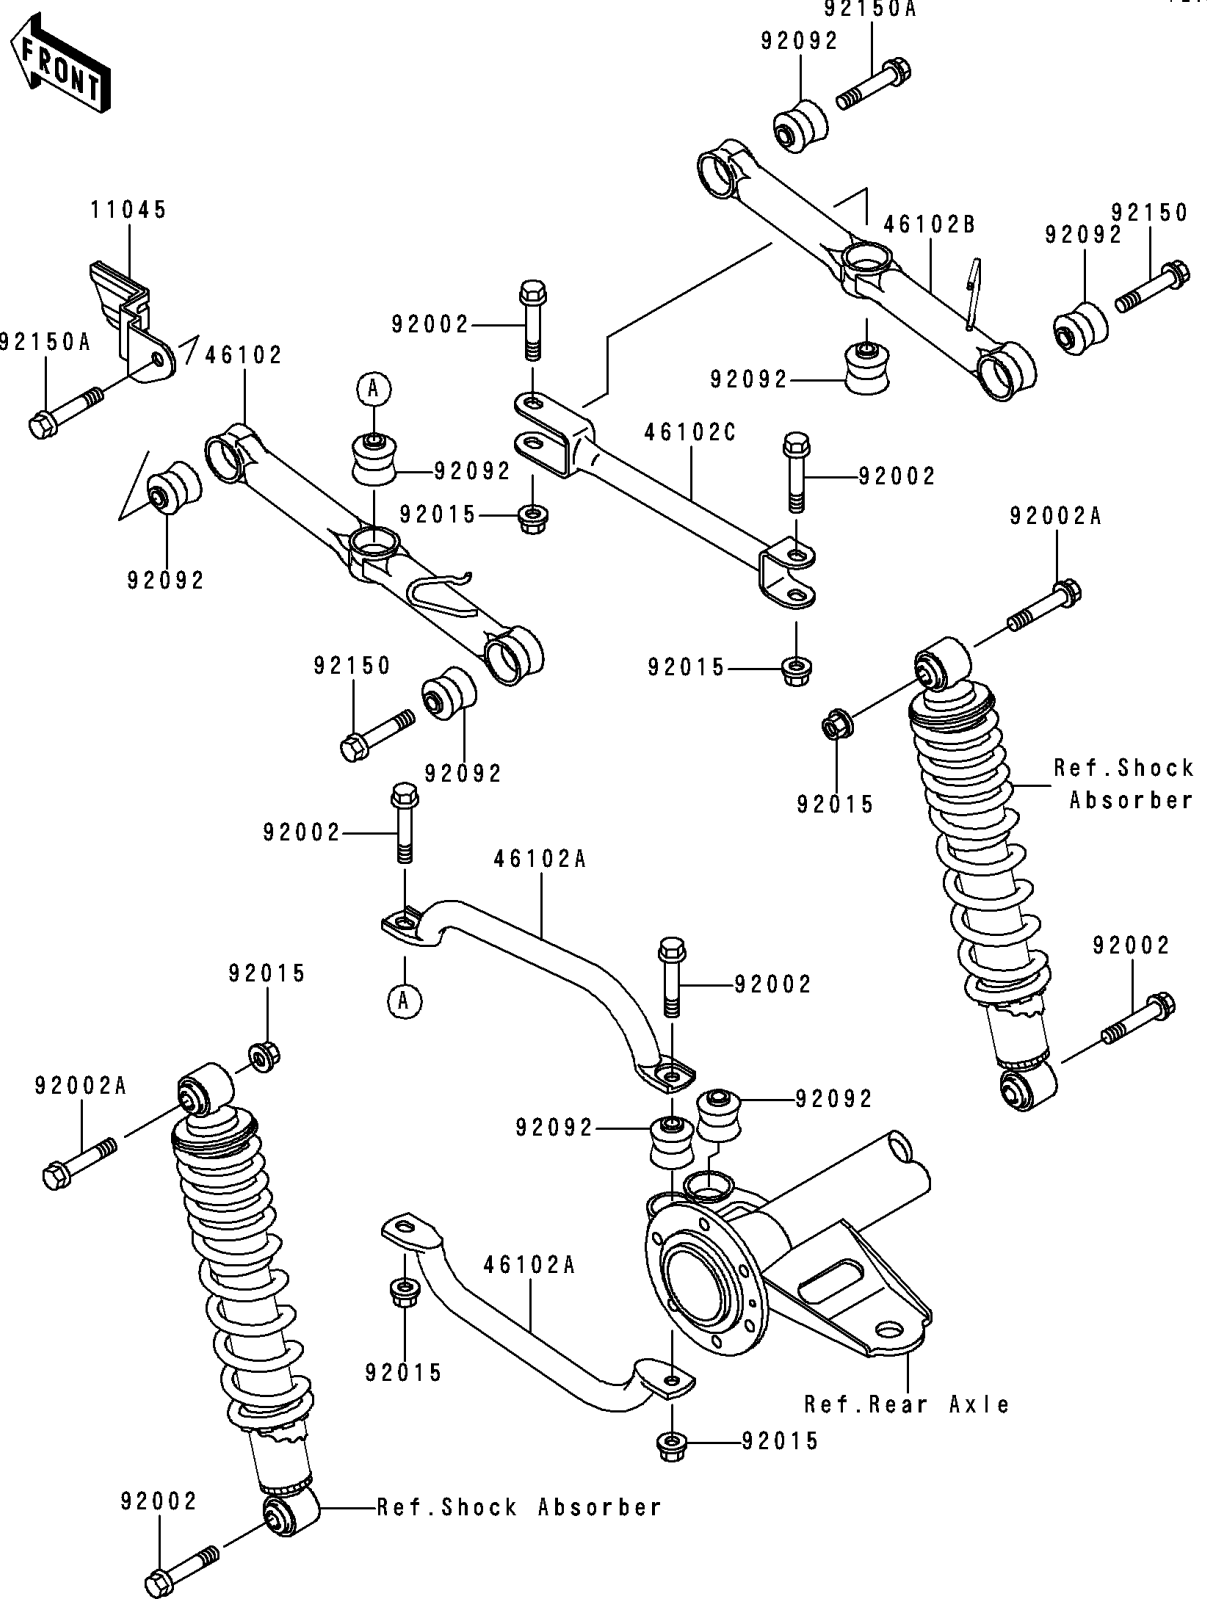

# 1995 Bayou 300 PARTS DIAGRAM

Rear Suspension

F2153

# 1995 Bayou 300 PARTS LIST

## Rear Suspension

| ITEM NAME                                   | PART NUMBER | QUANTITY |
|---|-------------|----------|
| BRACKET,FLAP GUARD (Ref # 11045)            | 11045-1946  | 1        |
| ROD,SUSPENSION,RR,LH,OUTSIDE (Ref # 46102)  | 46102-1223  | 1        |
| ROD,SUSPENSION,RR,LH,INSIDE (Ref # 46102A)  | 46102-1224  | 2        |
| ROD,SUSPENSION,RR,RH,OUTSIDE (Ref # 46102B) | 46102-1225  | 1        |
| ROD,SUSPENSION,RR,RH,INSIDE (Ref # 46102C)  | 46102-1226  | 1        |
| BOLT,FLANGED,10X53.5 (Ref # 92002)          | 92002-1529  | 6        |
| BOLT,FLANGED,10X49 (Ref # 92002A)           | 92002-1562  | 2        |
| NUT,LOCK,10MM (Ref # 92015)                 | 92015-1597  | 6        |
| BUSHING-RUBBER (Ref # 92092)                | 92092-1064  | 8        |
| BOLT,FLANGED,10X49 (Ref # 92150)            | 92150-1048  | 2        |
| BOLT,FLANGED,10X52 (Ref # 92150A)           | 92150-1070  | 2        |