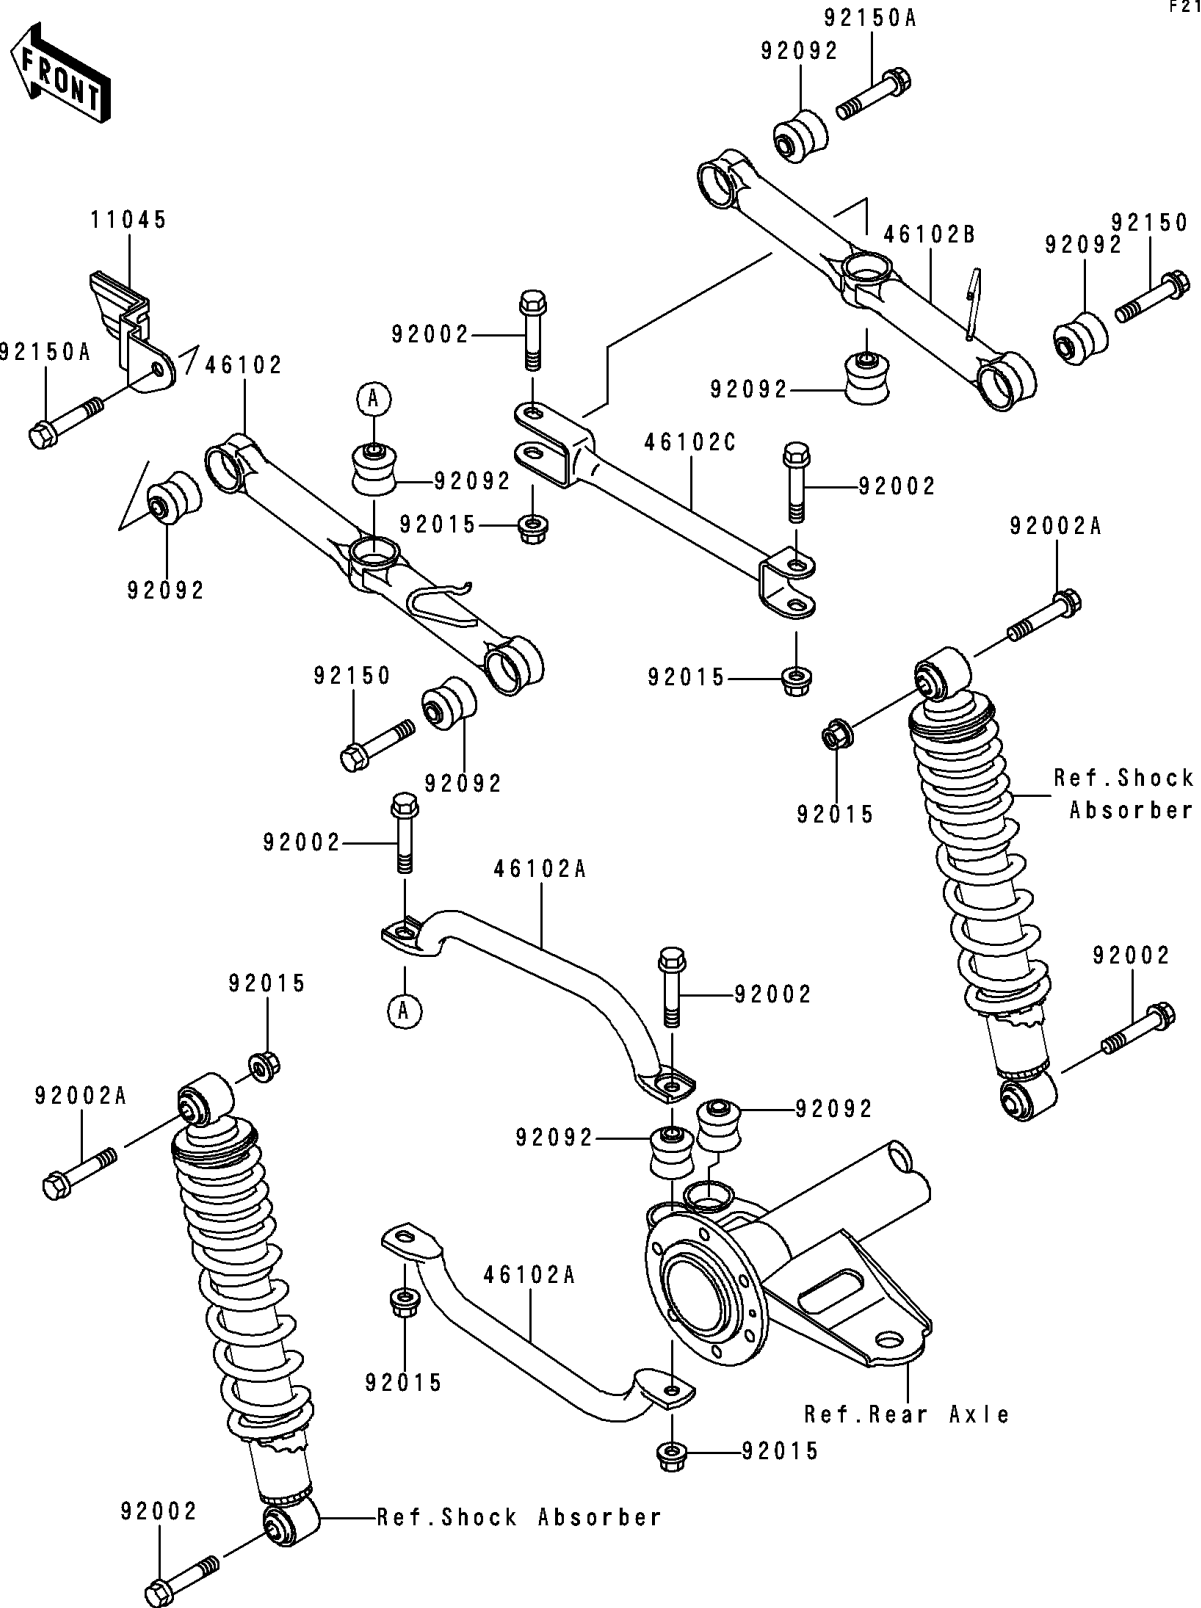

1995 Bayou 300 PARTS DIAGRAM

Rear Suspension

F2153

1995 Bayou 300 PARTS LIST

Rear Suspension

ITEM NAME	PART NUMBER	QUANTITY
BRACKET,FLAP GUARD (Ref # 11045)	11045-1946	1
ROD,SUSPENSION,RR,LH,OUTSIDE (Ref # 46102)	46102-1223	1
ROD,SUSPENSION,RR,LH,INSIDE (Ref # 46102A)	46102-1224	1
ROD,SUSPENSION,RR,RH,OUTSIDE (Ref # 46102B)	46102-1225	1
ROD,SUSPENSION,RR,RH,INSIDE (Ref # 46102C)	46102-1226	1
BOLT,FLANGED,10X53.5 (Ref # 92002)	92002-1529	1
BOLT,FLANGED,10X49 (Ref # 92002A)	92002-1562	1
NUT,LOCK,10MM (Ref # 92015)	92015-1597	1
BUSHING-RUBBER (Ref # 92092)	92092-1064	1
BOLT,FLANGED,10X49 (Ref # 92150)	92150-1048	1
BOLT,FLANGED,10X52 (Ref # 92150A)	92150-1070	1