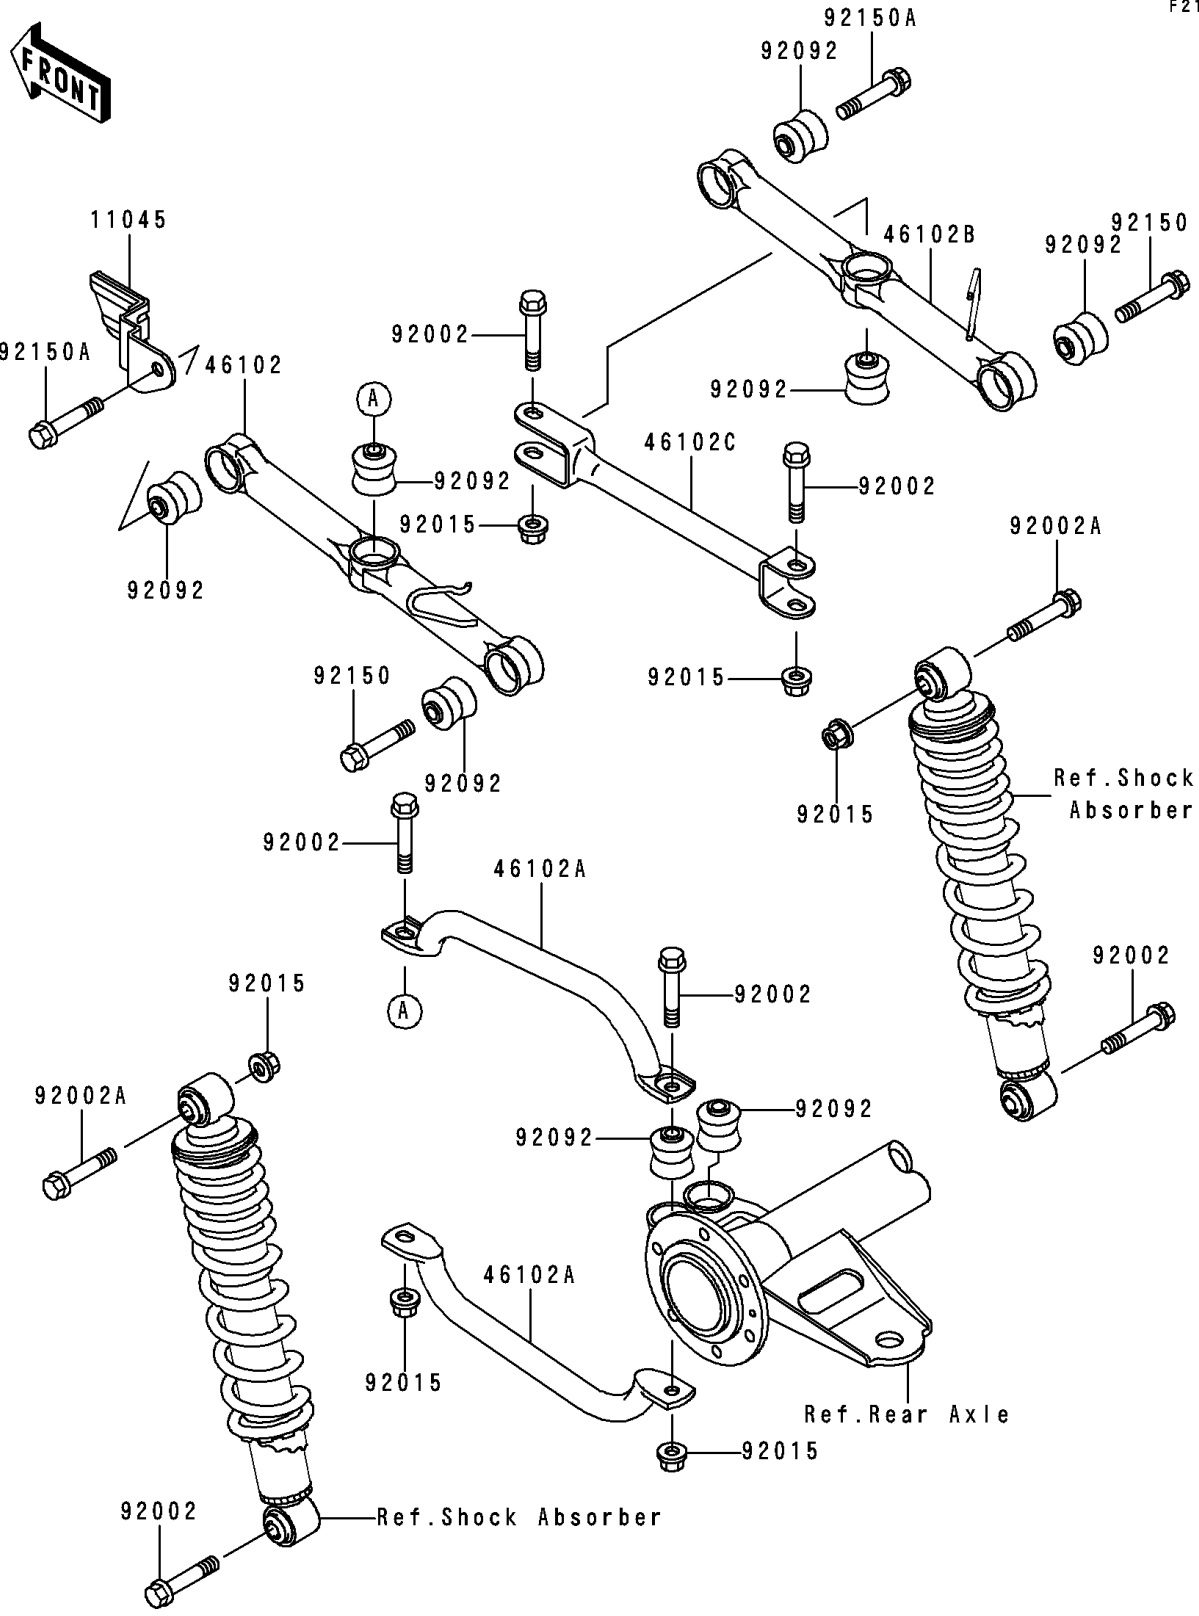

# 1993 Bayou 300 PARTS DIAGRAM

Rear Suspension

F2153

# 1993 Bayou 300 PARTS LIST

## Rear Suspension

ITEM NAME	PART NUMBER	QUANTITY
BRACKET,FLAP GUARD (Ref # 11045)	11045-1946	1
ROD,SUSPENSION,RR,LH,OUTSIDE (Ref # 46102)	46102-1223	1
ROD,SUSPENSION,RR,LH,INSIDE (Ref # 46102A)	46102-1224	2
ROD,SUSPENSION,RR,RH,OUTSIDE (Ref # 46102B)	46102-1225	1
ROD,SUSPENSION,RR,RH,INSIDE (Ref # 46102C)	46102-1226	1
BOLT,FLANGED,10X53.5 (Ref # 92002)	92002-1529	6
BOLT,FLANGED,10X49 (Ref # 92002A)	92002-1562	2
NUT,LOCK,10MM (Ref # 92015)	92015-1597	6
BUSHING-RUBBER (Ref # 92092)	92092-1064	8
BOLT,FLANGED,10X49 (Ref # 92150)	92150-1048	2
BOLT,FLANGED,10X52 (Ref # 92150A)	92150-1070	2