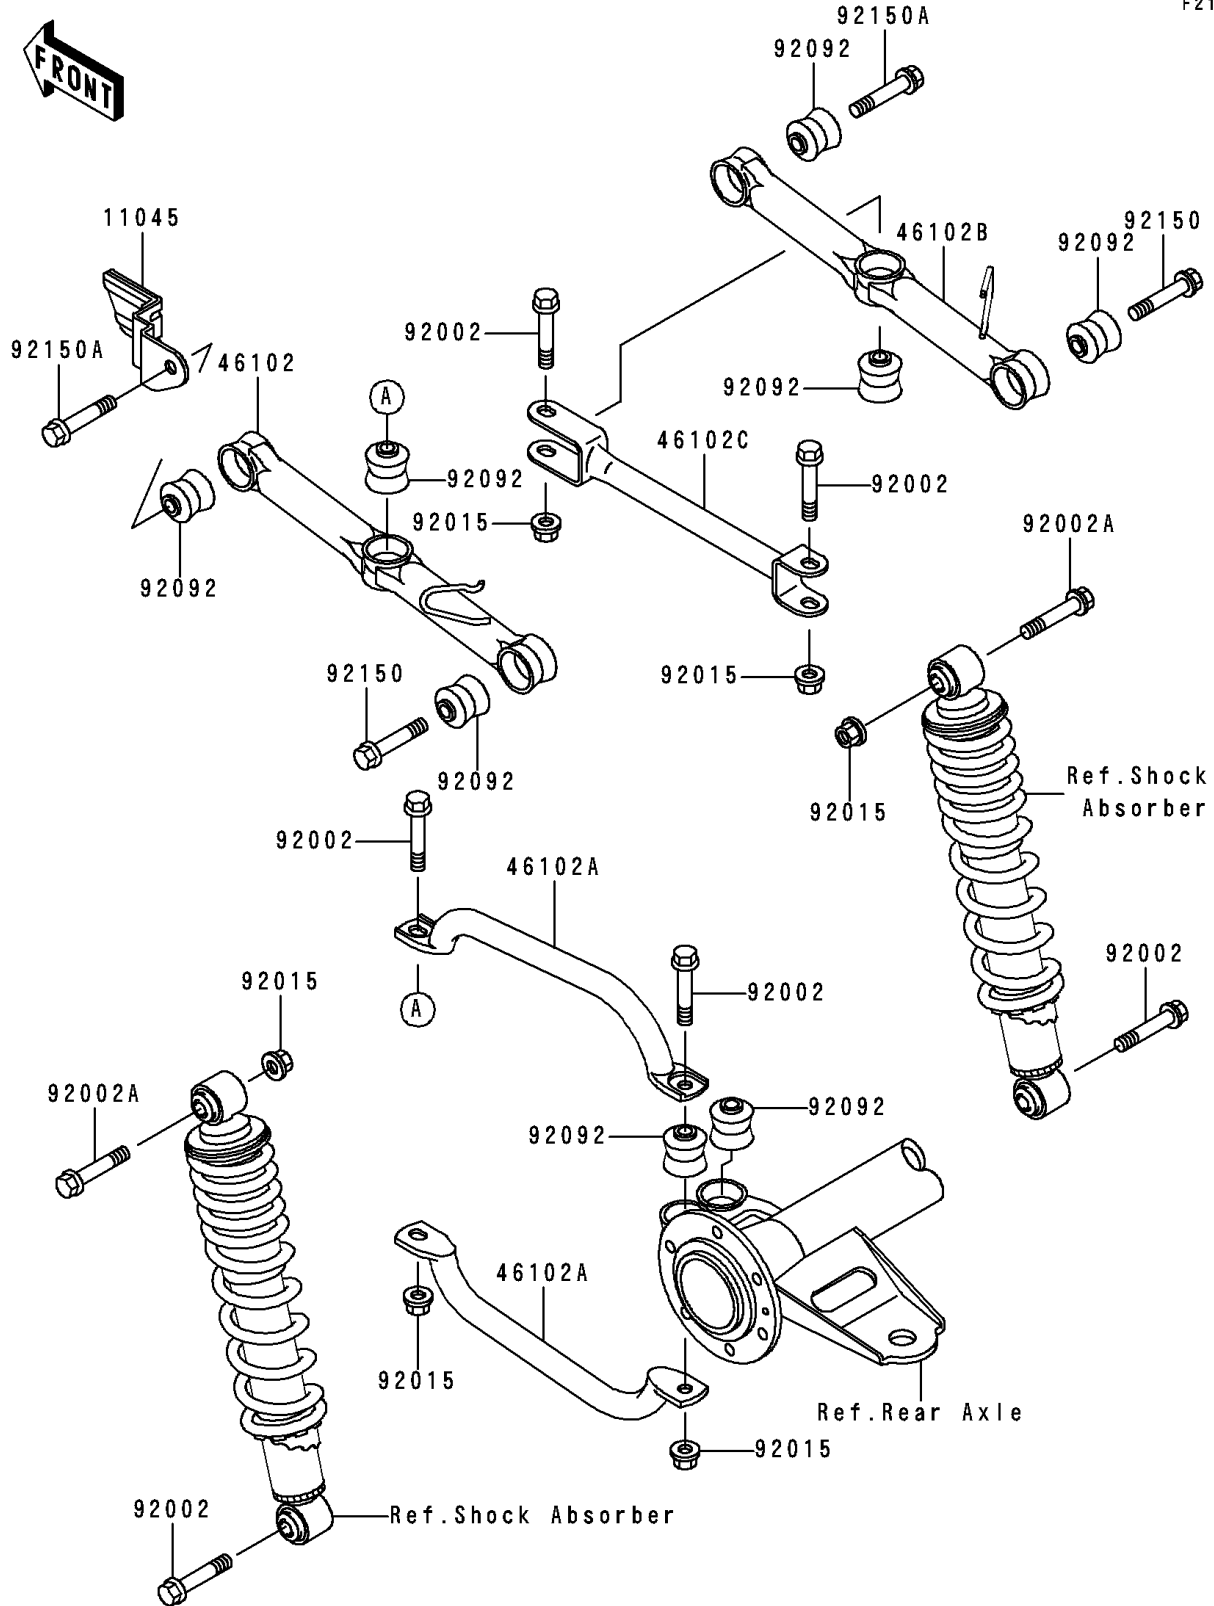

## 1992 Bayou 300 PARTS DIAGRAM

Rear Suspension

F2153

## 1992 Bayou 300 PARTS LIST

Rear Suspension

ITEM NAME	PART NUMBER	QUANTITY
BRACKET,FLAP GUARD (Ref # 11045)	11045-1946	1
ROD,SUSPENSION,RR,LH,OUTSIDE (Ref # 46102)	46102-1223	1
ROD,SUSPENSION,RR,LH,INSIDE (Ref # 46102A)	46102-1224	1
ROD,SUSPENSION,RR,RH,OUTSIDE (Ref # 46102B)	46102-1225	1
ROD,SUSPENSION,RR,RH,INSIDE (Ref # 46102C)	46102-1226	1
BOLT,FLANGED,10X53.5 (Ref # 92002)	92002-1529	1
BOLT,FLANGED,10X49 (Ref # 92002A)	92002-1562	1
NUT,LOCK,10MM (Ref # 92015)	92015-1597	1
BUSHING-RUBBER (Ref # 92092)	92092-1064	1
BOLT,FLANGED,10X49 (Ref # 92150)	92150-1048	1
BOLT,FLANGED,10X52 (Ref # 92150A)	92150-1070	1