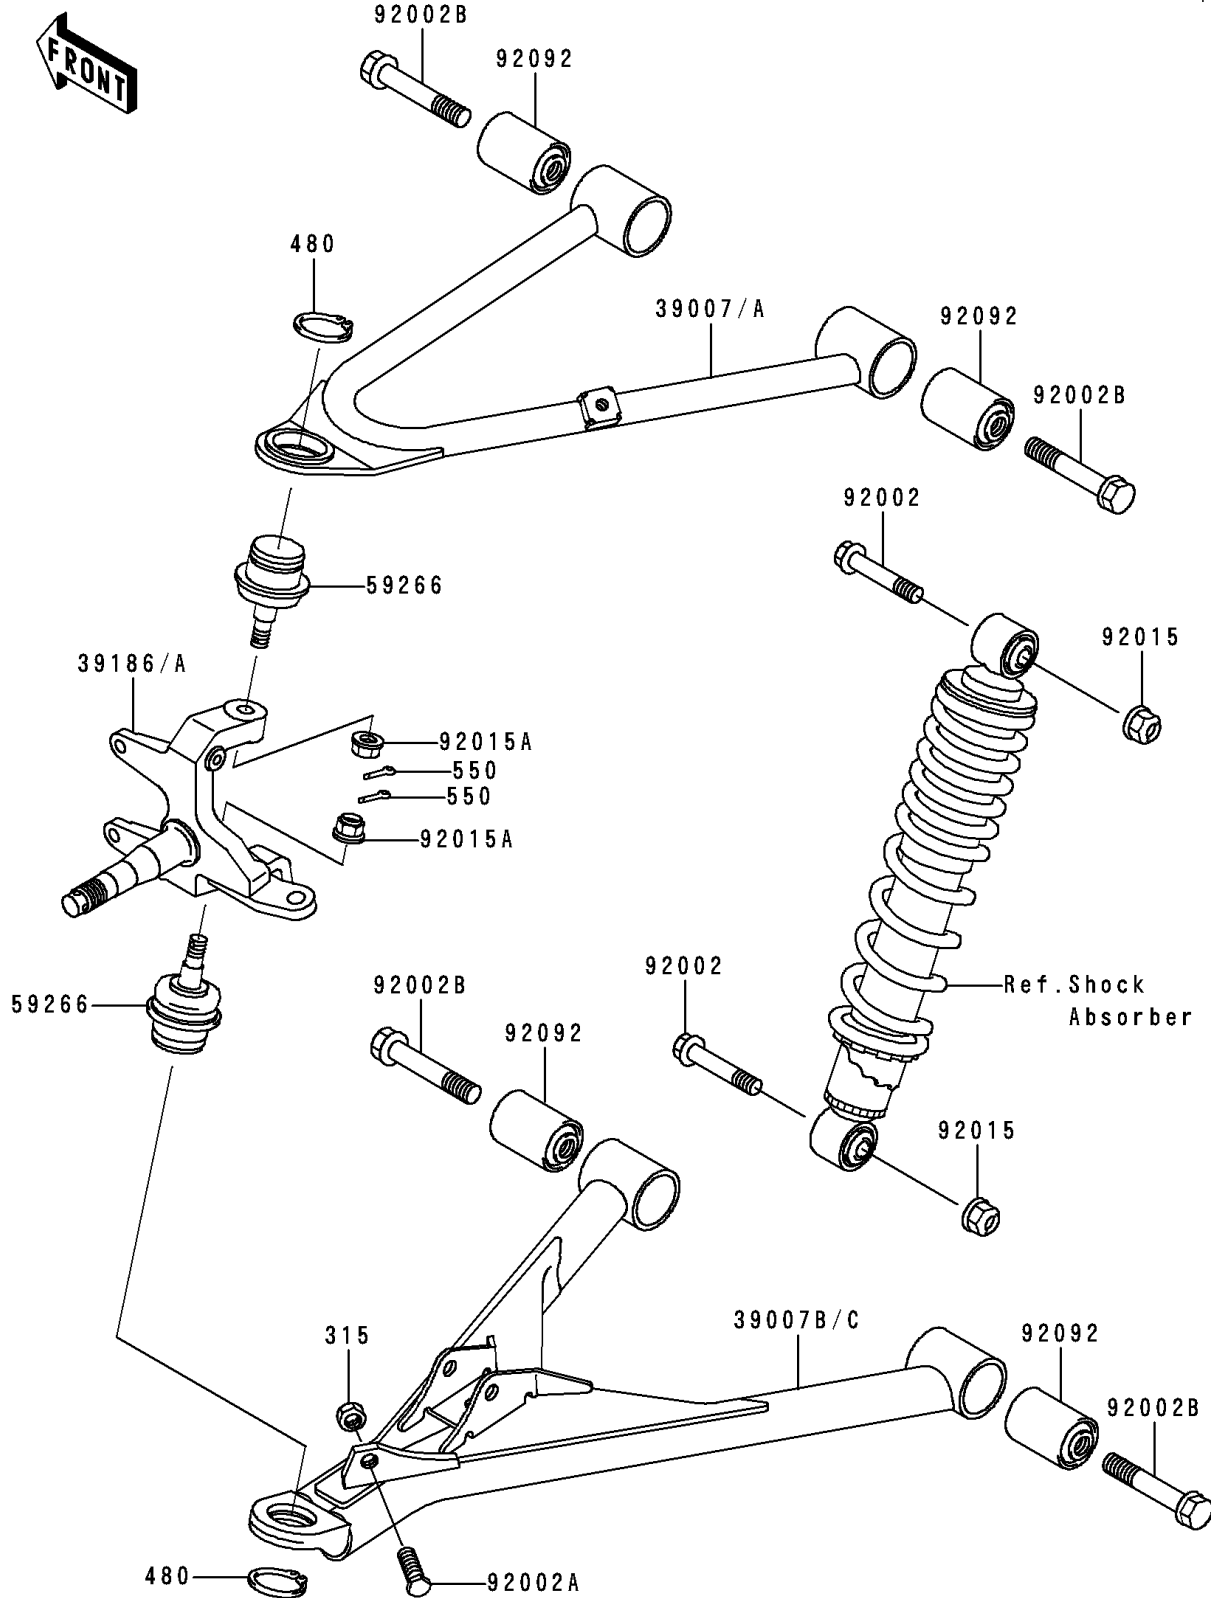

1992 Bayou 300 PARTS DIAGRAM

Front Suspension

F2152

1992 Bayou 300 PARTS LIST

Front Suspension

| ITEM NAME | PART NUMBER | QUANTITY |
|--------------------------------------|-------------|----------|
| NUT-HEX-FINE (Ref # 315) | 315J1000 | 1 |
| CIRCLIP-TYPE-C,32MM (Ref # 480) | 480J3200 | 1 |
| PIN-COTTER,2.0X15 (Ref # 550) | 550D2015 | 1 |
| ARM-SUSP,FR,LH,UPP (Ref # 39007) | 39007-1140 | 1 |
| ARM-SUSP,FR,RH,UPP (Ref # 39007A) | 39007-1141 | 1 |
| ARM-SUSP,FR,LH,LWR (Ref # 39007B) | 39007-1142 | 1 |
| ARM-SUSP,FR,RH,LWR (Ref # 39007C) | 39007-1143 | 1 |
| KNUCKLE,LH (Ref # 39186) | 39186-1083 | 1 |
| KNUCKLE,RH (Ref # 39186A) | 39186-1084 | 1 |
| JOINT-BALL (Ref # 59266) | 59266-1060 | 1 |
| BOLT,FLANGED,10X53.5 (Ref # 92002) | 92002-1529 | 1 |
| BOLT,10X30 (Ref # 92002A) | 92002-1559 | 1 |
| BOLT,FLANGED,12X67 (Ref # 92002B) | 92002-1861 | 1 |
| NUT,LOCK,10MM (Ref # 92015) | 92015-1597 | 1 |
| NUT,LOCK,FLANGED,10MM (Ref # 92015A) | 92015-1717 | 1 |
| BUSHING-RUBBER (Ref # 92092) | 92092-1065 | 1 |