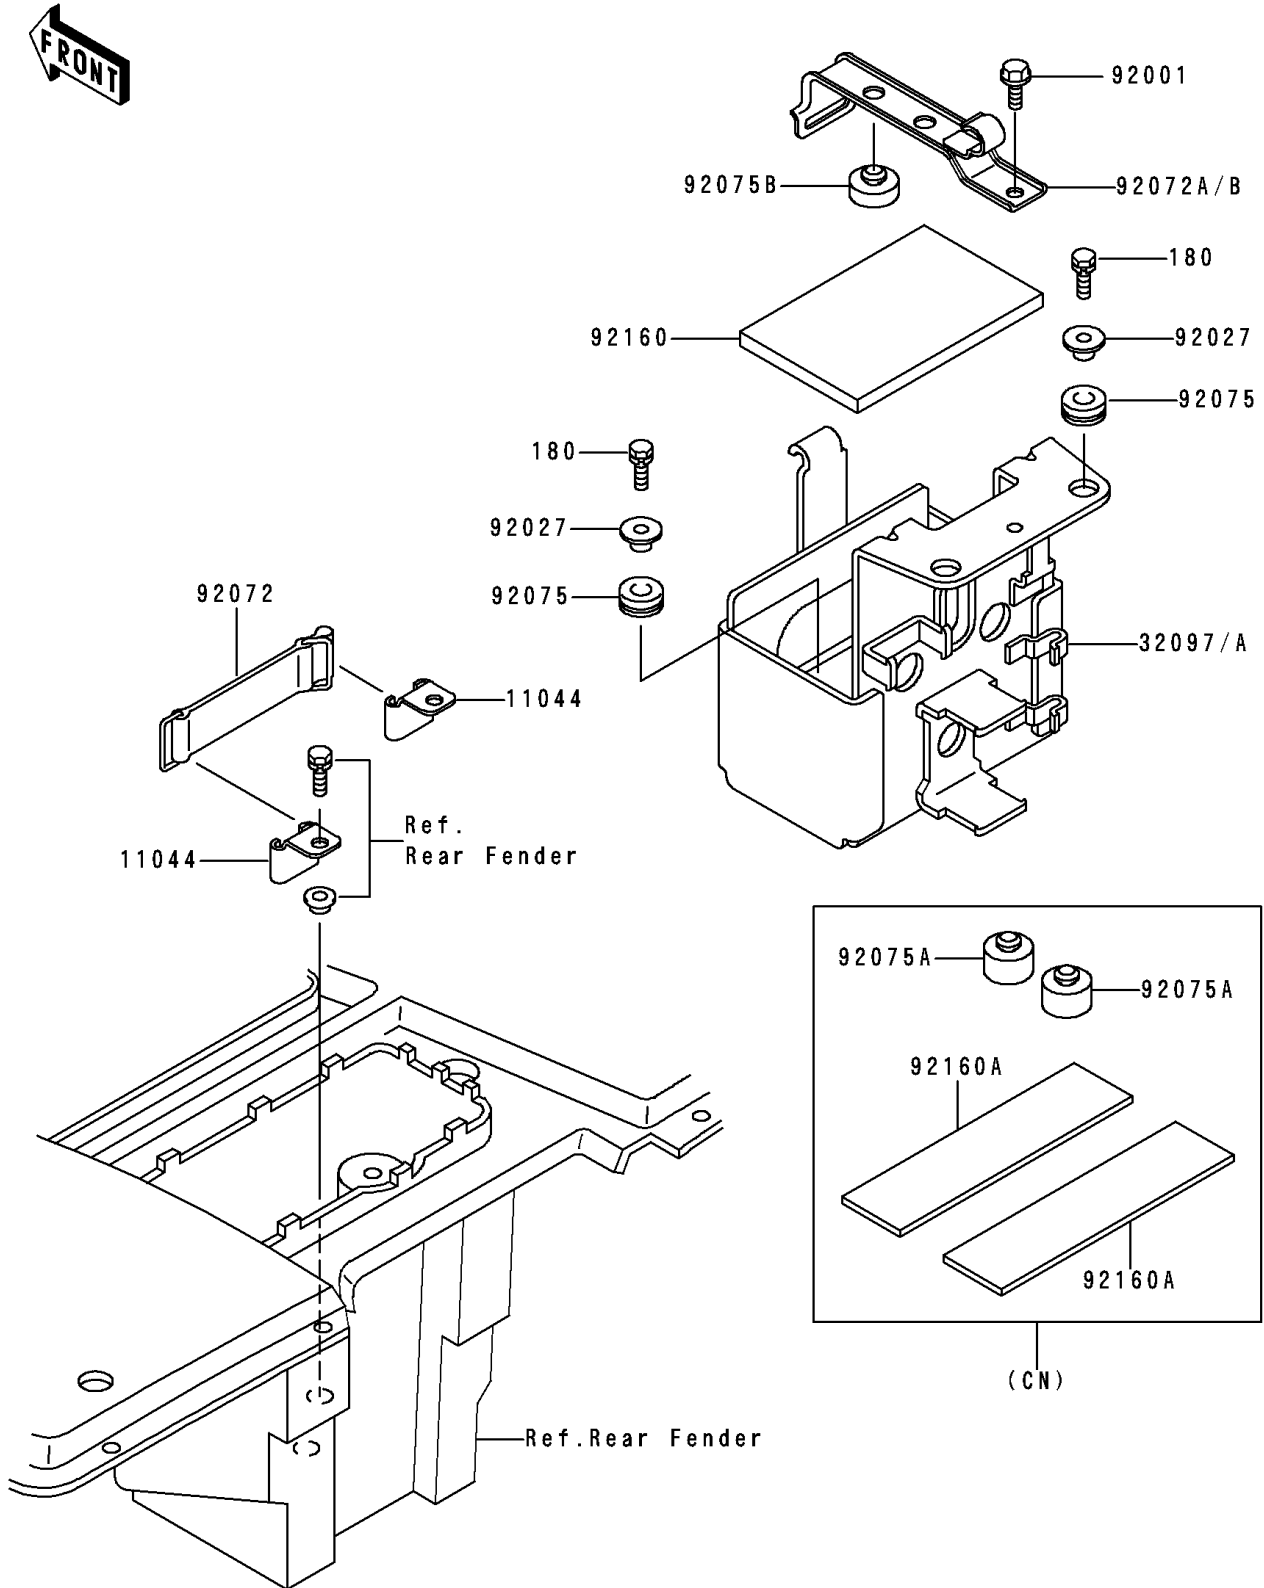

1995 Bayou 300 PARTS DIAGRAM

Battery Case

F2132

1995 Bayou 300 PARTS LIST

Battery Case

ITEM NAME	PART NUMBER	QUANTITY
BOLT-UPSET-WS (Ref # 180)	180D0620	1
BRACKET,TOOL (Ref # 11044)	11044-1535	1
BOLT,W/P,6X16 (Ref # 92001)	92001-1860	1
COLLAR,L=9.6 (Ref # 92027)	92027-1045	1
BAND (Ref # 92072)	92072-1044	1
DAMPER (Ref # 92075)	92075-1167	1
CASE-BATTERY (Ref # 32097)	32097-1133	1
CASE-BATTERY (Ref # 32097A)	32097-1144	1
BAND,BATTERY (Ref # 92072A)	92072-1230	1
BAND,BATTERY (Ref # 92072B)	92072-1290	1
DAMPER (Ref # 92075A)	92075-1876	1
DAMPER (Ref # 92075B)	92075-281	1
DAMPER,BATTERY (Ref # 92160)	92160-1100	1
DAMPER (Ref # 92160A)	92160-1266	1